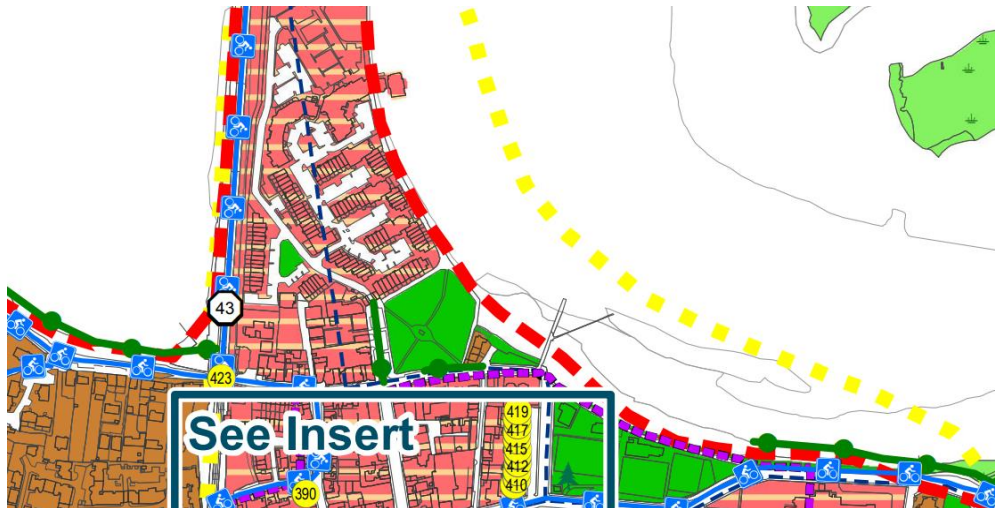

PROJECT DESCRIPTION

Proposed Landscape Improvement Works At The Green, Malahide, Co. Dublin

Fingal County Council (Parks and Green Infrastructure Division) is proposing to carry out landscape improvement works at The Green, Malahide (2.090 Acres /0.846Hectares). These landscape improvements works include layout revisions, the installation of new paving, street furniture, re-contouring the open space as well as planting.

Location: The Green, Malahide, Co. Dublin

Fingal Development Plan 2017-2023:

Extract from Sheet 9: Malahide:/ Portmarnock, (Not to scale)

Zoning Objective OS: "Preserve and provide for open space and recreational amenities".

The proposals are shown on the following drawings:

1. Location map 1:1,000
2. 5539_01 Existing Site Plan 1:250
3. 5539_02 Proposed Landscape Improvement Works: 1:250
4. 5539_03 Sections and Elevations 1:100
5. Landscape Improvement Works report