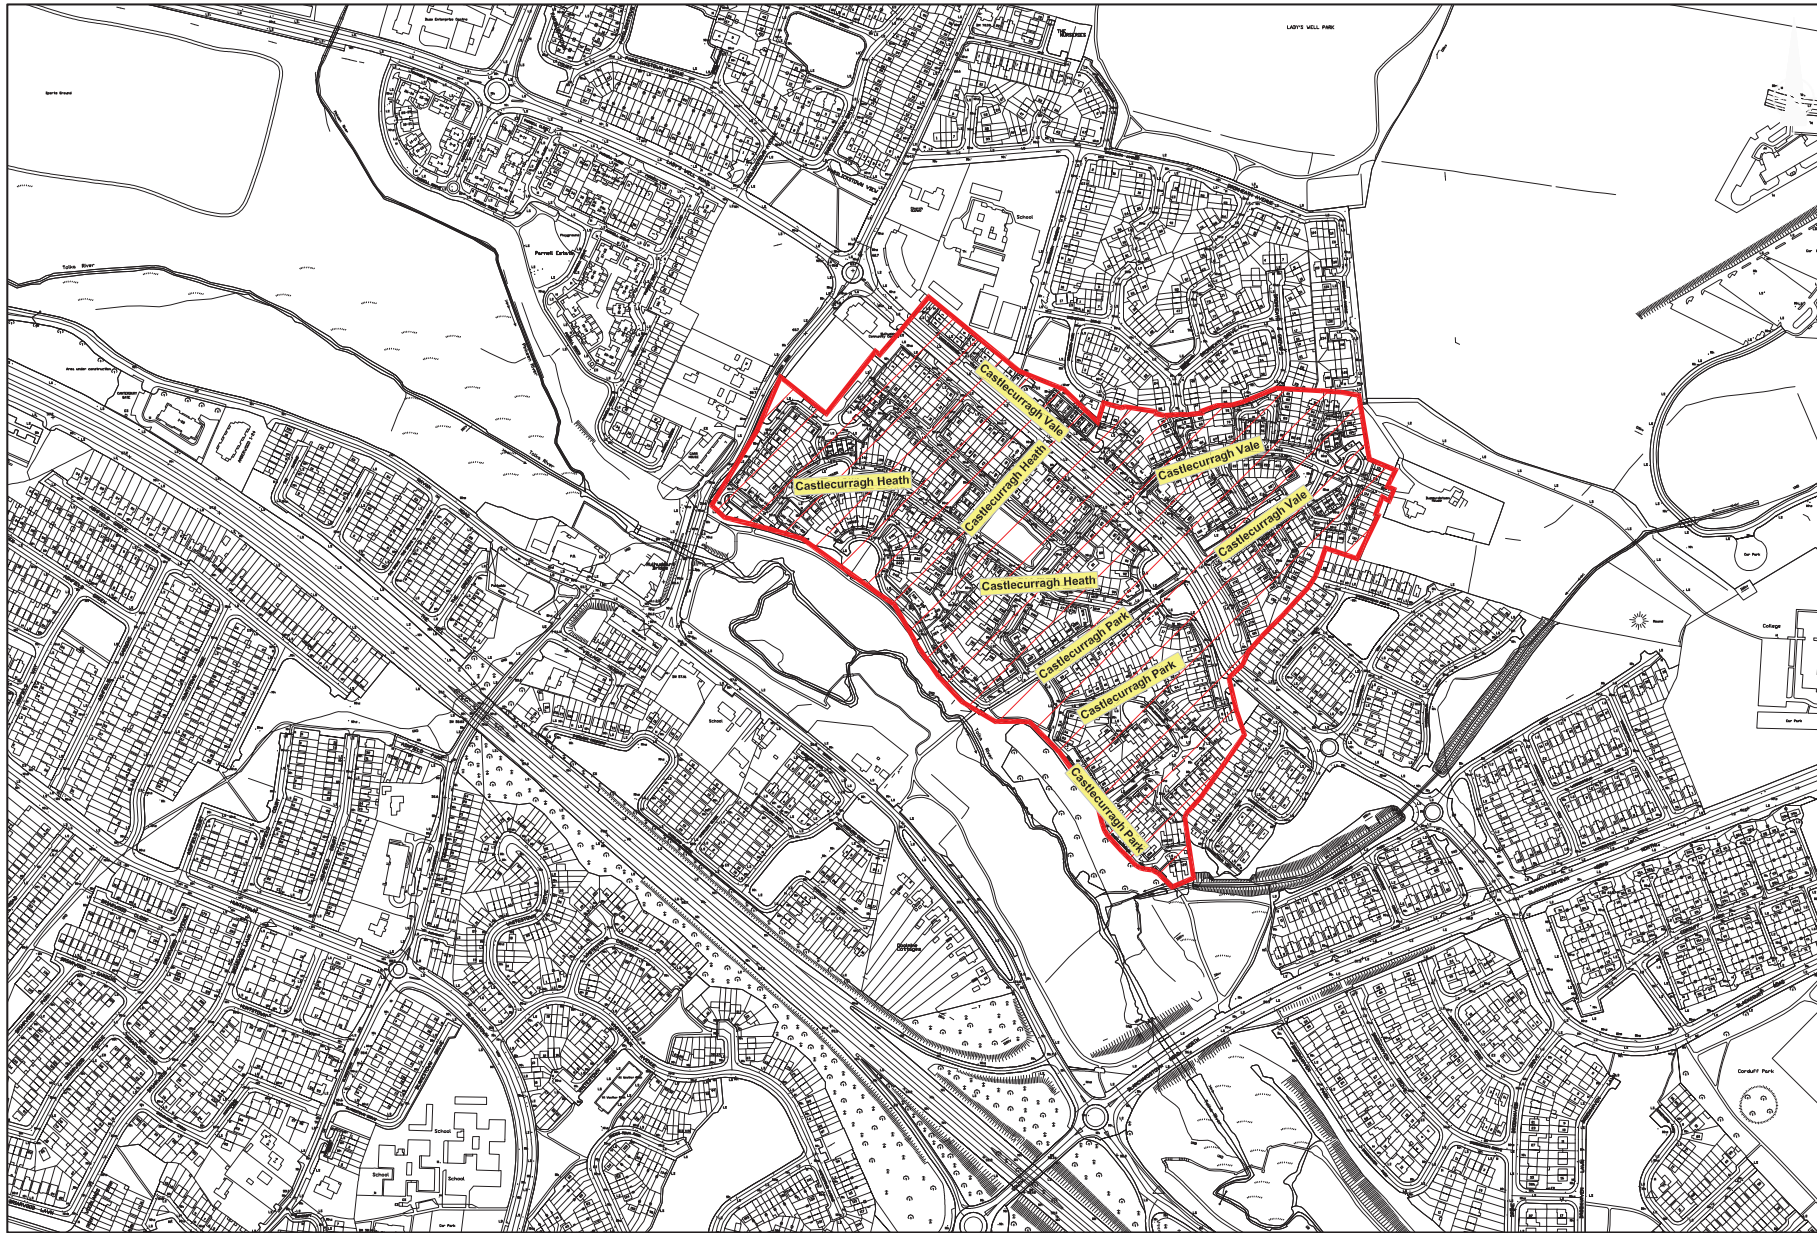

PROPOSED 30km/h SPEED LIMITS

- Castlecarragh Heath, Park & Vale, Mulhuddart.

TYPICAL SIGNAGE LAYOUT

LEGEND

 -Proposed Residential and Housing Estate
"Slow Zone" - Speed Limit: 30km/h

No.	DATE	REVISION

SCALE:-	NTS
DATE:-	July 2017
DRAWN:-	COF

PROJECT TITLE:	30km/h SPEED LIMIT
DRAWING TITLE	Castlecarragh Heath, Park & Vale, Mulhuddart.
SENIOR ENGINEER:	Colm Keenan

PROJECT ENGINEERS	Naomí Rooney
-------------------	--------------

DRAWING. NO:	30km/h-2017-SPL1-013
--------------	----------------------