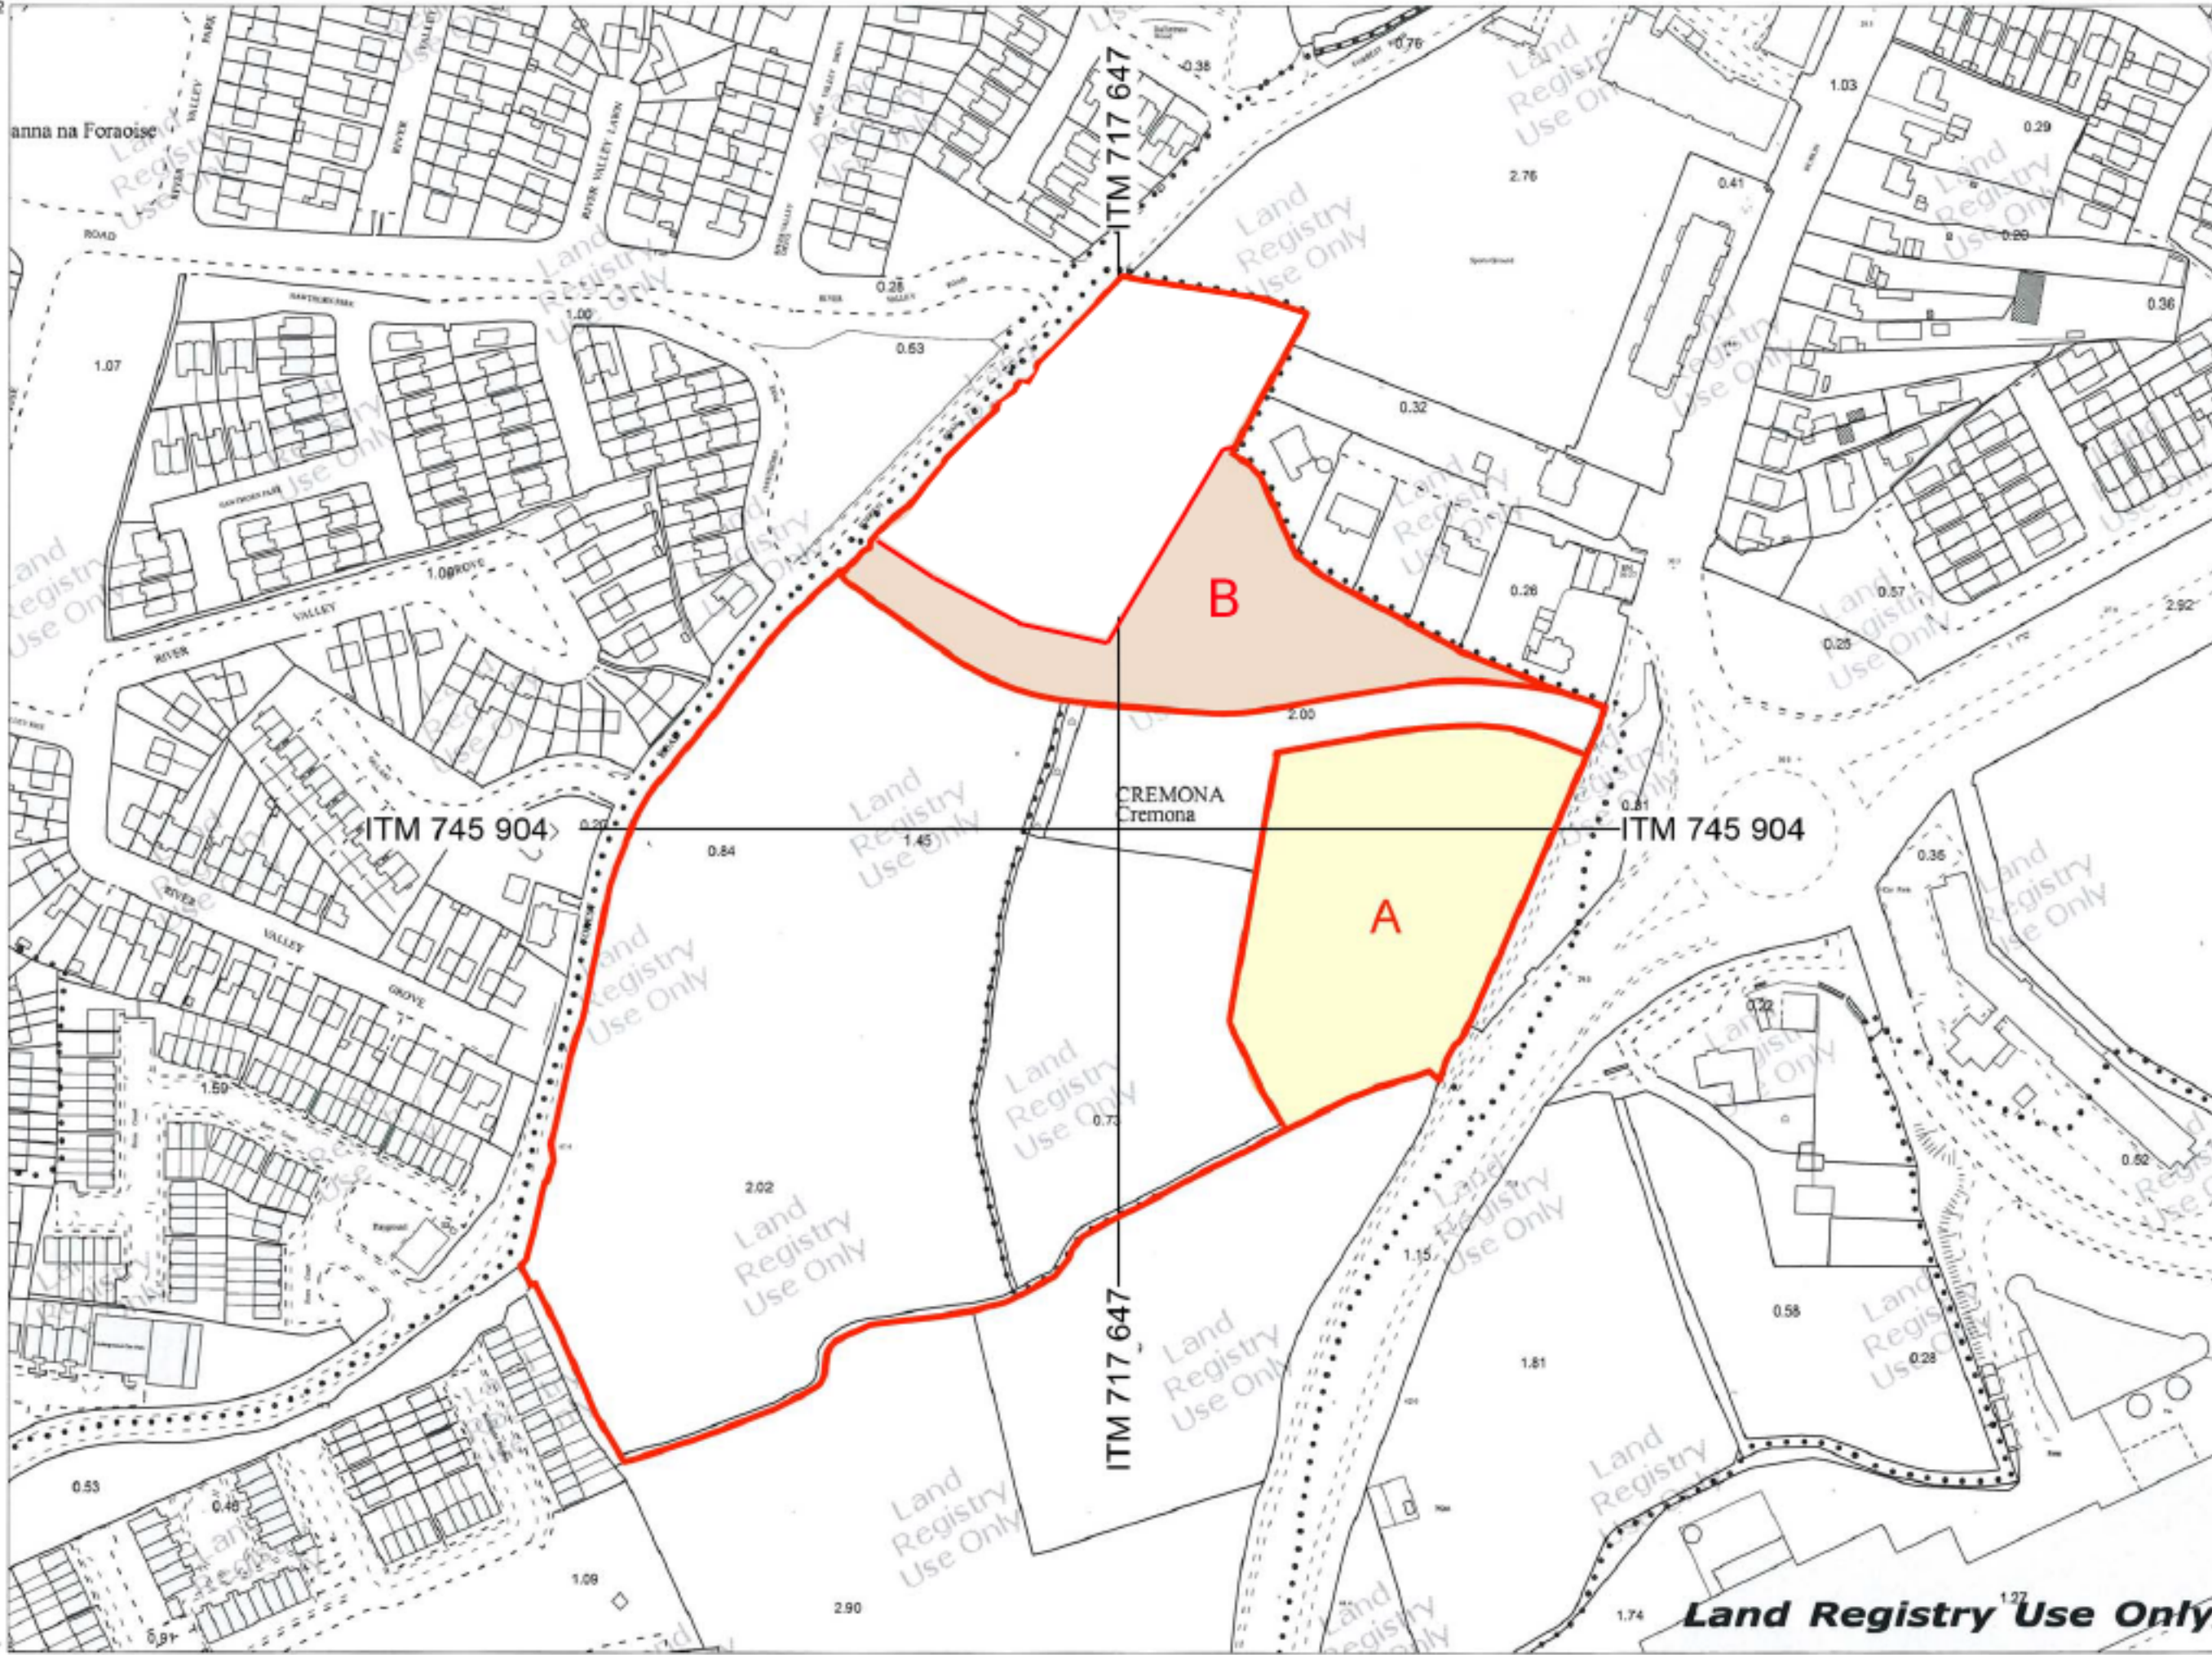

Surveyed 1988-1992
Revised 2016
Levelled 1989-1992

Land Registry Compliant Map

718082

746212

ITM CENTRE PT. COORDS.

717647,745904

DESCRIPTION

MAP SHEETS

1:2500
2994-A 2994-B

1:1000
2994-08 2994-07

Produced by University College Dublin,
Richview, Clonskeagh, Dublin 14
On behalf of Ordnance Survey Ireland,
Phoenix Park, Dublin 8.

Sáraíonn aáirgeadh neamhúdaraithe cóipcheart
Shuirbhéireacht Ordanáis Éireann agus
Rialtas na hÉireann.
Unauthorised reproduction infringes Ordnance
Survey Ireland and Government of Ireland
copyright.

© Suirbhéireacht Ordanáis Éireann, 2018
© Ordnance Survey Ireland, 2018

Scale:- 1:2,500
Scála:- 1:2,500

Plot Ref. No. 25317469_1_1
Plot Date 17-JAN-2018

745597

718082

717232

745597

717232