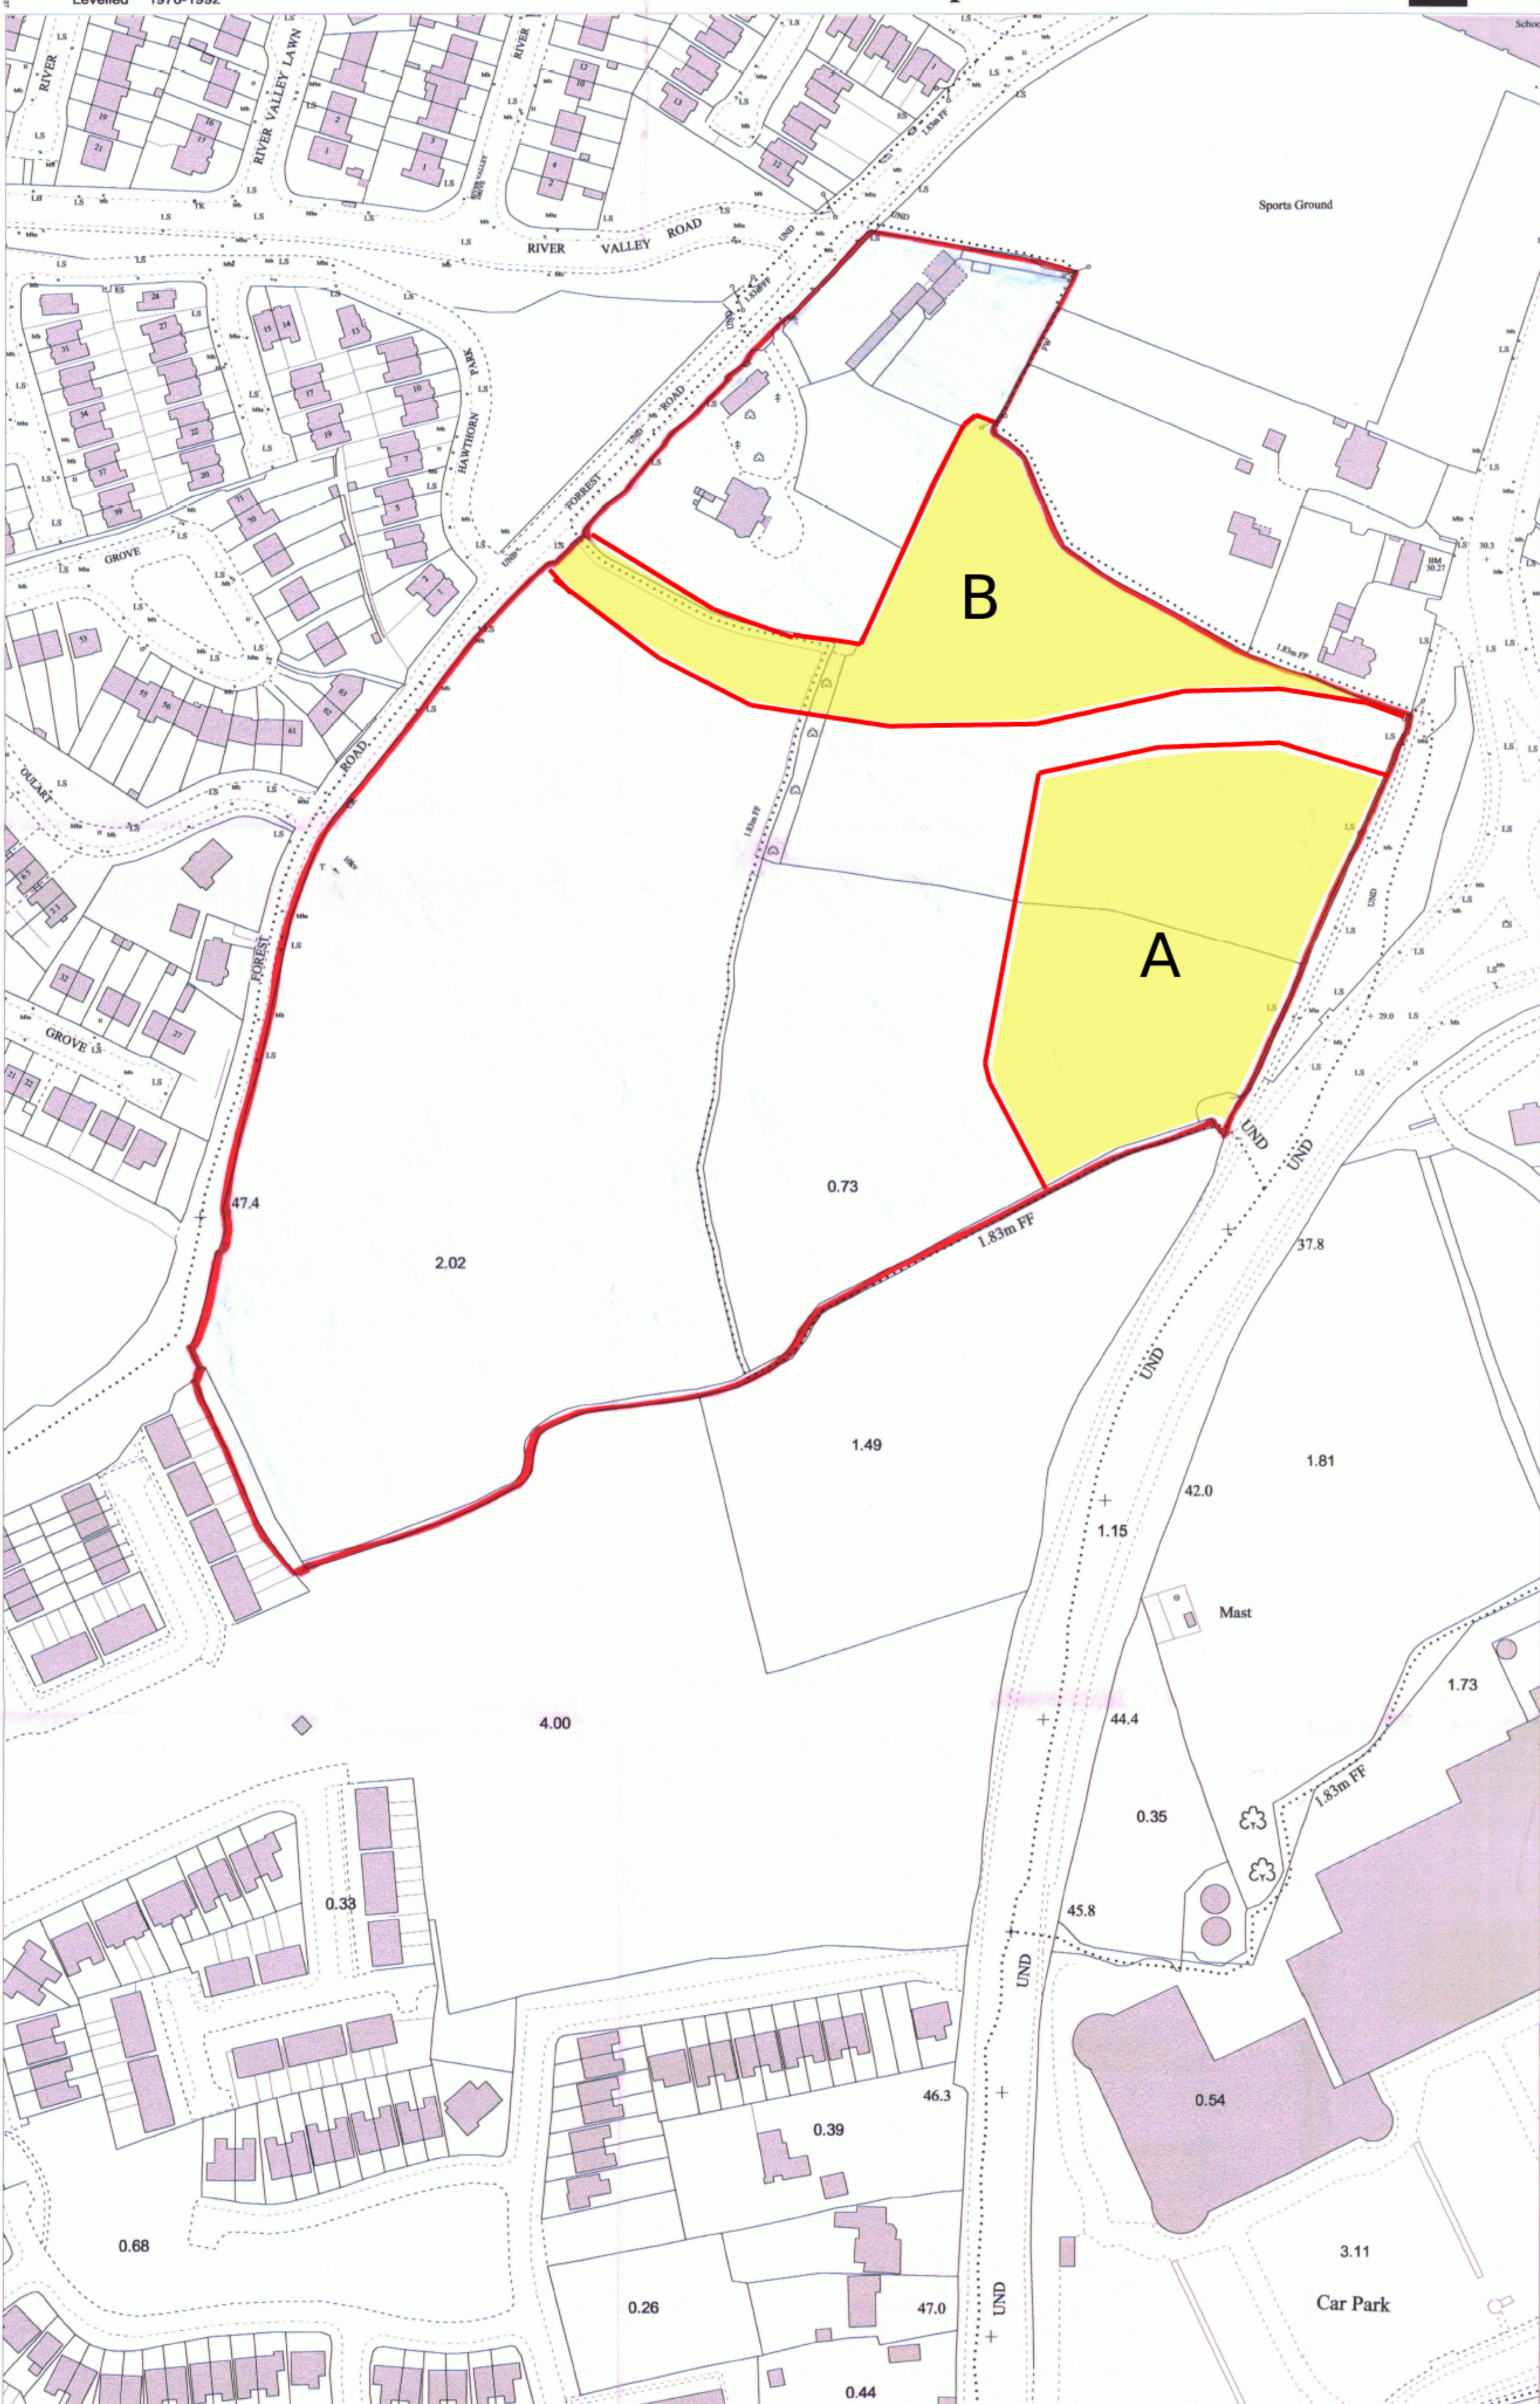

Surveyed 1988-1993
Revised 2004
Levelled 1978-1992

Urban/Rural PLACE Map

ITM CENTRE PT. COORDS
717618,745786

DESCRIPTION

MAP SHEETS

1:1000
2994-07 2994-08
1:2500
2994-A 2994-C

Scale:- 1:1,000
Scála:- 1:1,000

Plot Ref. No. 1112582_1_3
Plot Date 24-MAY-2006