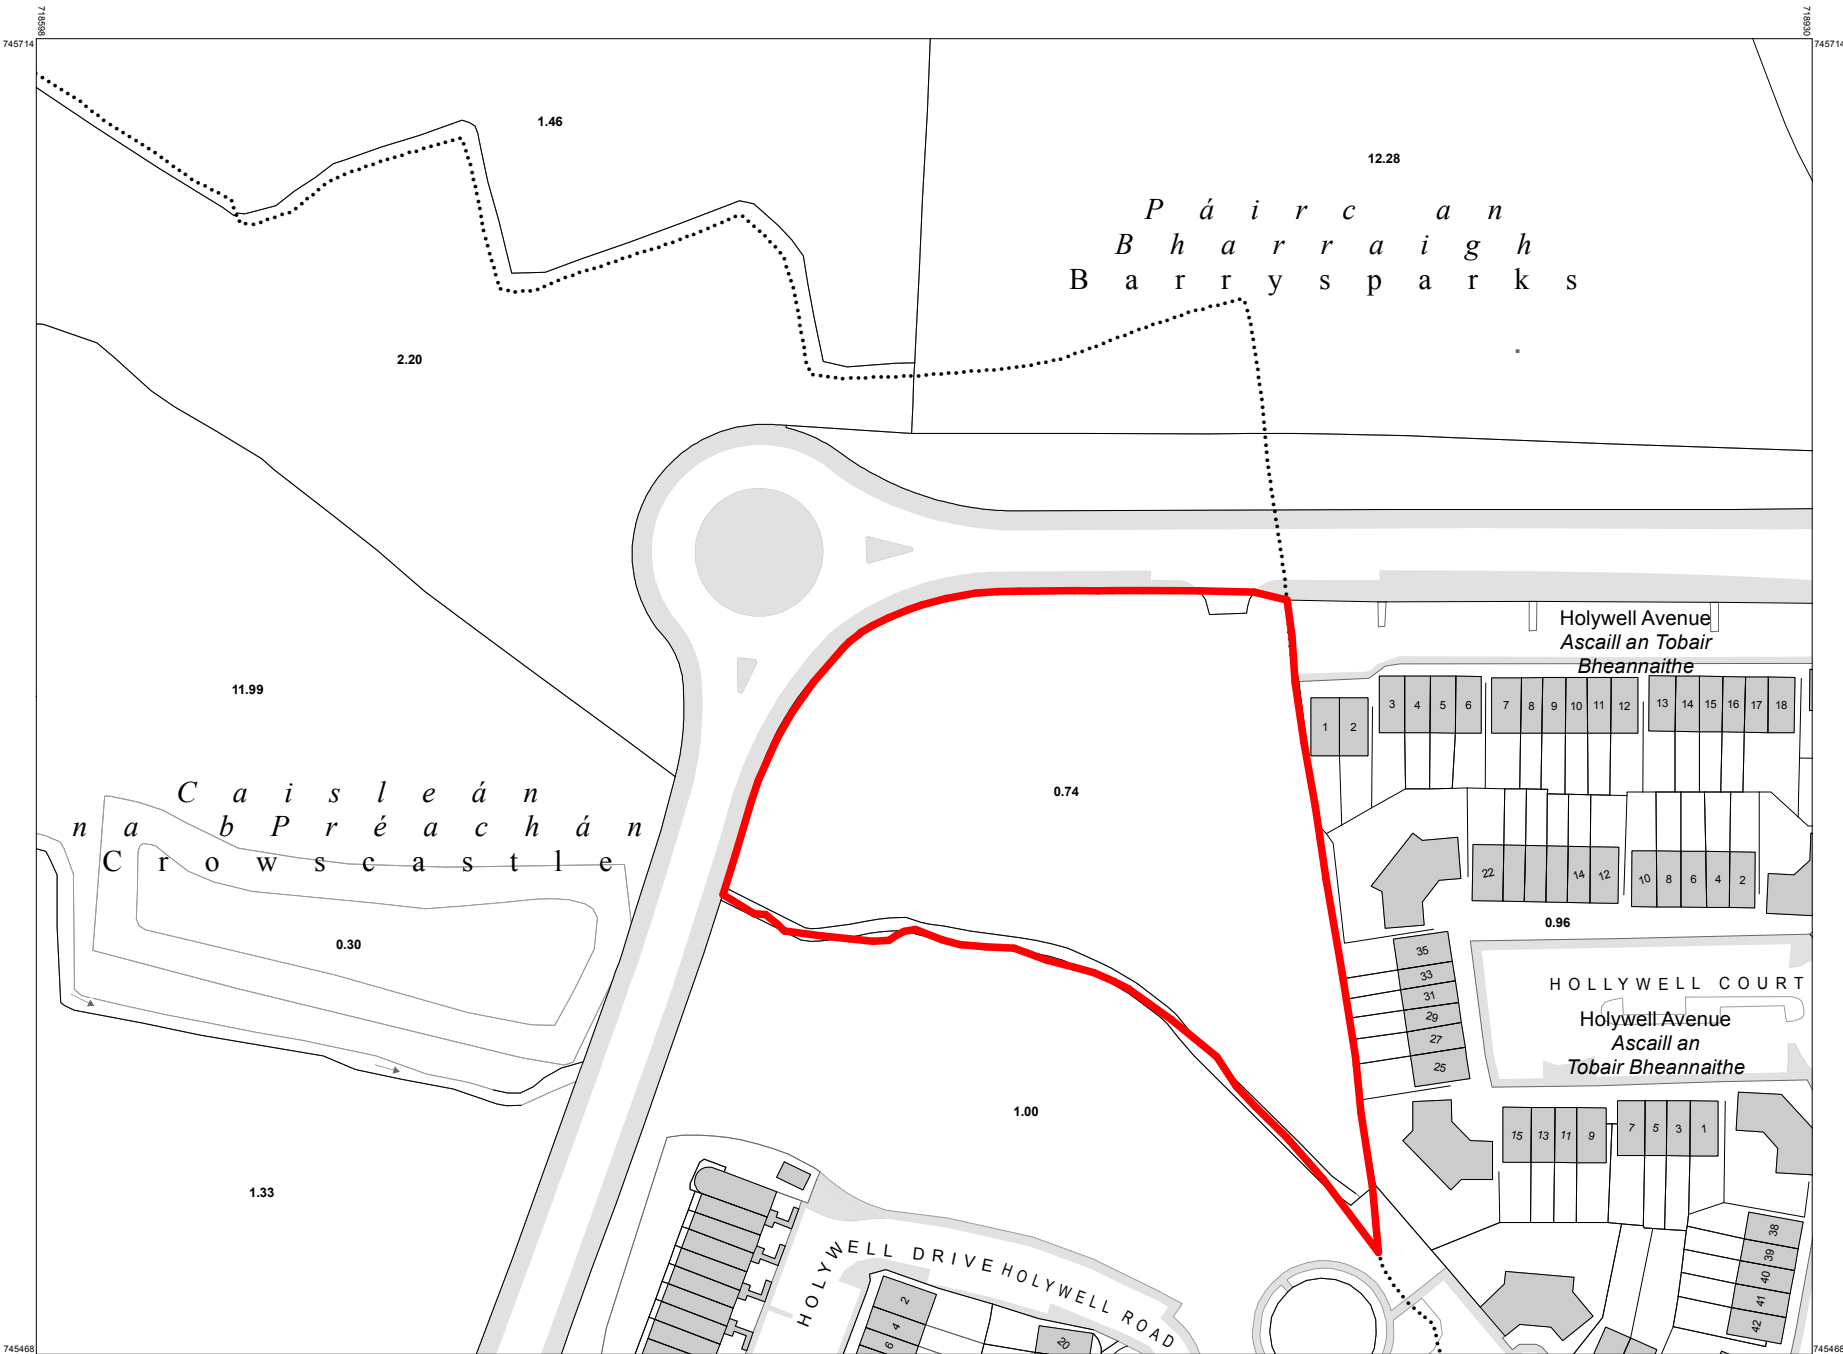

Planning Pack Map

Tailte Éireann

CENTRE COORDINATES:
ITM 718764,745591

PUBLISHED:
03/07/2023

ORDER NO.:
50343681_1

MAP SERIES:
1:2,500
1:2,500

MAP SHEETS:
2994-B
2994-D

COMPILED AND PUBLISHED BY:
National Mapping Division of Tailte Éireann,
Phoenix Park,
Dublin 8,
Ireland.
D08F6E4
www.tailte.ie

Any unauthorised reproduction infringes Tailte Éireann copyright.

No part of this publication may be copied, reproduced or transmitted in any form or by any means without the prior written permission of the copyright owner.

The representation on this map of a road, track or footpath is not evidence of the existence of a right of way.

Topographic maps produced by the National Mapping Division of Tailte Éireann never show legal property boundaries, nor do they show ownership of physical features.

© National Mapping Division of Tailte Éireann, 2023. All rights reserved.

OUTPUT SCALE: 1:1,000