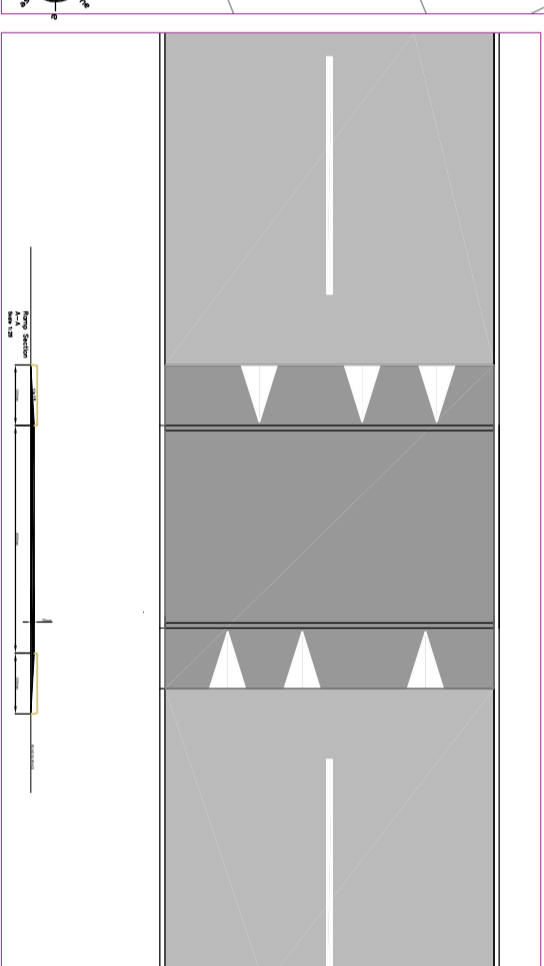

**Road Signage**  
Not to Scale

**Flat Top Traffic Calming Ramp**  
Not to Scale

**Site Layout**  
Scale 1:2000

**PUBLIC DISPLAY**  
**PROPOSED TRAFFIC CALMING SCHEME**  
**- NATIONAL SCHOOL, NAUL, CO. DUBLIN**