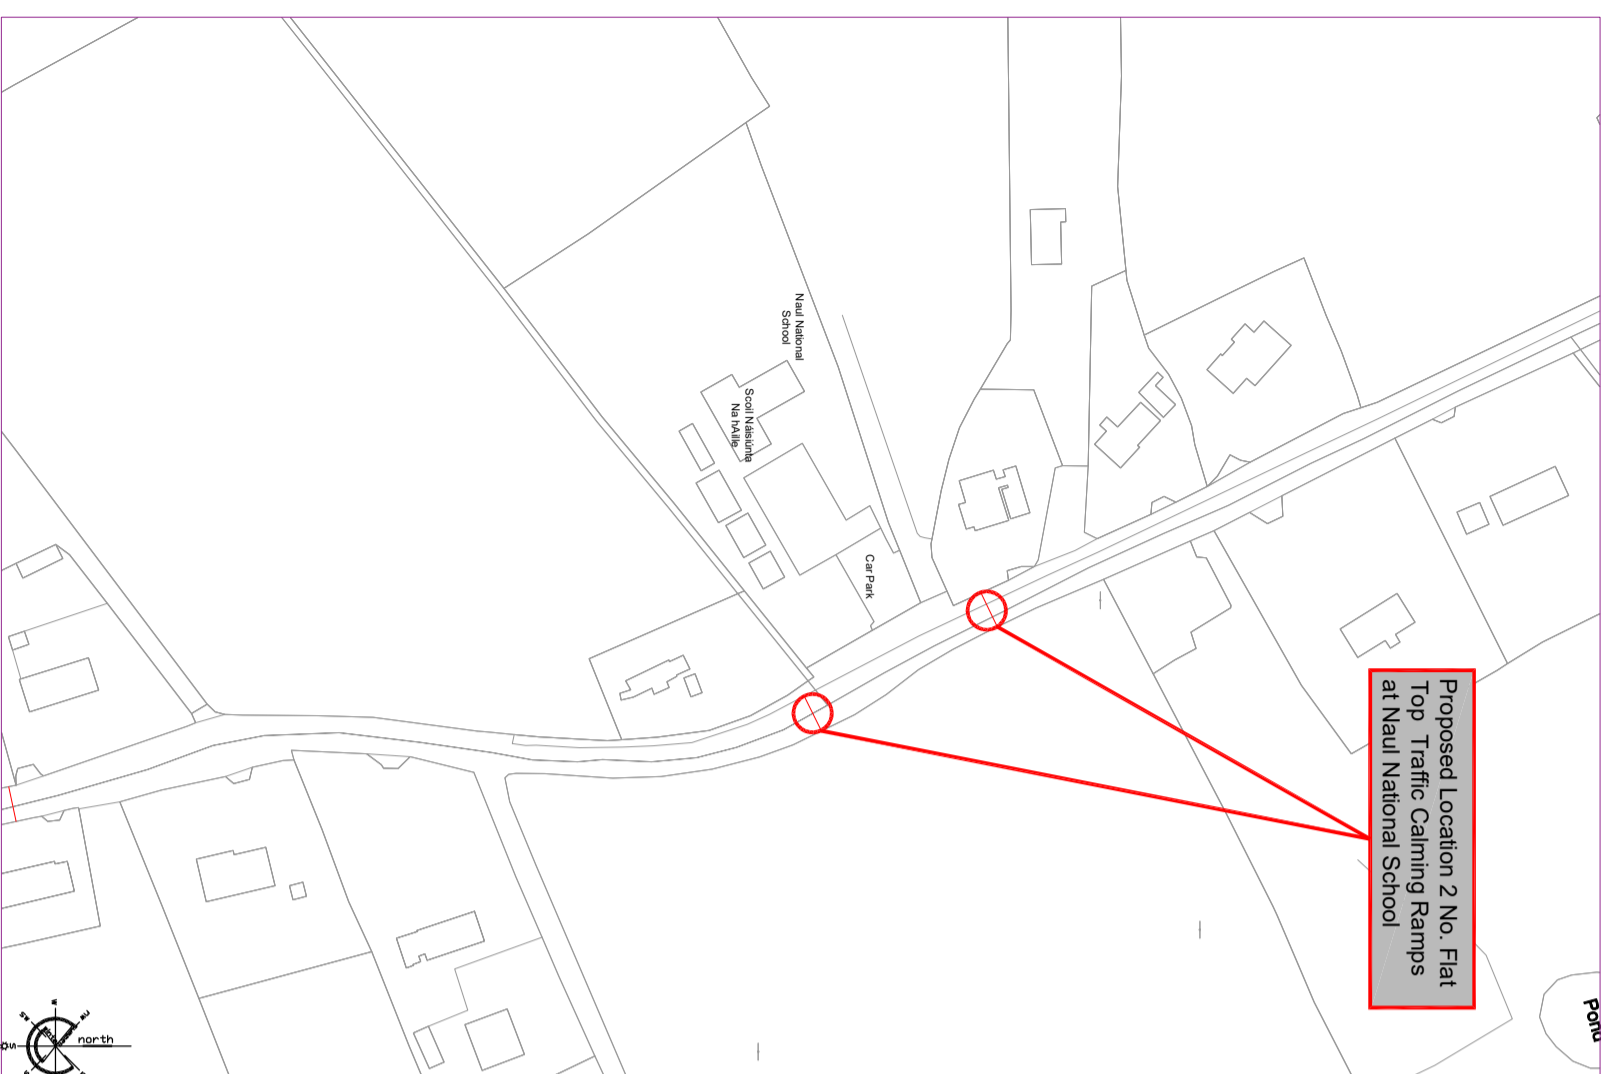

**Road Signage**  
Not to Scale

**Flat Top Traffic Calming Ramp**  
Not to Scale

**Site Layout**  
Scale 1:2000

**PUBLIC DISPLAY**  
**PROPOSED TRAFFIC CALMING SCHEME**  
**- NATIONAL SCHOOL, NAUL, CO. DUBLIN**