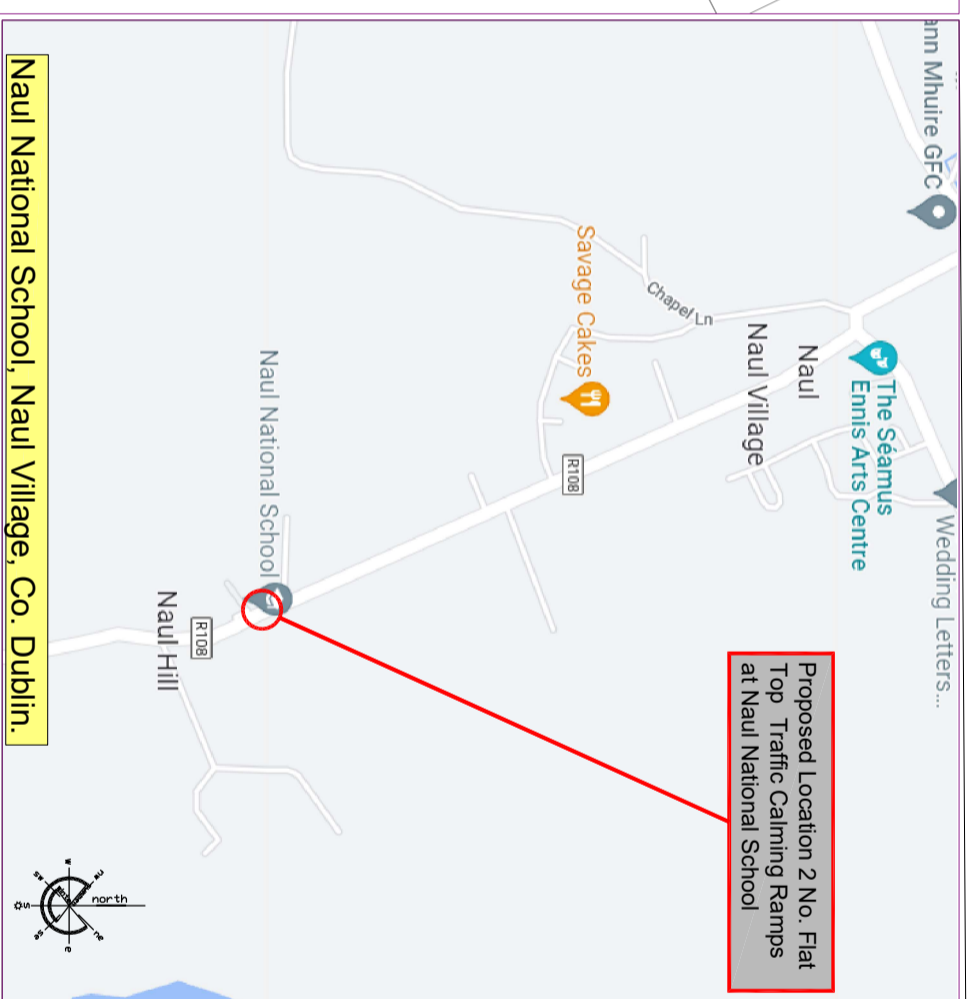

Proposed Location 2 No. Flat Top Traffic Calming Ramps at Naul National School

**Naul National School, Naul Village, Co. Dublin.**

**Site Location Map**  
Not to Scale

Location	Day	Opening Hours
Fingal County Council, County Hall, Main Street, Swords, Co. Dublin.	Monday – Friday	9:00 am – 5:00 pm (4:30 p.m. Friday)
Balbriggan Library		Opening Hours Check locally for times
Donabate Library		Opening Hours Check locally for times
Rush Library		Opening Hours Check locally for times

The proposed scheme is also available to view on Fingal County Council's website: <https://consult.fingal.ie>

Representations in relation to the proposed Scheme may be made in writing to: Administrative Officer, Balbriggan/Rush-Lusk/Swords Operations, Fingal County Council, Grove Road Blanchardstown Dublin 15 or online consultation portal to be received no later than 4:30pm on 24<sup>th</sup> May 2023.