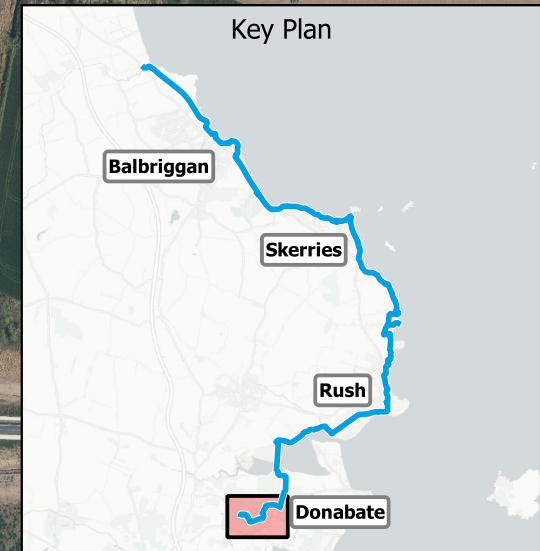

Newbridge House

Donabate Town Centre

Donabate Train Station

Potential future alternative route

- Legend**
- Emerging Preferred Route
 - - - Potential Alternative Routes
 - - - Dublin to Belfast Railway

Member of the SNC-Lavalin Group

Comhairle Contae
Fhine Gall
Fingal County
Council

Bonneagar Iompair Éireann
transport infrastructure Ireland

Project
Ireland 2040
Building a Better
Future

Emerging Preferred Route
EPR-PC-MAP 13
Donabate South