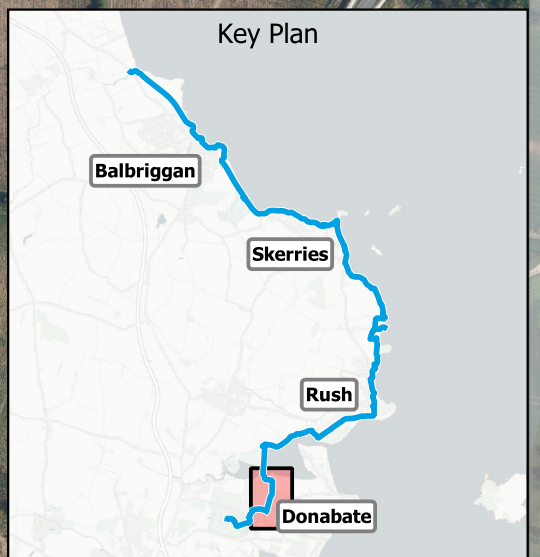

Exact Location of Railway Bridge Crossing To Be Determined

**Emerging Preferred Route
EPR-PC-MAP 12
Donabate North**

Legend

-  Emerging Preferred Route
-  Potential Alternative Routes
-  Dublin to Belfast Railway
-  New Bridge Structure

Donabate Town Centre 

Donabate Train Station 

Potential future alternative route

2022-10-20
Rev B