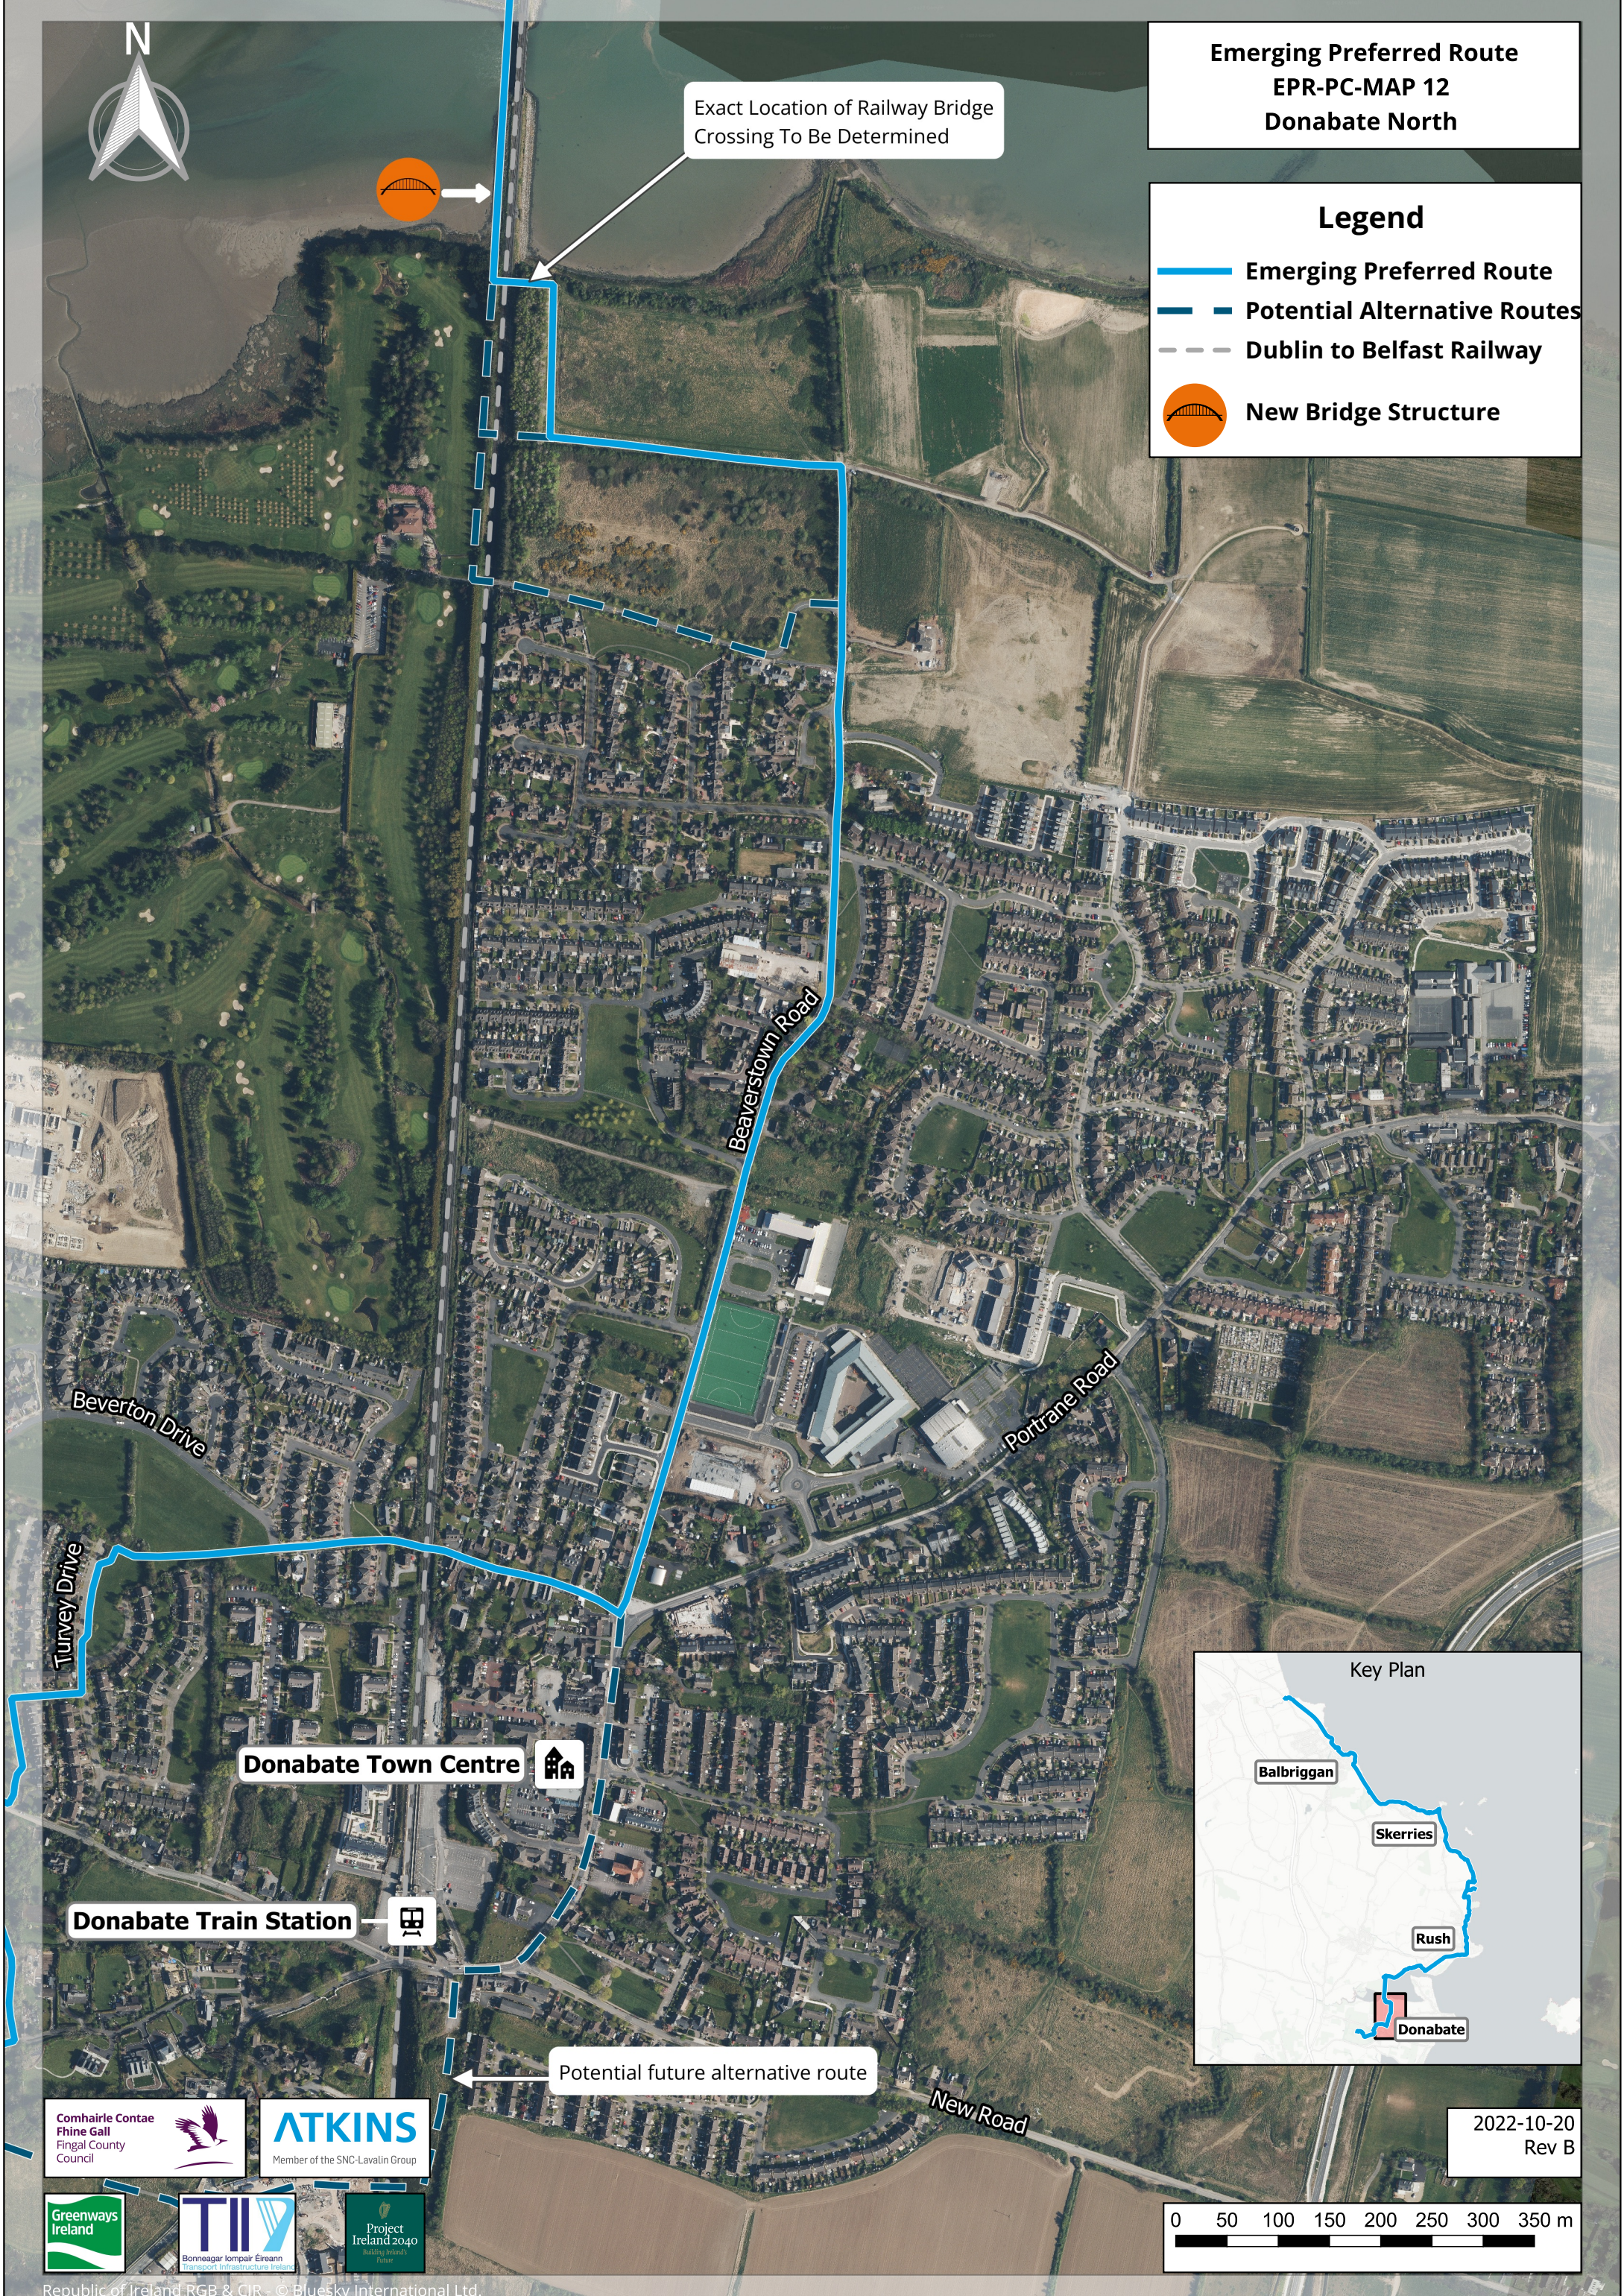

Exact Location of Railway Bridge Crossing To Be Determined

**Emerging Preferred Route
EPR-PC-MAP 12
Donabate North**

Legend

-  Emerging Preferred Route
-  Potential Alternative Routes
-  Dublin to Belfast Railway
-  New Bridge Structure

Donabate Town Centre 

Donabate Train Station 

Potential future alternative route

2022-10-20
Rev B