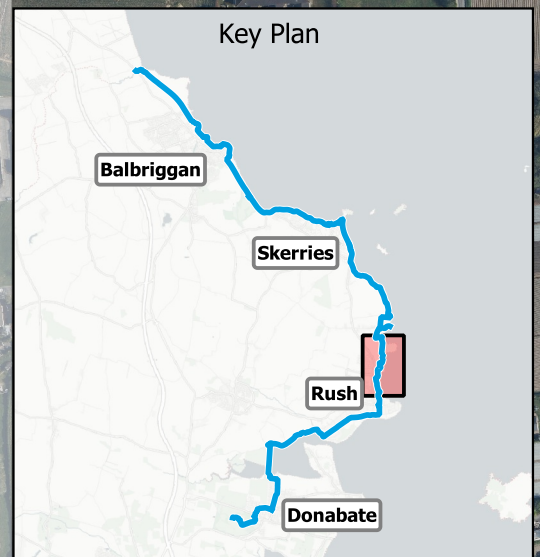

Emerging Preferred Route
EPR-PC-MAP 08
Rush North

Legend

-  Emerging Preferred Route
-  New Bridge Structure

 **Drumanagh**

R128

Palmer Road

 **Rush North Beach**

Six Cross Lane