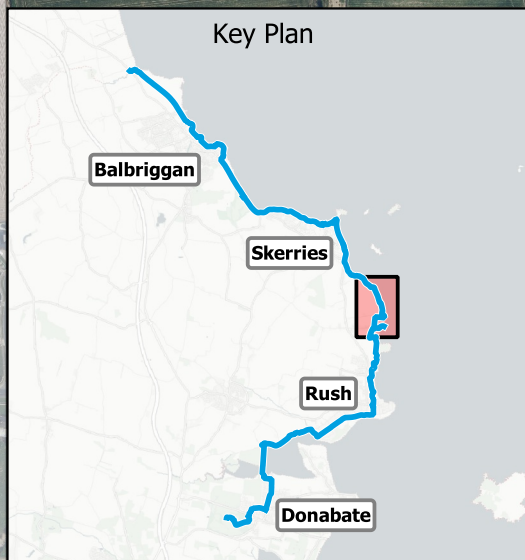

Emerging Preferred Route
EPR-PC-MAP 07
Loughshinny

Legend

Emerging Preferred Route

Mine Road

Loughshinny

L1320

Loughshinny Beach

2022-10-20
Rev B