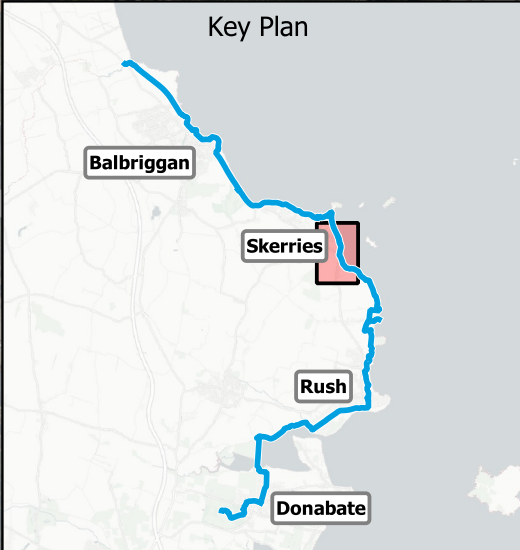

Emerging Preferred Route  
EPR-PC-MAP 06  
Skerries South

Legend

- Emerging Preferred Route
- Dublin to Belfast Railway

Skerries Mills

R128

R128

Key Plan

2022-10-20  
Rev B