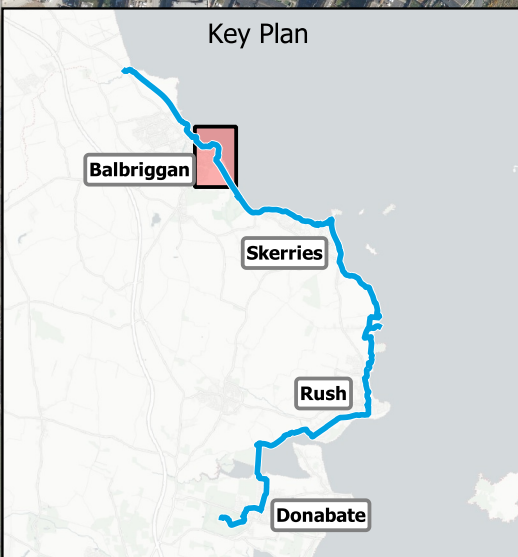

Emerging Preferred Route
EPR-PC-MAP 03
Balbriggan South

Legend

- Emerging Preferred Route
- - - Dublin to Belfast Railway

N

Balbriggan Harbour

Key Plan

2022-10-20
Rev B