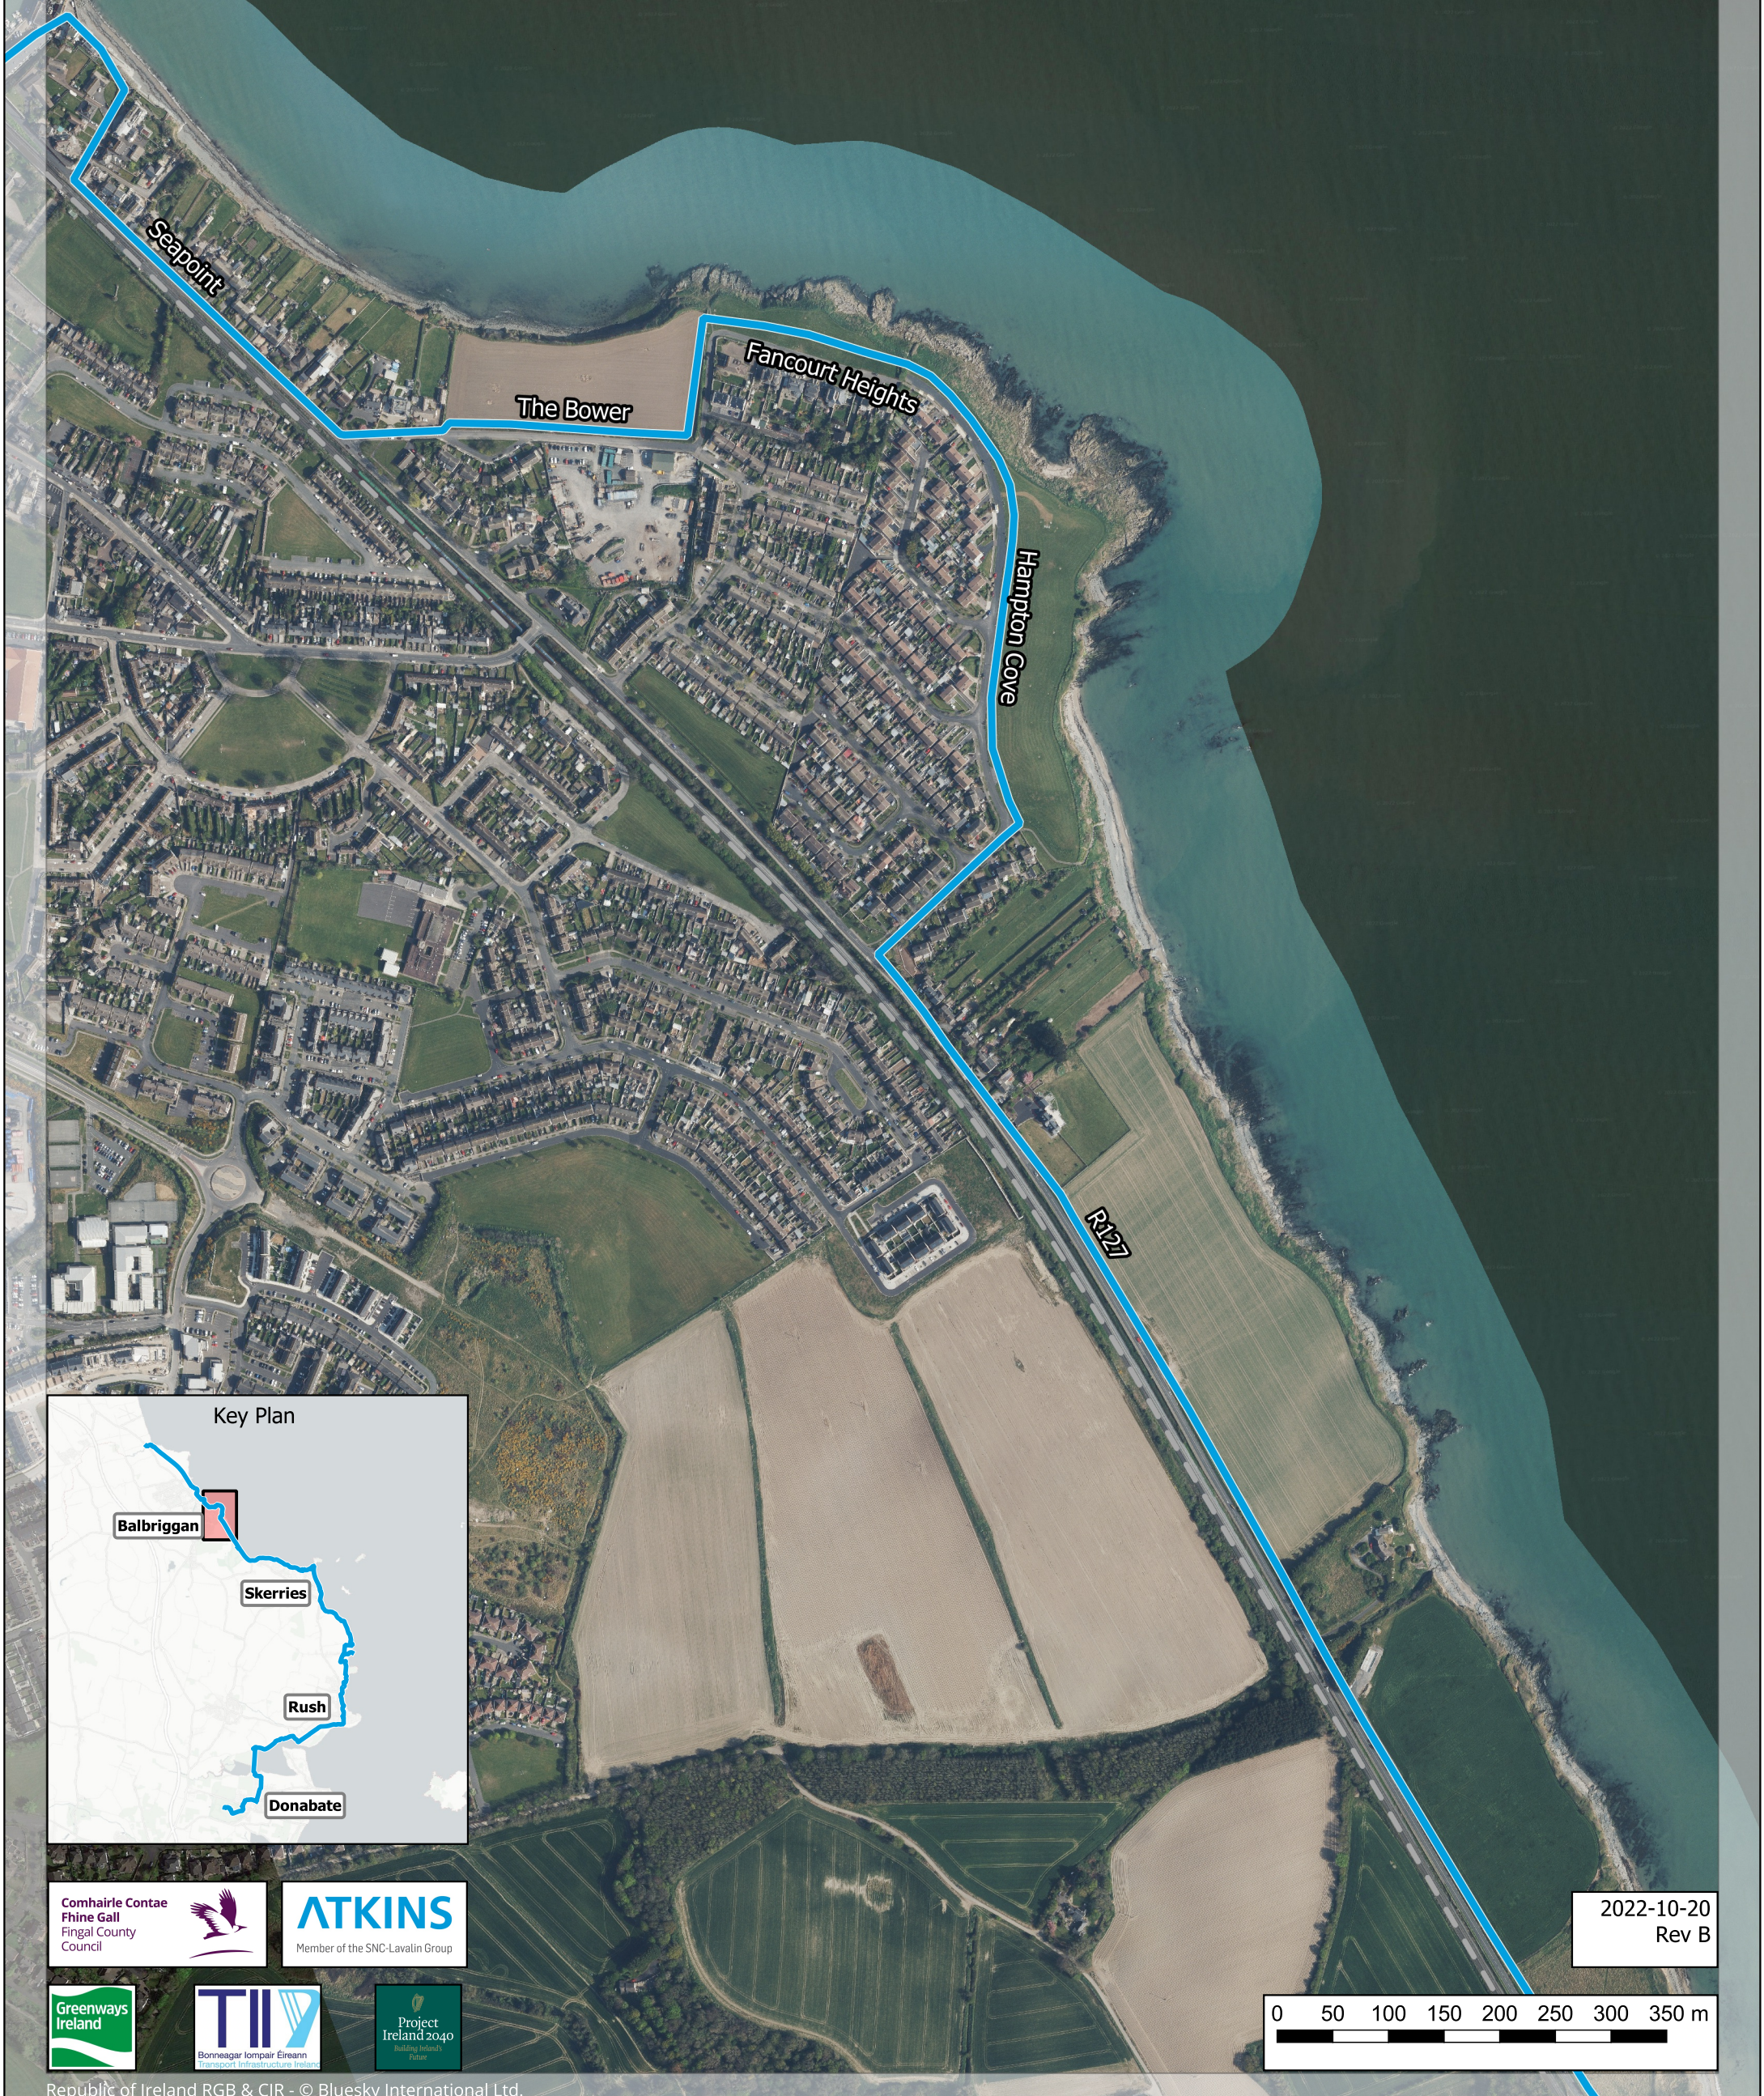

Emerging Preferred Route
EPR-PC-MAP 03
Balbriggan South

Legend

- Emerging Preferred Route
- - - Dublin to Belfast Railway

N

Balbriggan Harbour

Key Plan

2022-10-20
Rev B