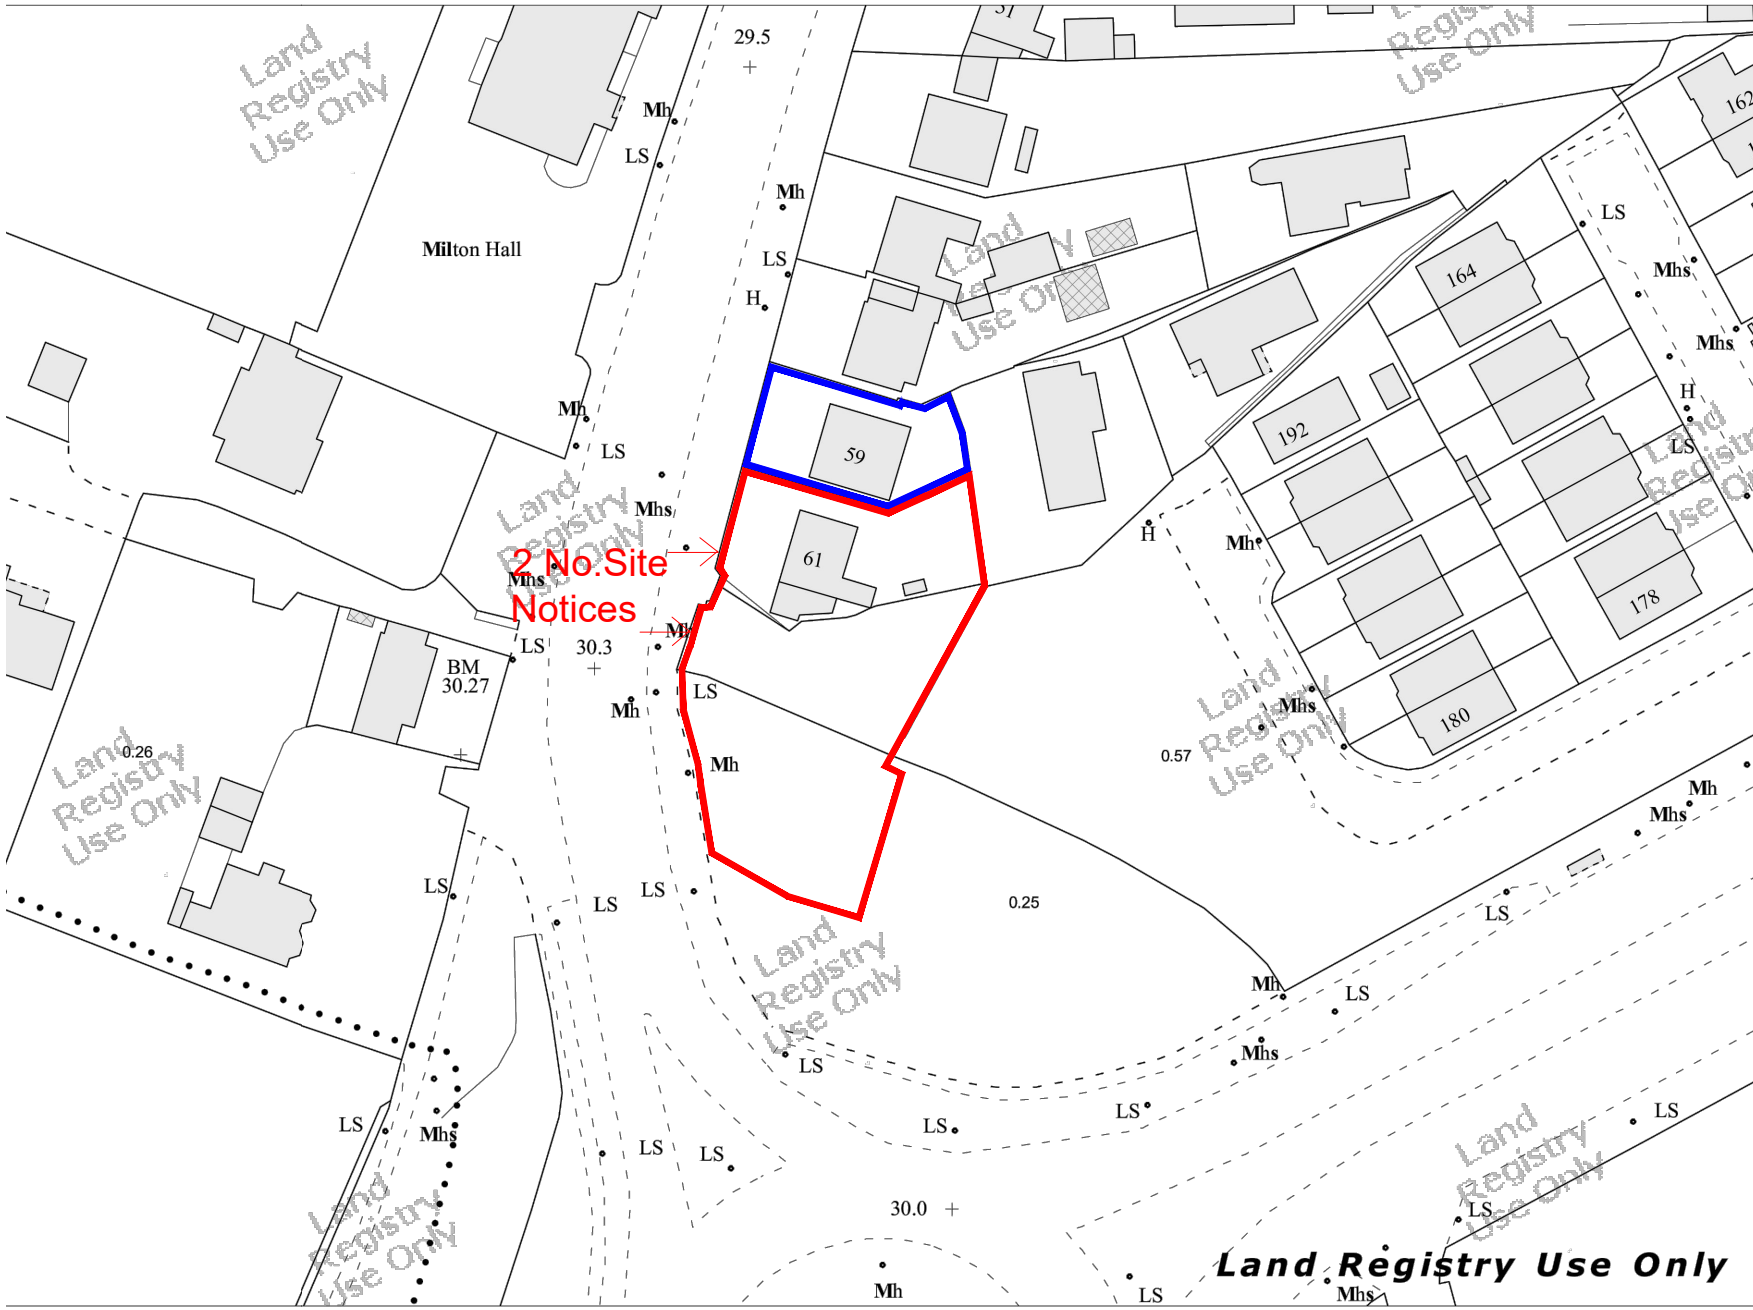

Surveyed 1992
Revised 2016
Levelled 1992

Land Registry Compliant Map

718008

746090

ITM CENTRE PT. COOR

717892,746004

DESCRIPTION

MAP SHEETS

1:1000
2994-08

© Suirbhéireacht Ordánais Éir
© Ordnance Survey Ireland, 2

745918

718008

Scale:- 1:1,000
Scála:- 1:1,000