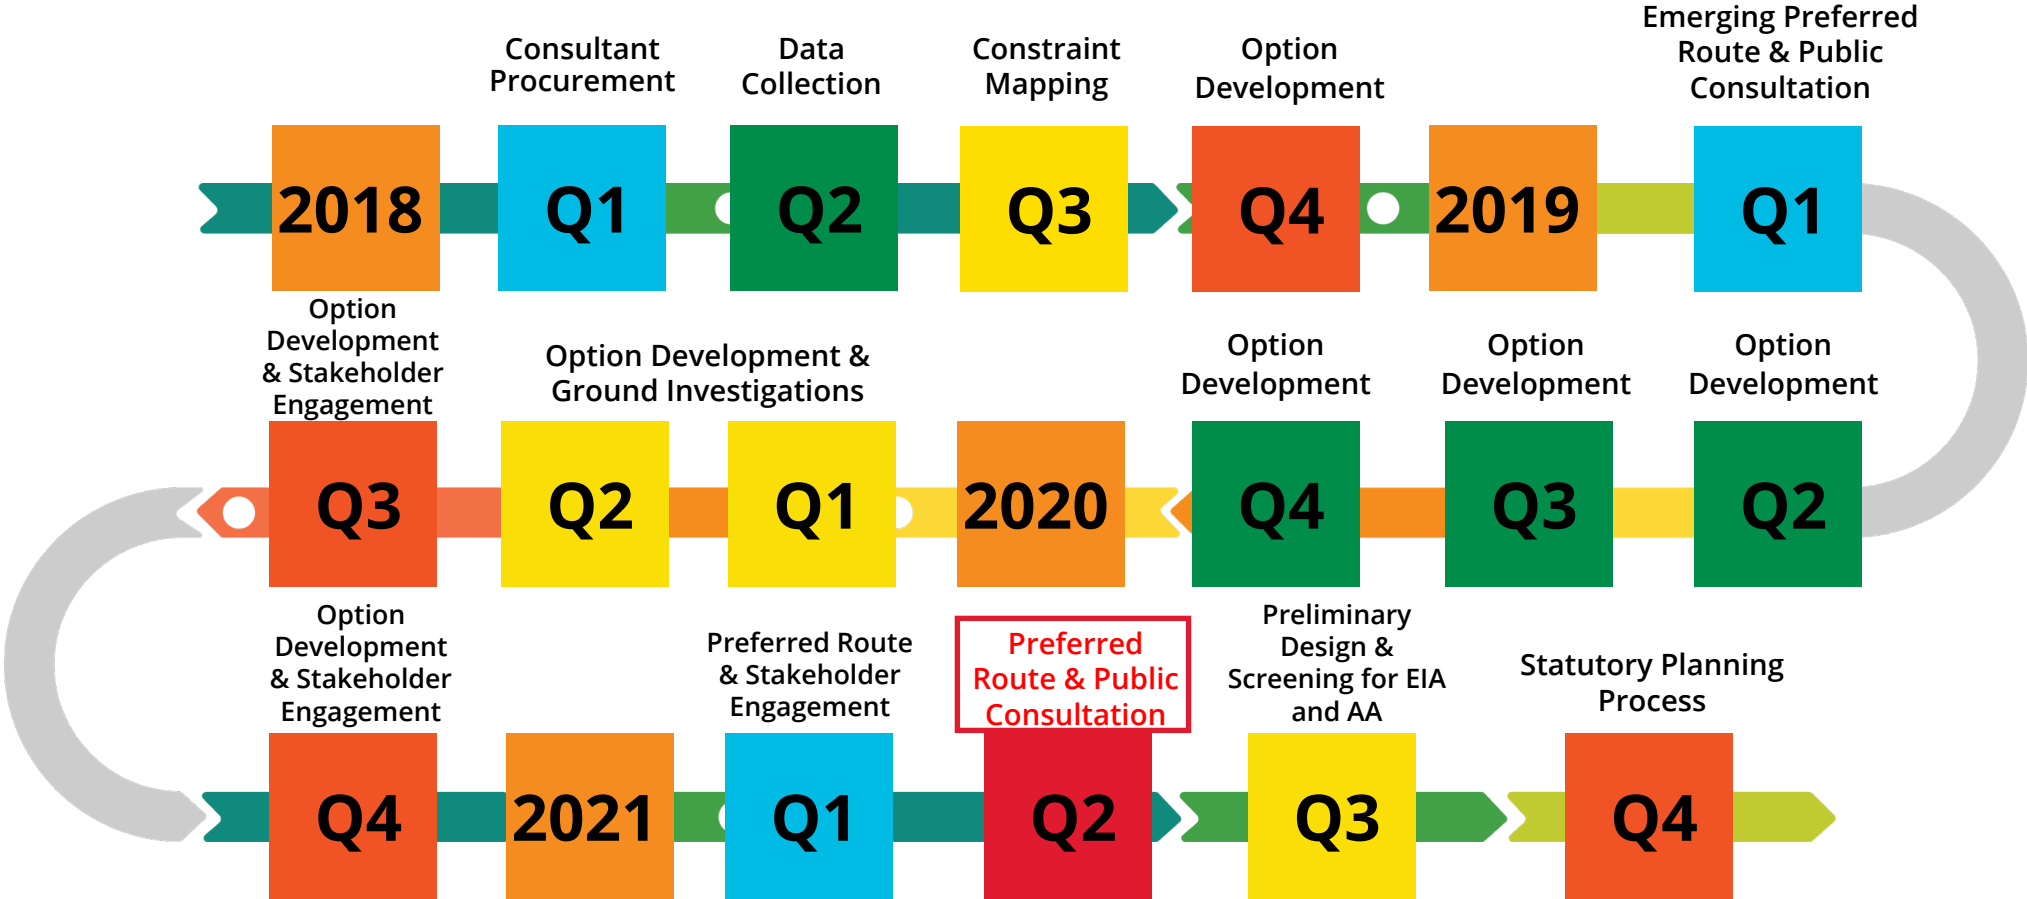

Royal Canal Urban Greenway

Indicative Project Timeline