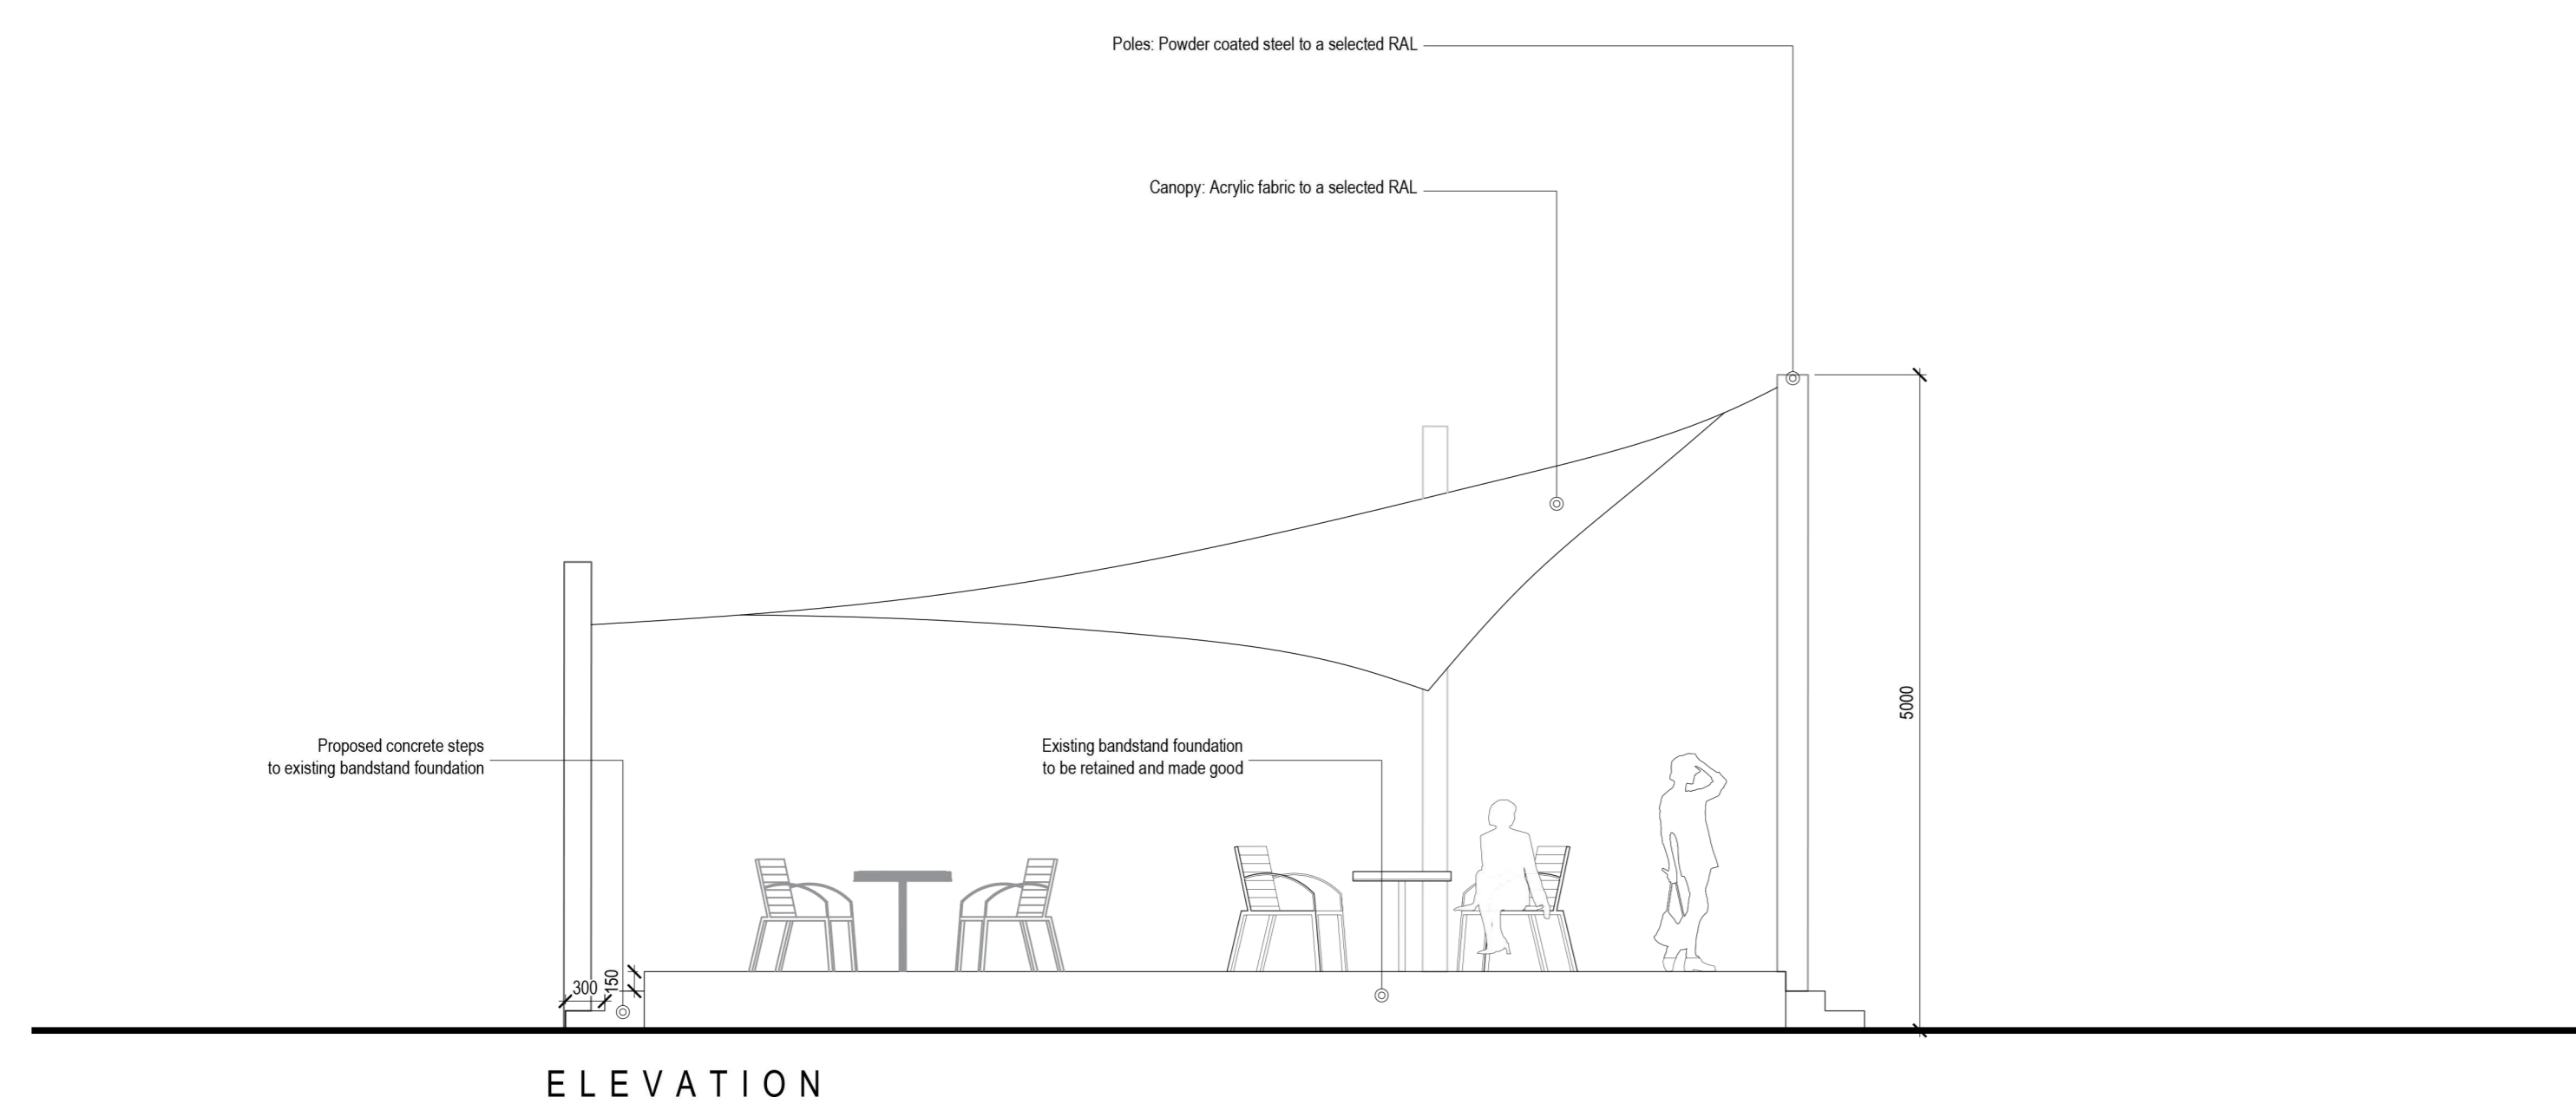

02 Bandstand & Sail Canopy Detail
252 Scale 1:50