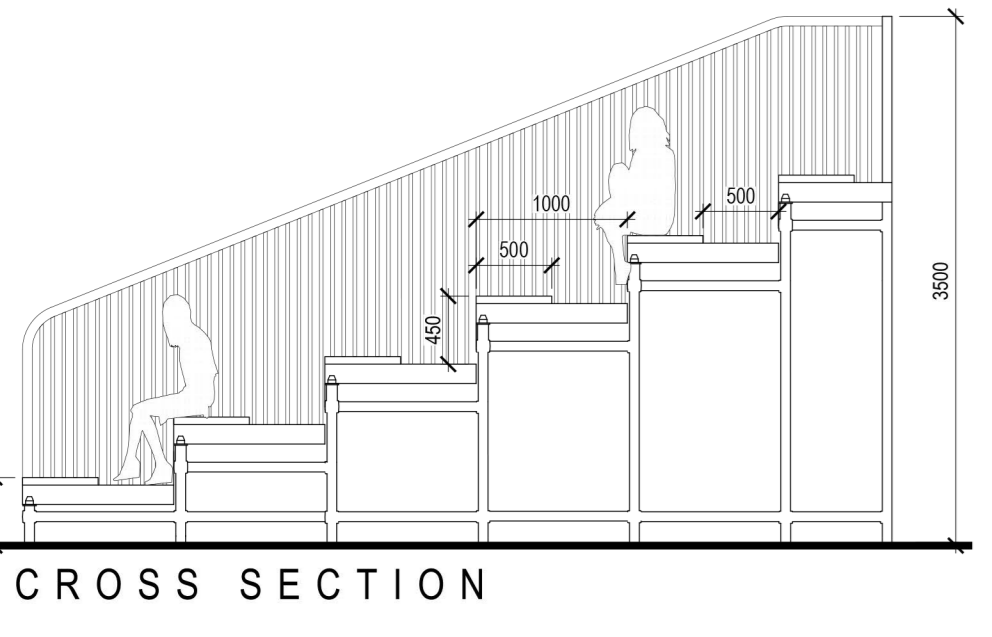

01 Tiered Bleacher Terrace Seating Detail
252 Scale 1:50