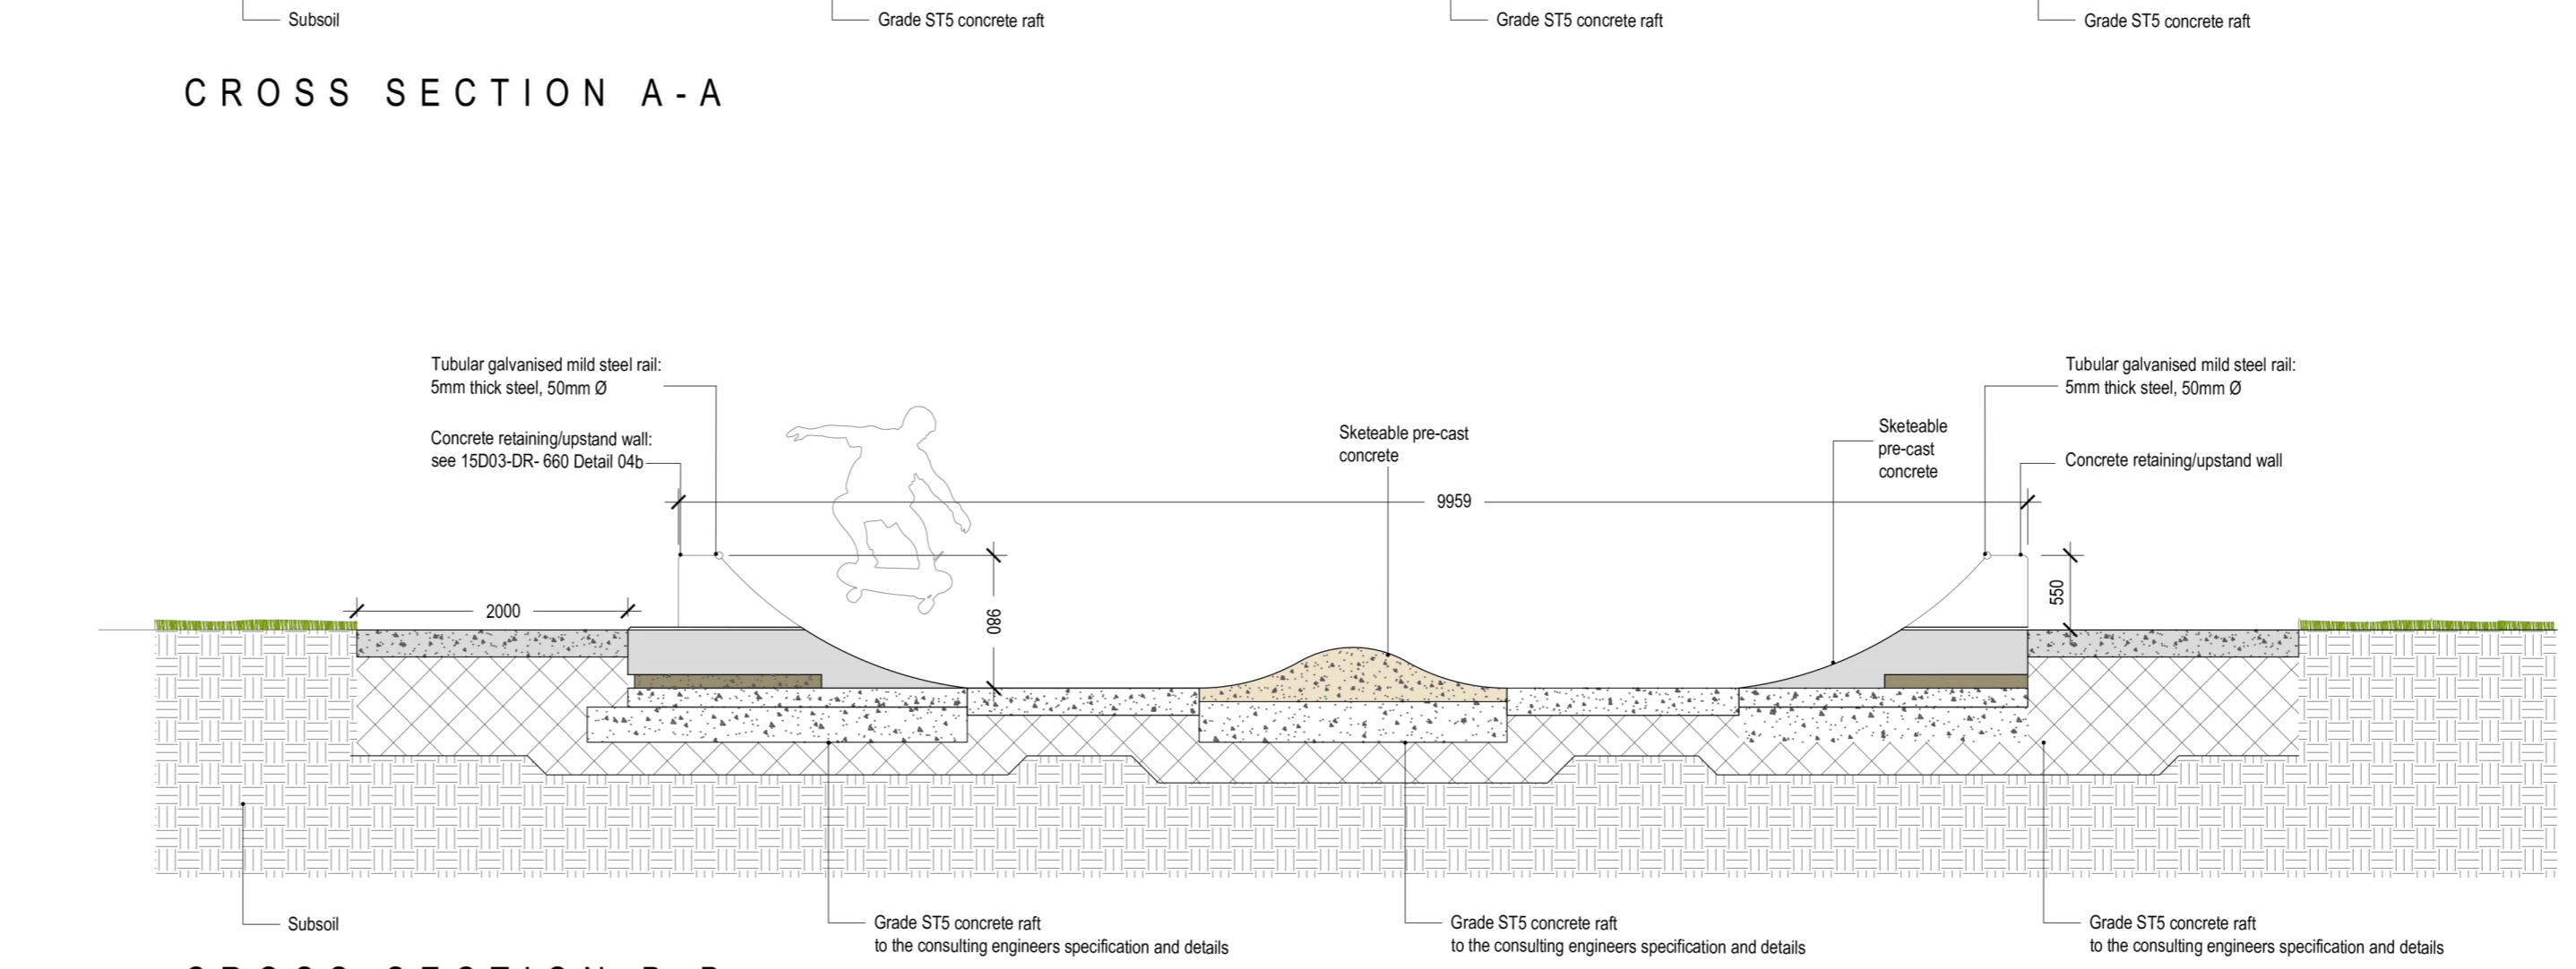

03 Skate Bowl Detail
252 Scale 1:50