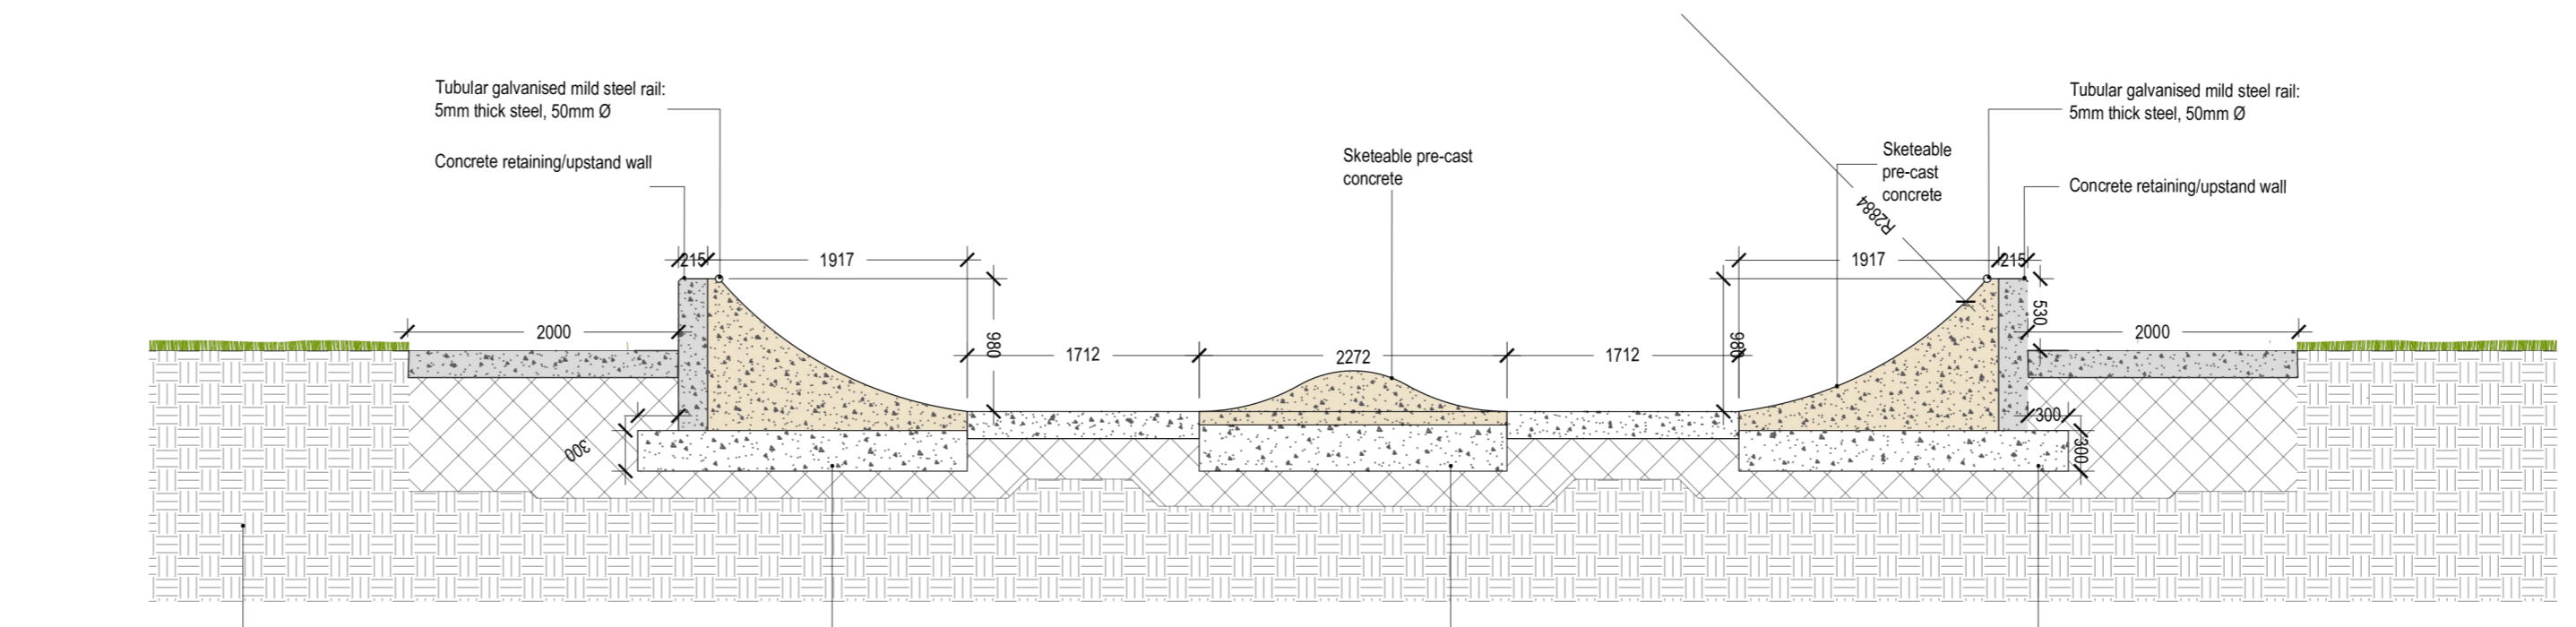

03 Skate Bowl Detail
252 Scale 1:50