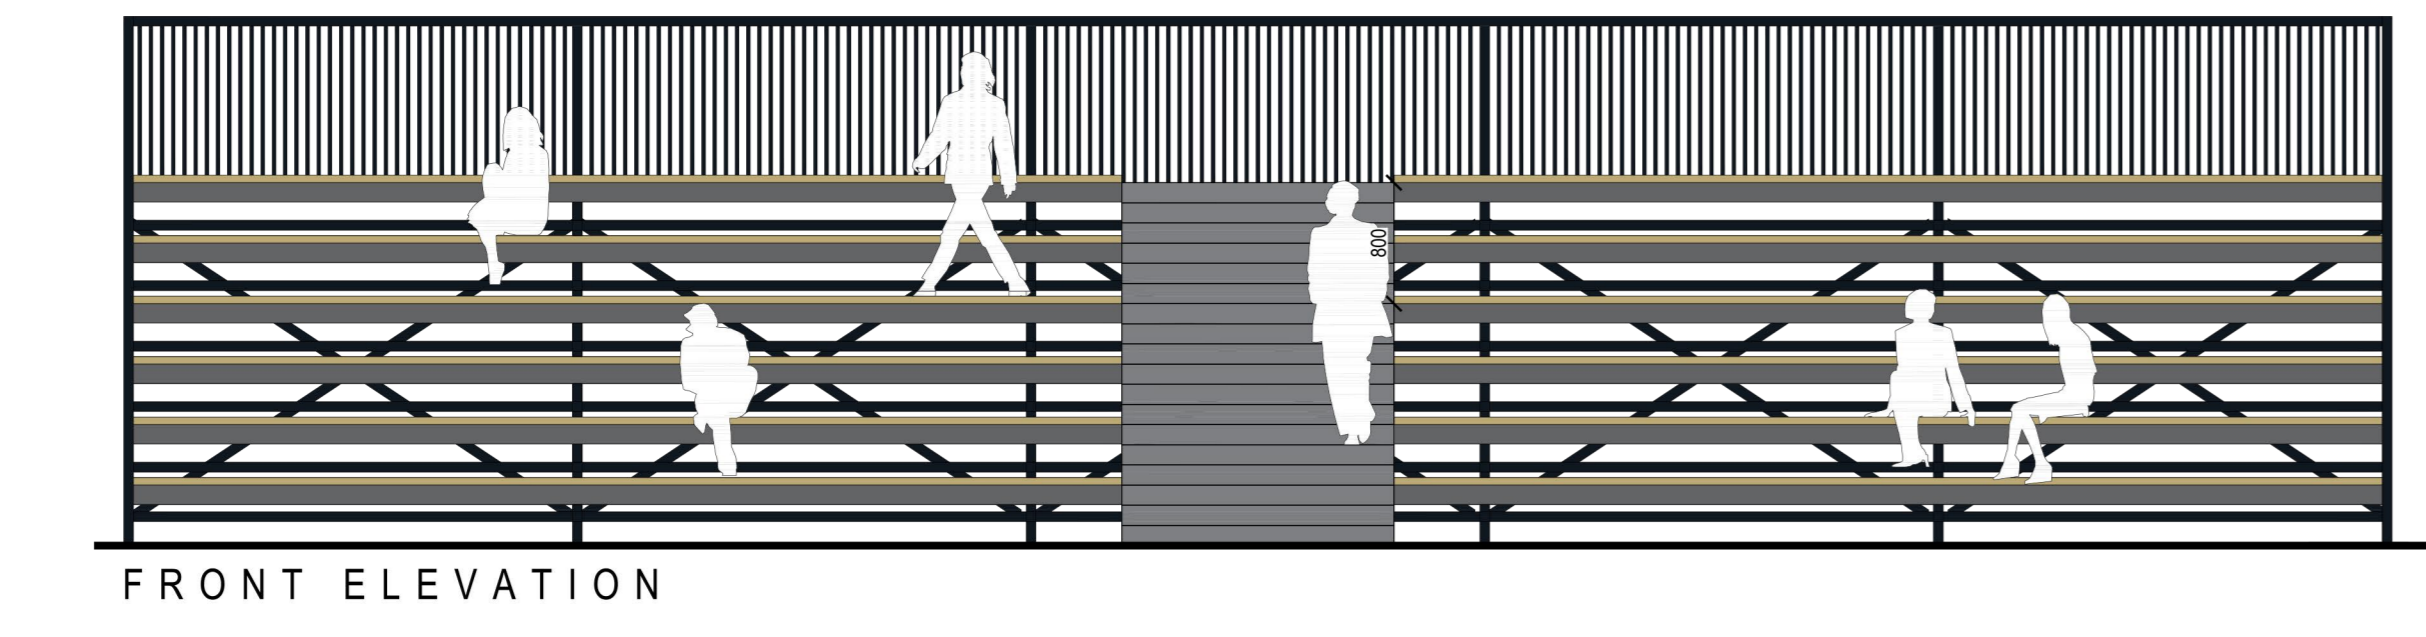

01 Tiered Bleacher Terrace Seating Detail
252 Scale 1:50