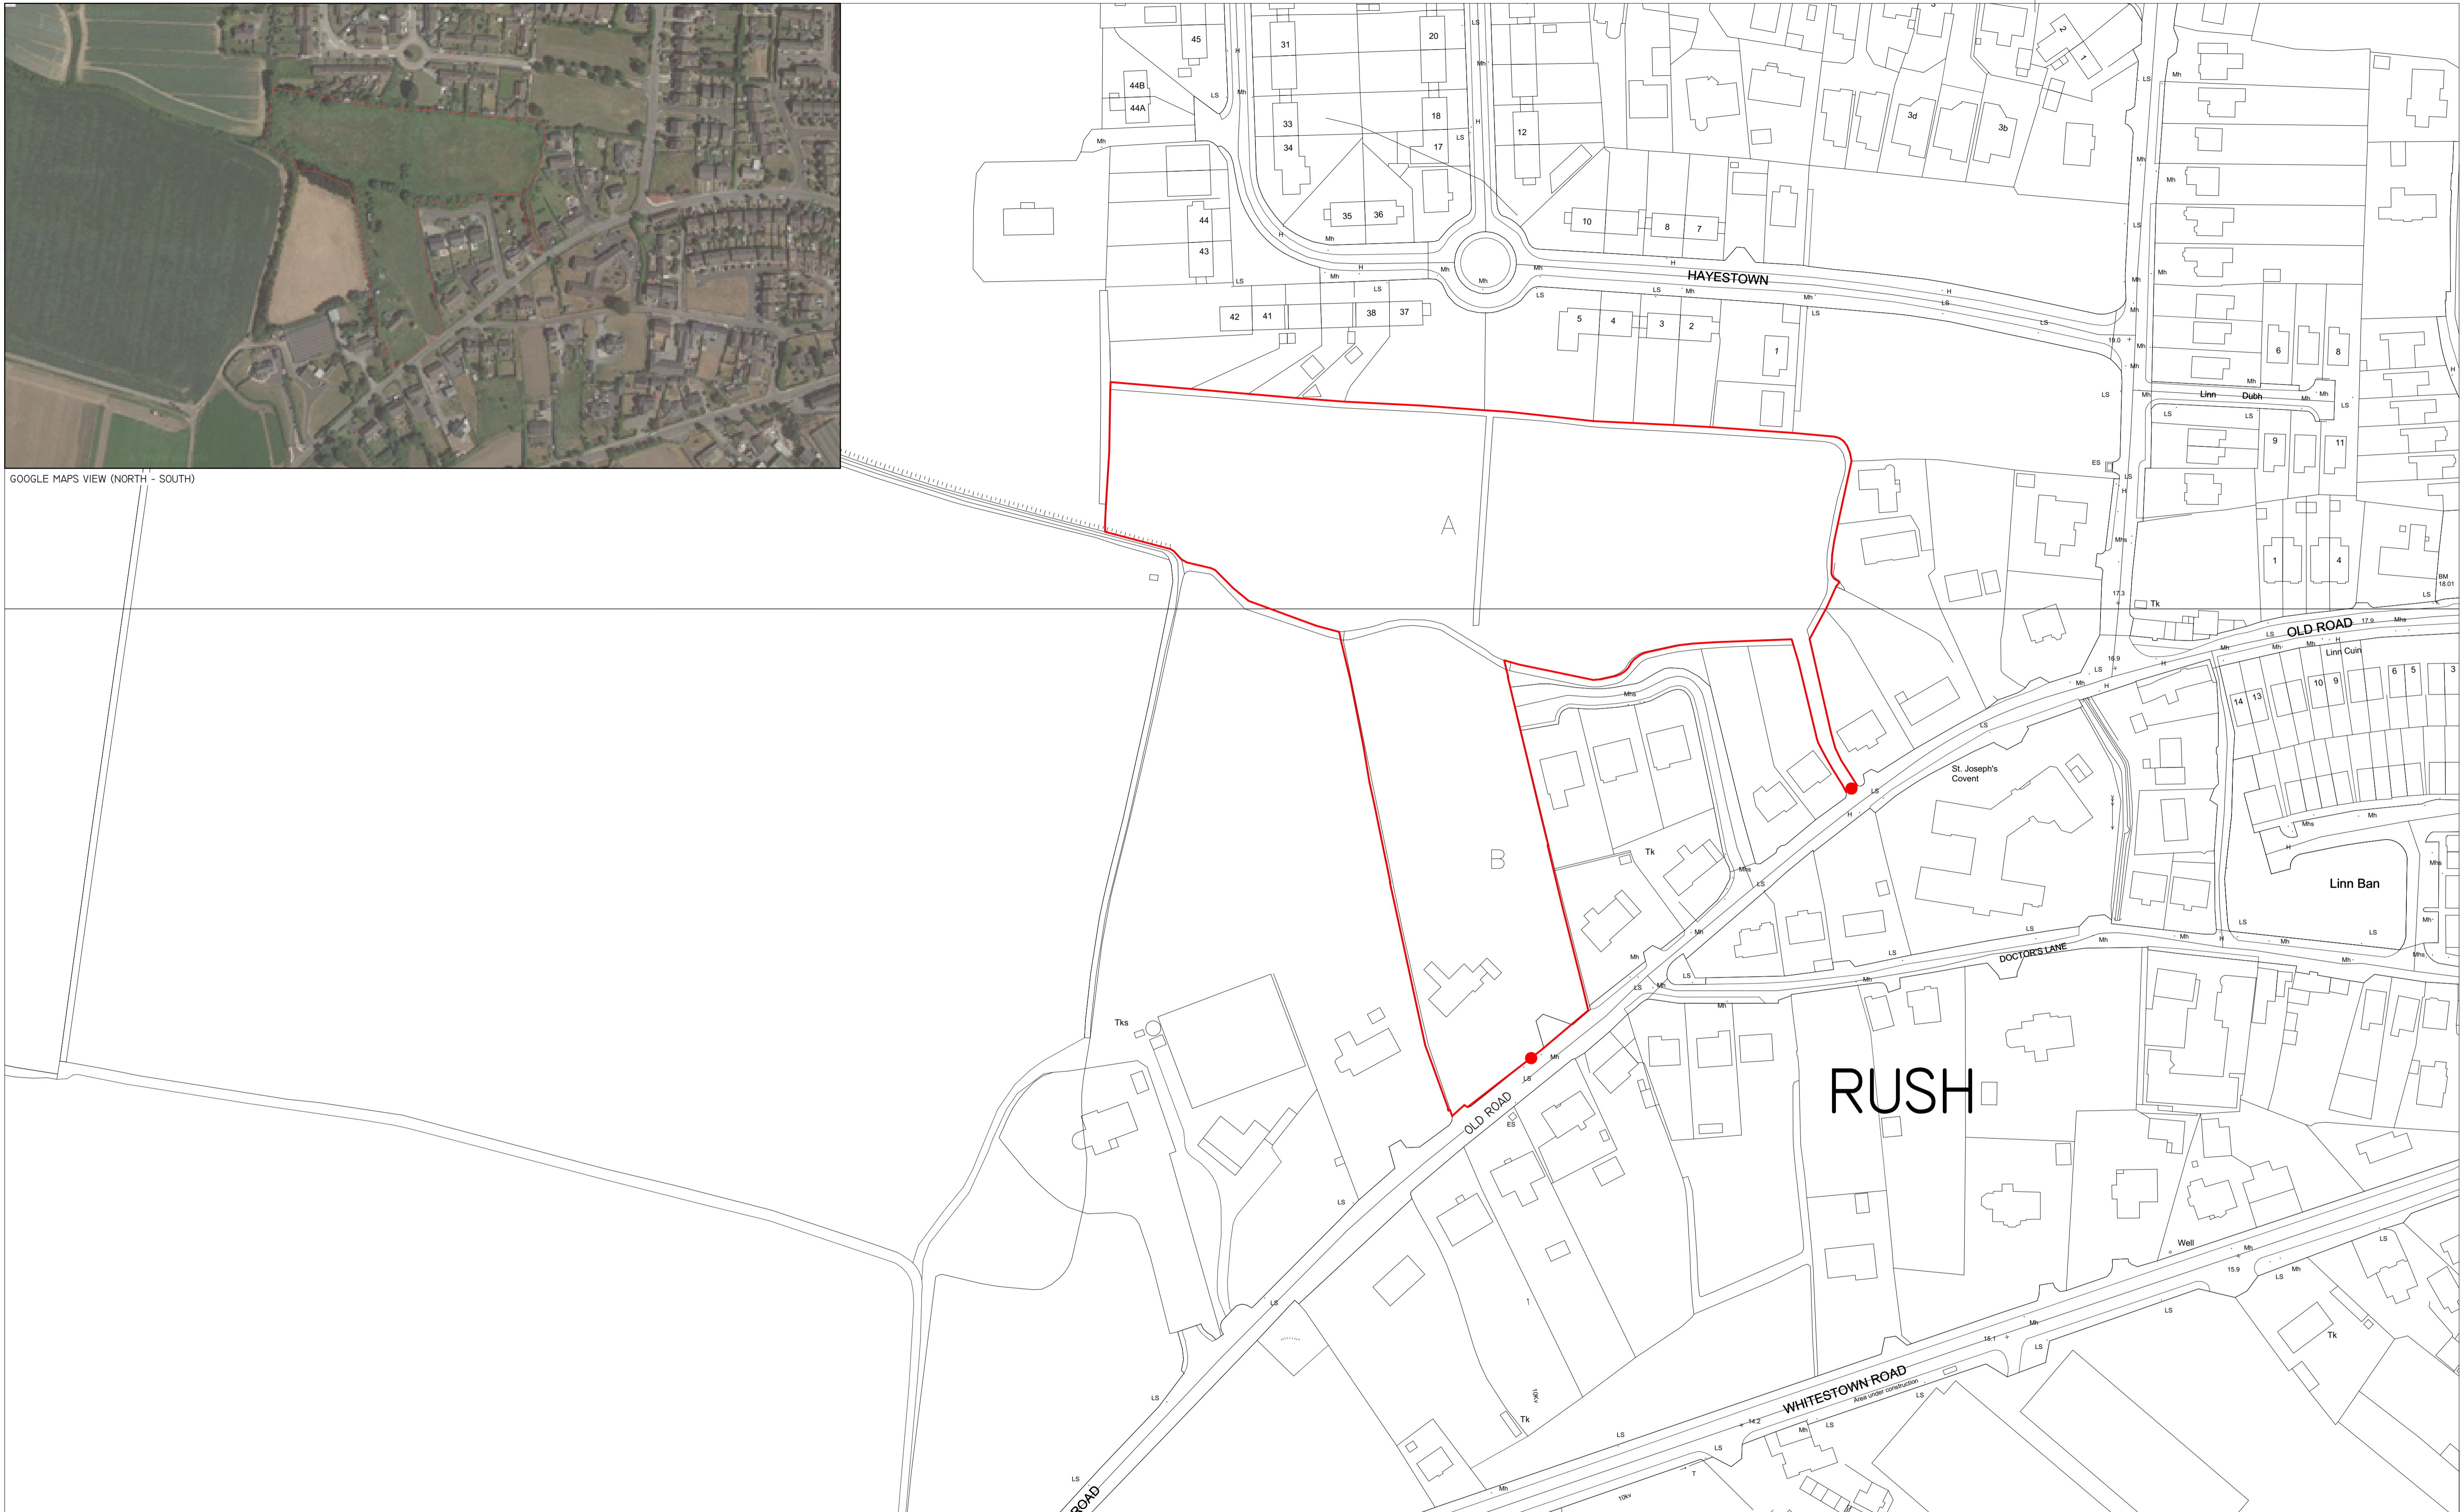

GOOGLE MAPS VIEW (NORTH - SOUTH)

01 SITE LOCATION MAP
001 E1000

LEGEND

- SITE BOUNDARY
- LOCATION OF SITE NOTICE

| REVISION | NOTE | DATE |
|----------|------|------|
| | | |

CLIENT: FINGAL COUNTY COUNCIL HOUSING DEPARTMENT
 PROJECT: PROPOSED HOUSING AT OLD ROAD, HAYESTOWN, RUSH
 DRAWING: SITE LOCATION MAP
PART XI APPLICATION