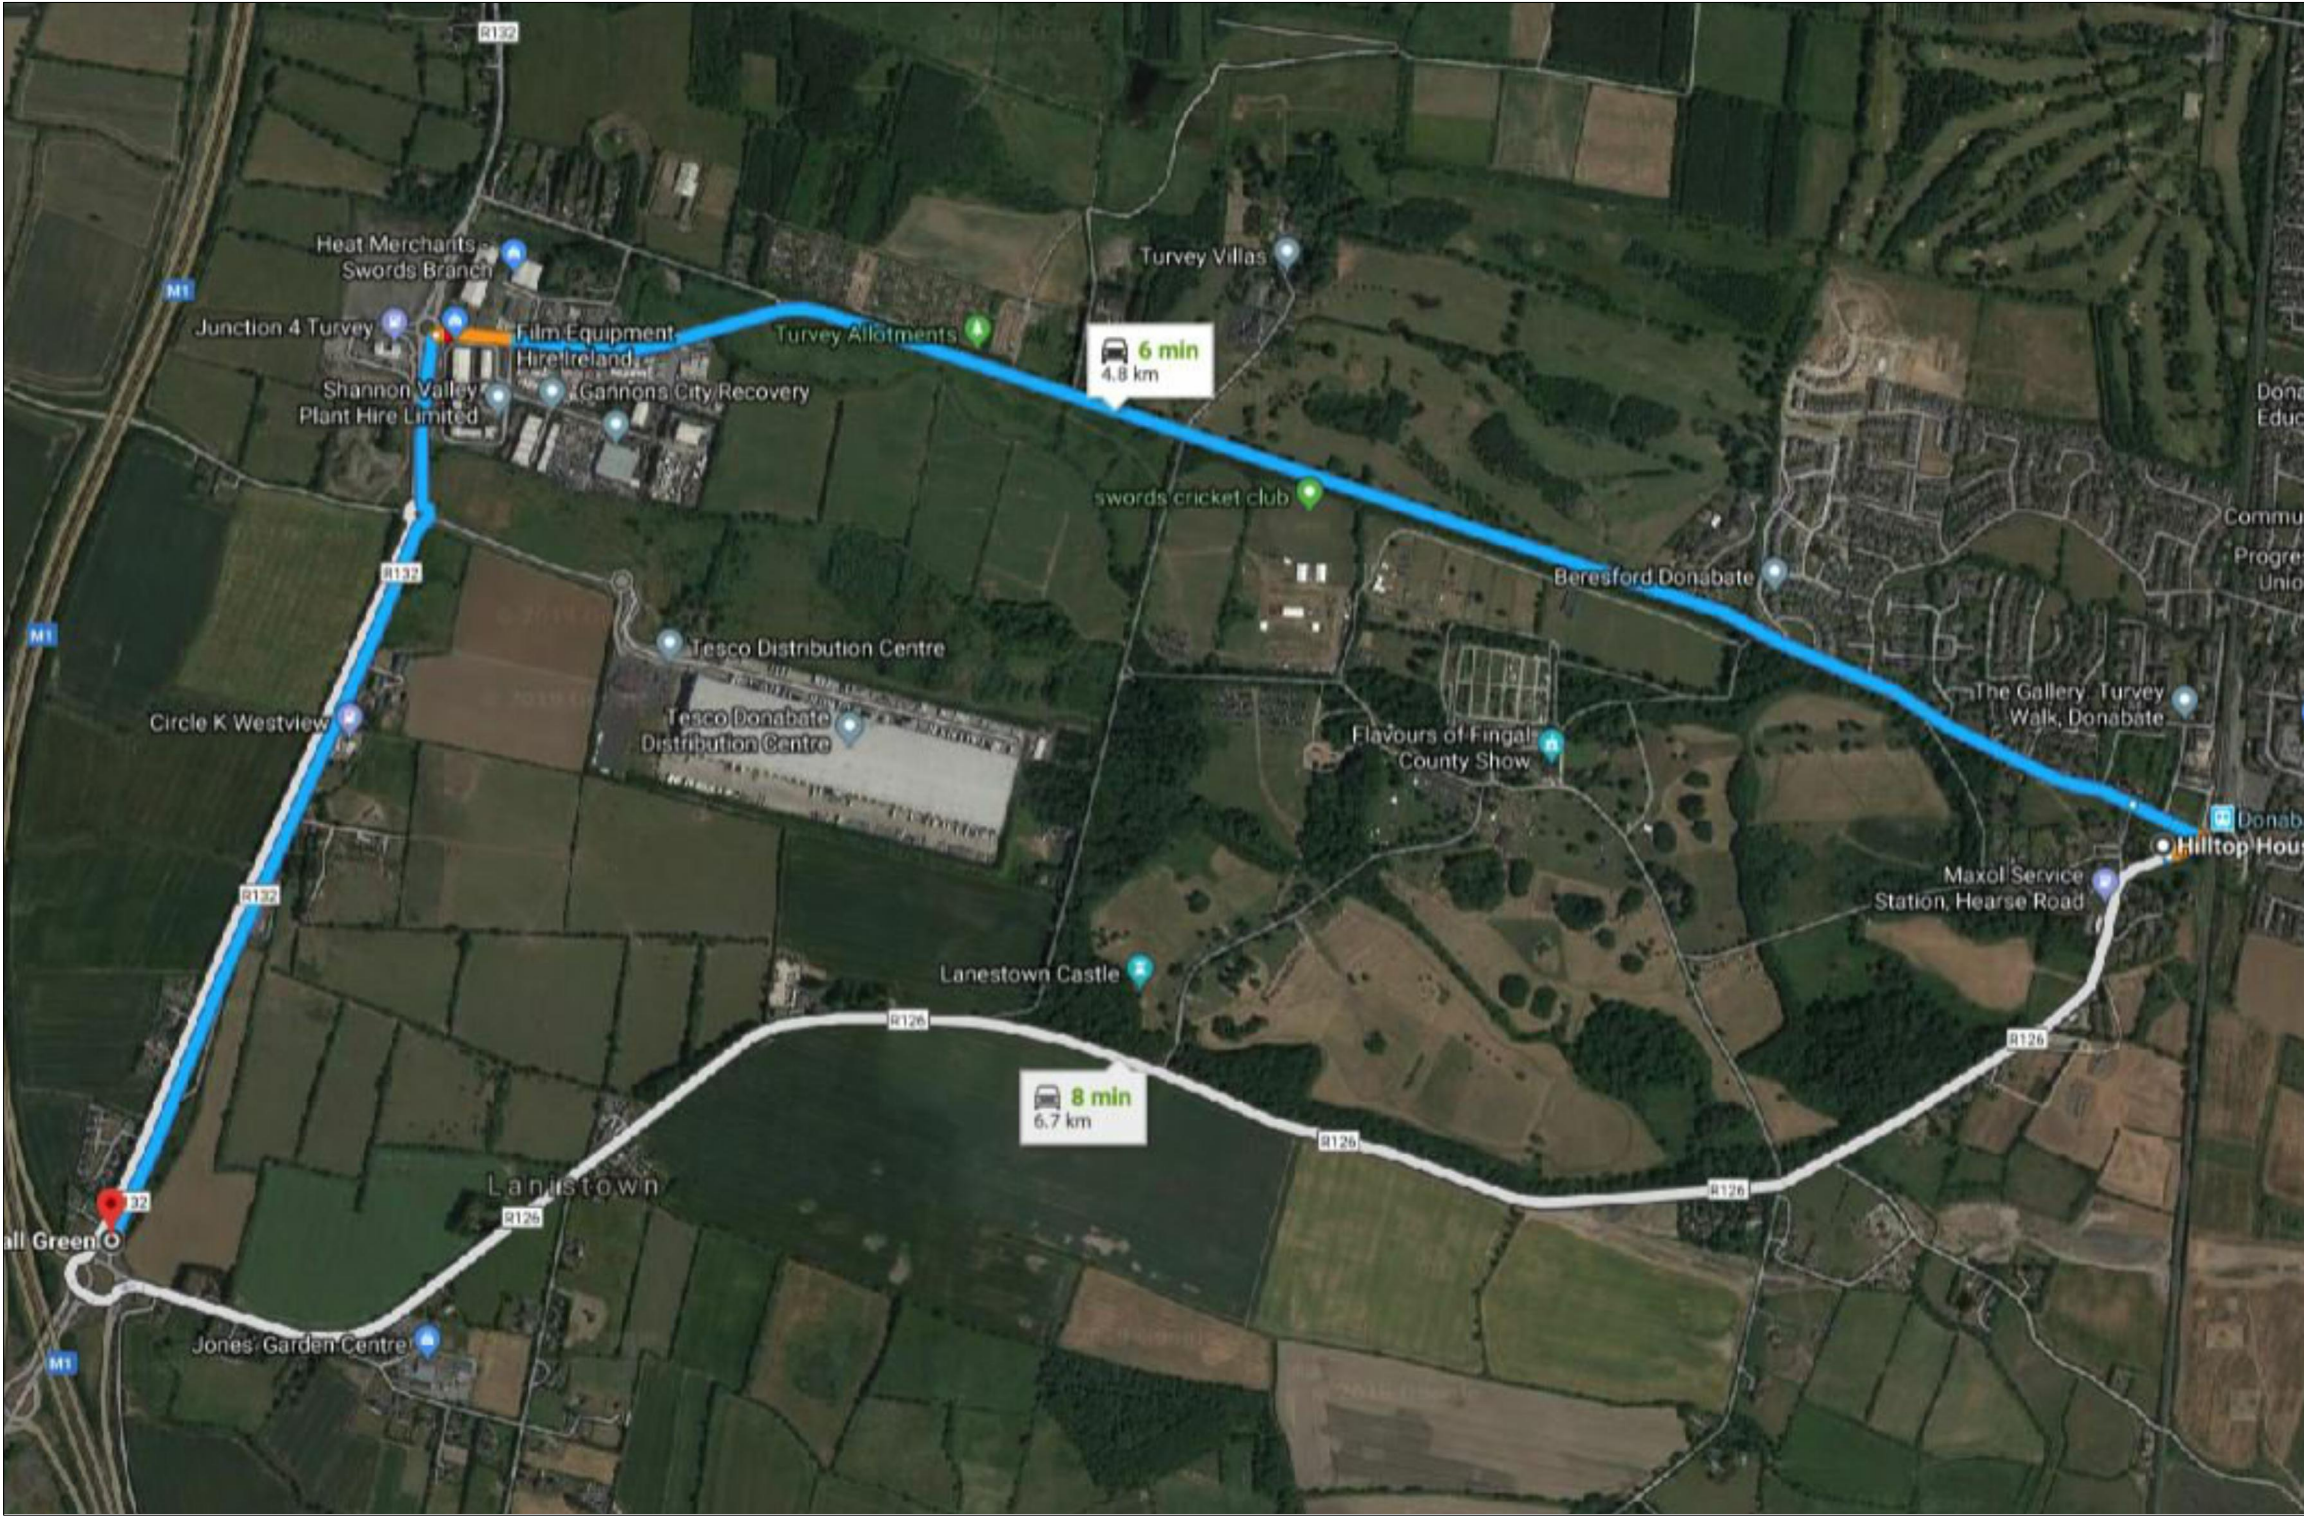

Proposed Work Stage Plan

Method *Road Closure*

R 126, Donabate, Co Dublin

GMC Utilities Group Ltd.,
Millennium Business Park,
Cappagh Road, Finglas West,
Dublin 11.

R132

Turvey Avenue

Cobbe's Lane

R126

Closure Phase 1

Closure Phase 2

Closure Phase 3

Closure Phase 4

Project/Works
 IW- WNM-Construction Works
Location
 R 126, Lonestown, Co Dublin
Drawing
 WM-TMP-3440-REV00
TM Method
 Road Closure
Designer
 IM
Date
 08.03.2019

Recommended Print
 A3

GMC Utilities Group Ltd.,
 Millennium Business Park,
 Cappagh Road, Finglas West,
 Dublin 11.

R132

Cobbe's Lane

Turvey Avenue

R126

Closure Phase 1

Local Access To Hearse Road Only No HGV

Diversion Route To Donabate

Hearse Road Closed / No Access To R132 Lissenhall Interchange Local Access Only

Project/Works
 IW- WNM-Construction Works
Location
 R 126, Lonestown, Co Dublin
Drawing
 WM-TMP-3441-REV00
TM Method
 Road Closure
Designer
 IM
Date
 08.03.2019