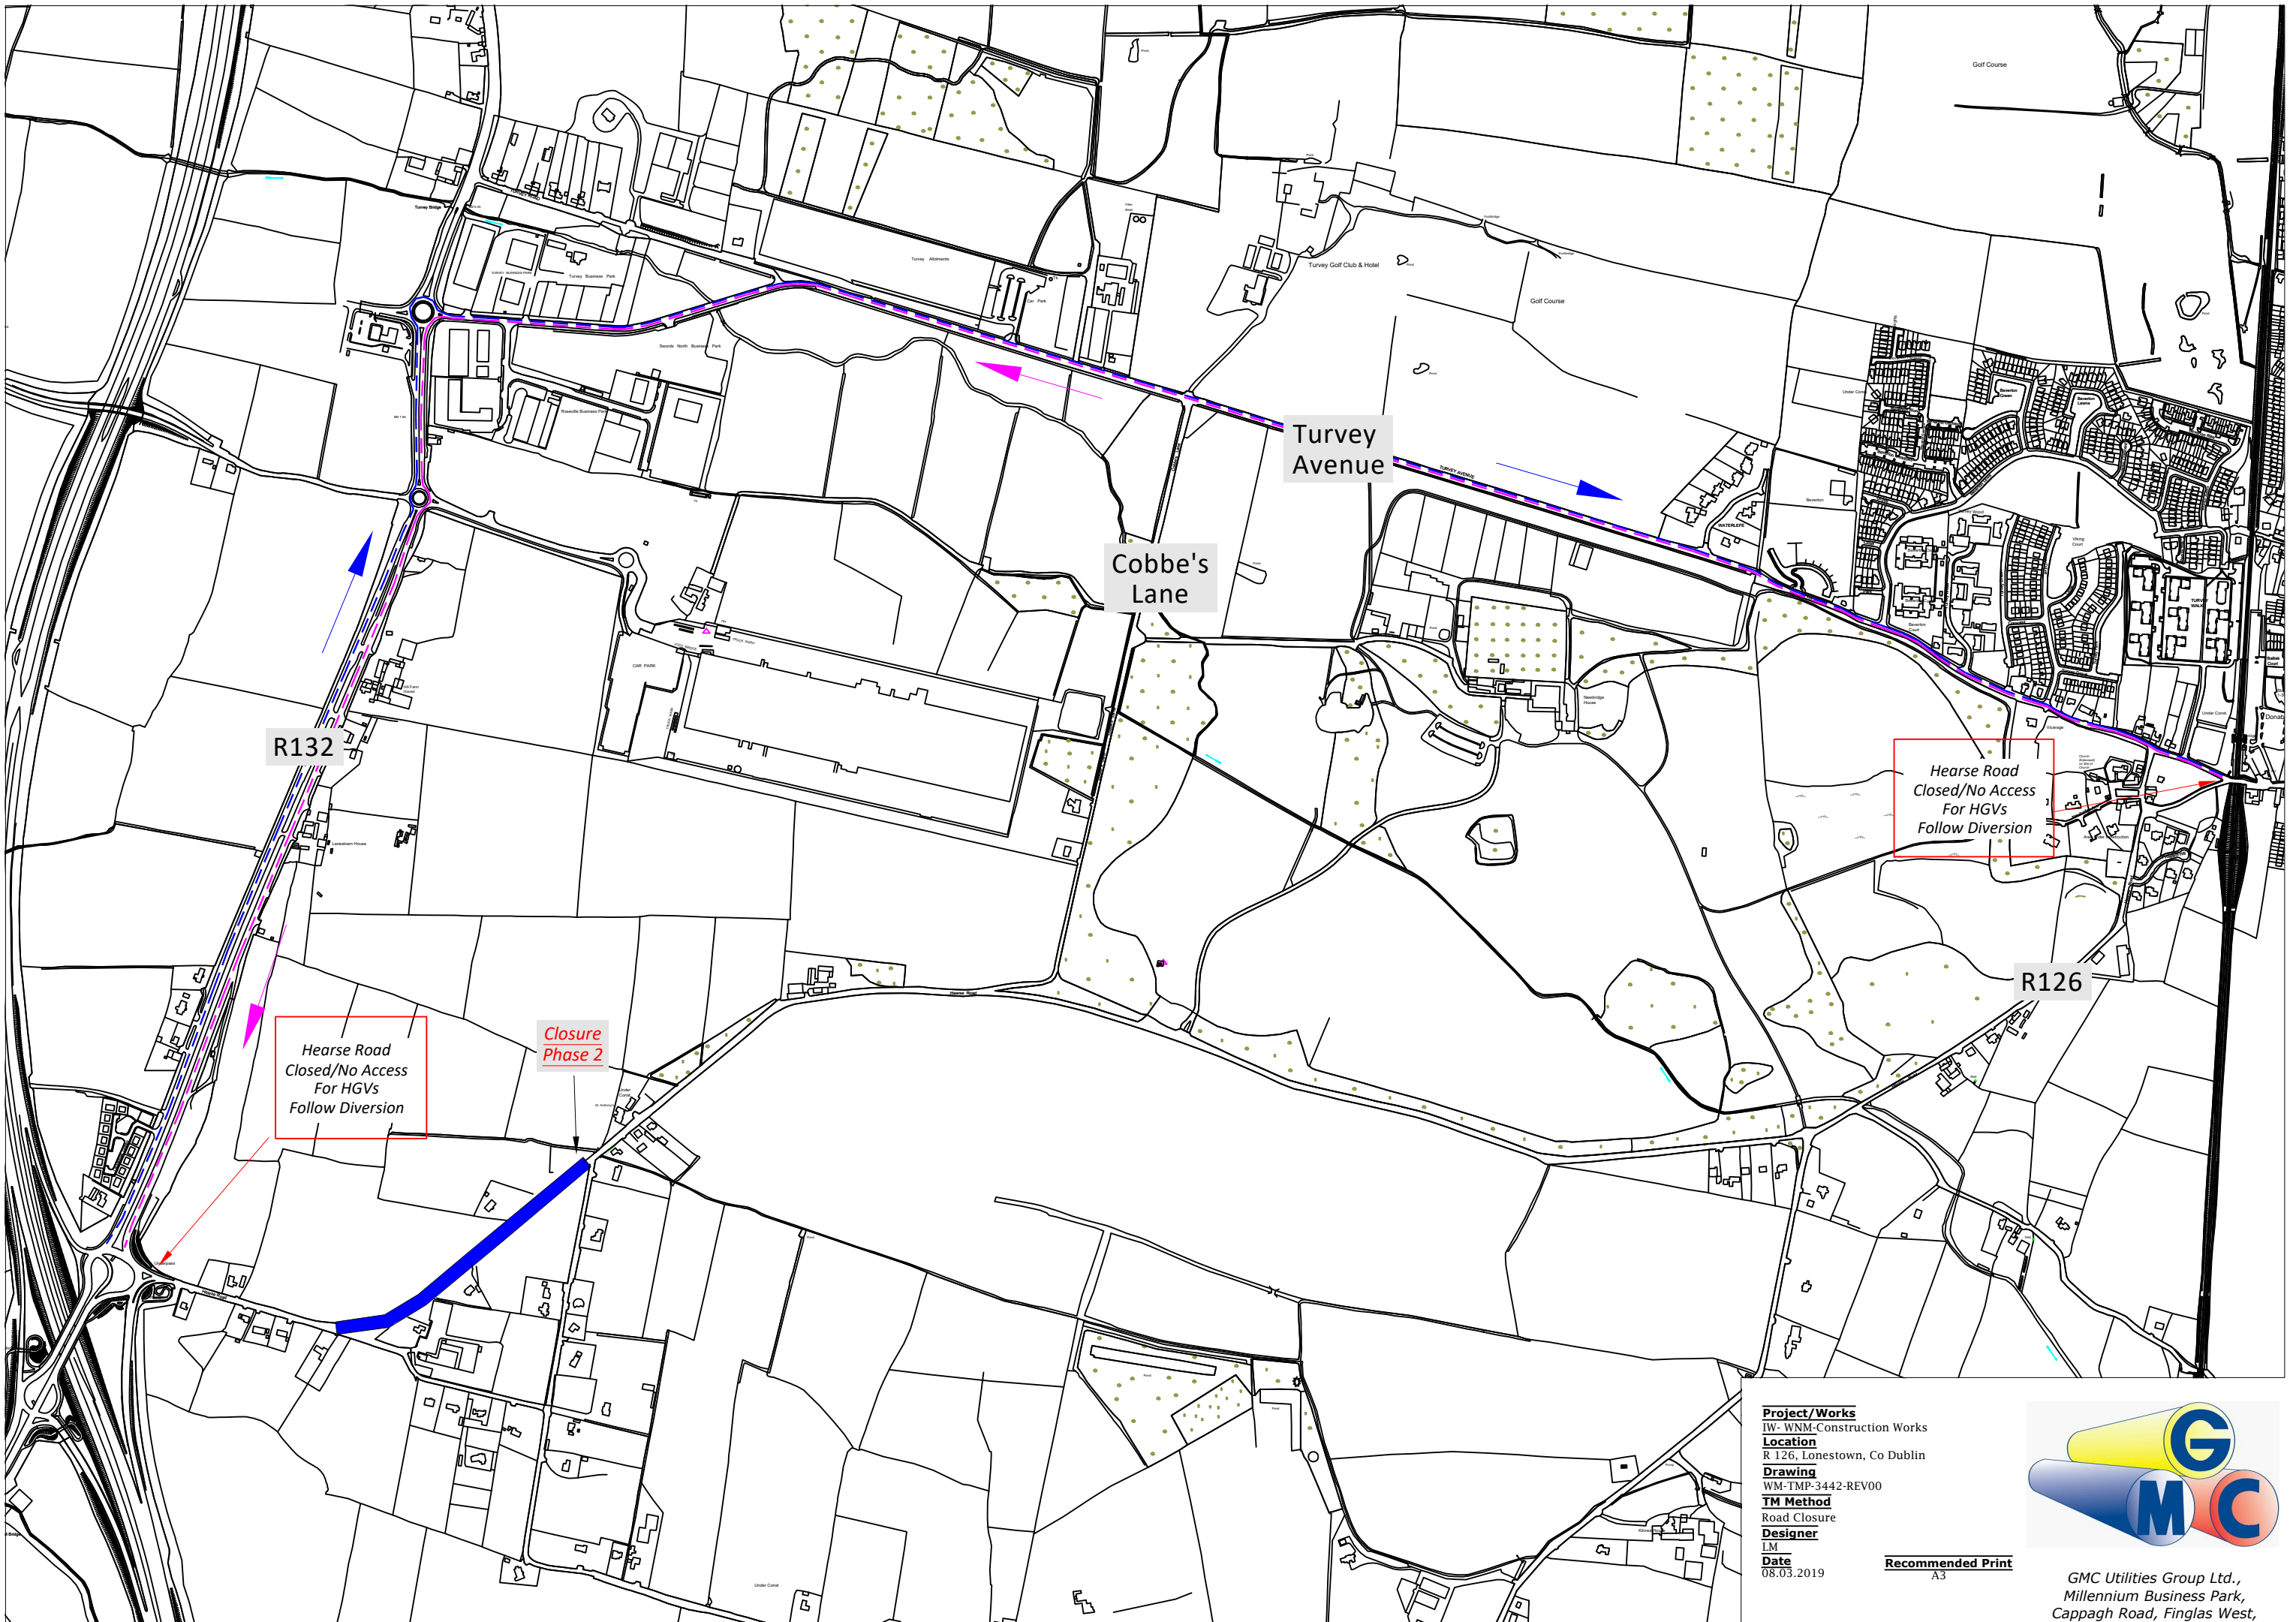

R132

Turvey Avenue

Cobbe's Lane

R126

Hearse Road
Closed/No Access
For HGVs
Follow Diversion

Closure
Phase 2

Hearse Road
Closed/No Access
For HGVs
Follow Diversion

Project/Works
IW- WNM-Construction Works
Location
R 126, Lonestown, Co Dublin
Drawing
WM-TMP-3442-REV00
TM Method
Road Closure
Designer
IM
Date
08.03.2019

Recommended Print
A3

GMC Utilities Group Ltd.,
Millennium Business Park,
Cappagh Road, Finglas West,
Dublin 11.