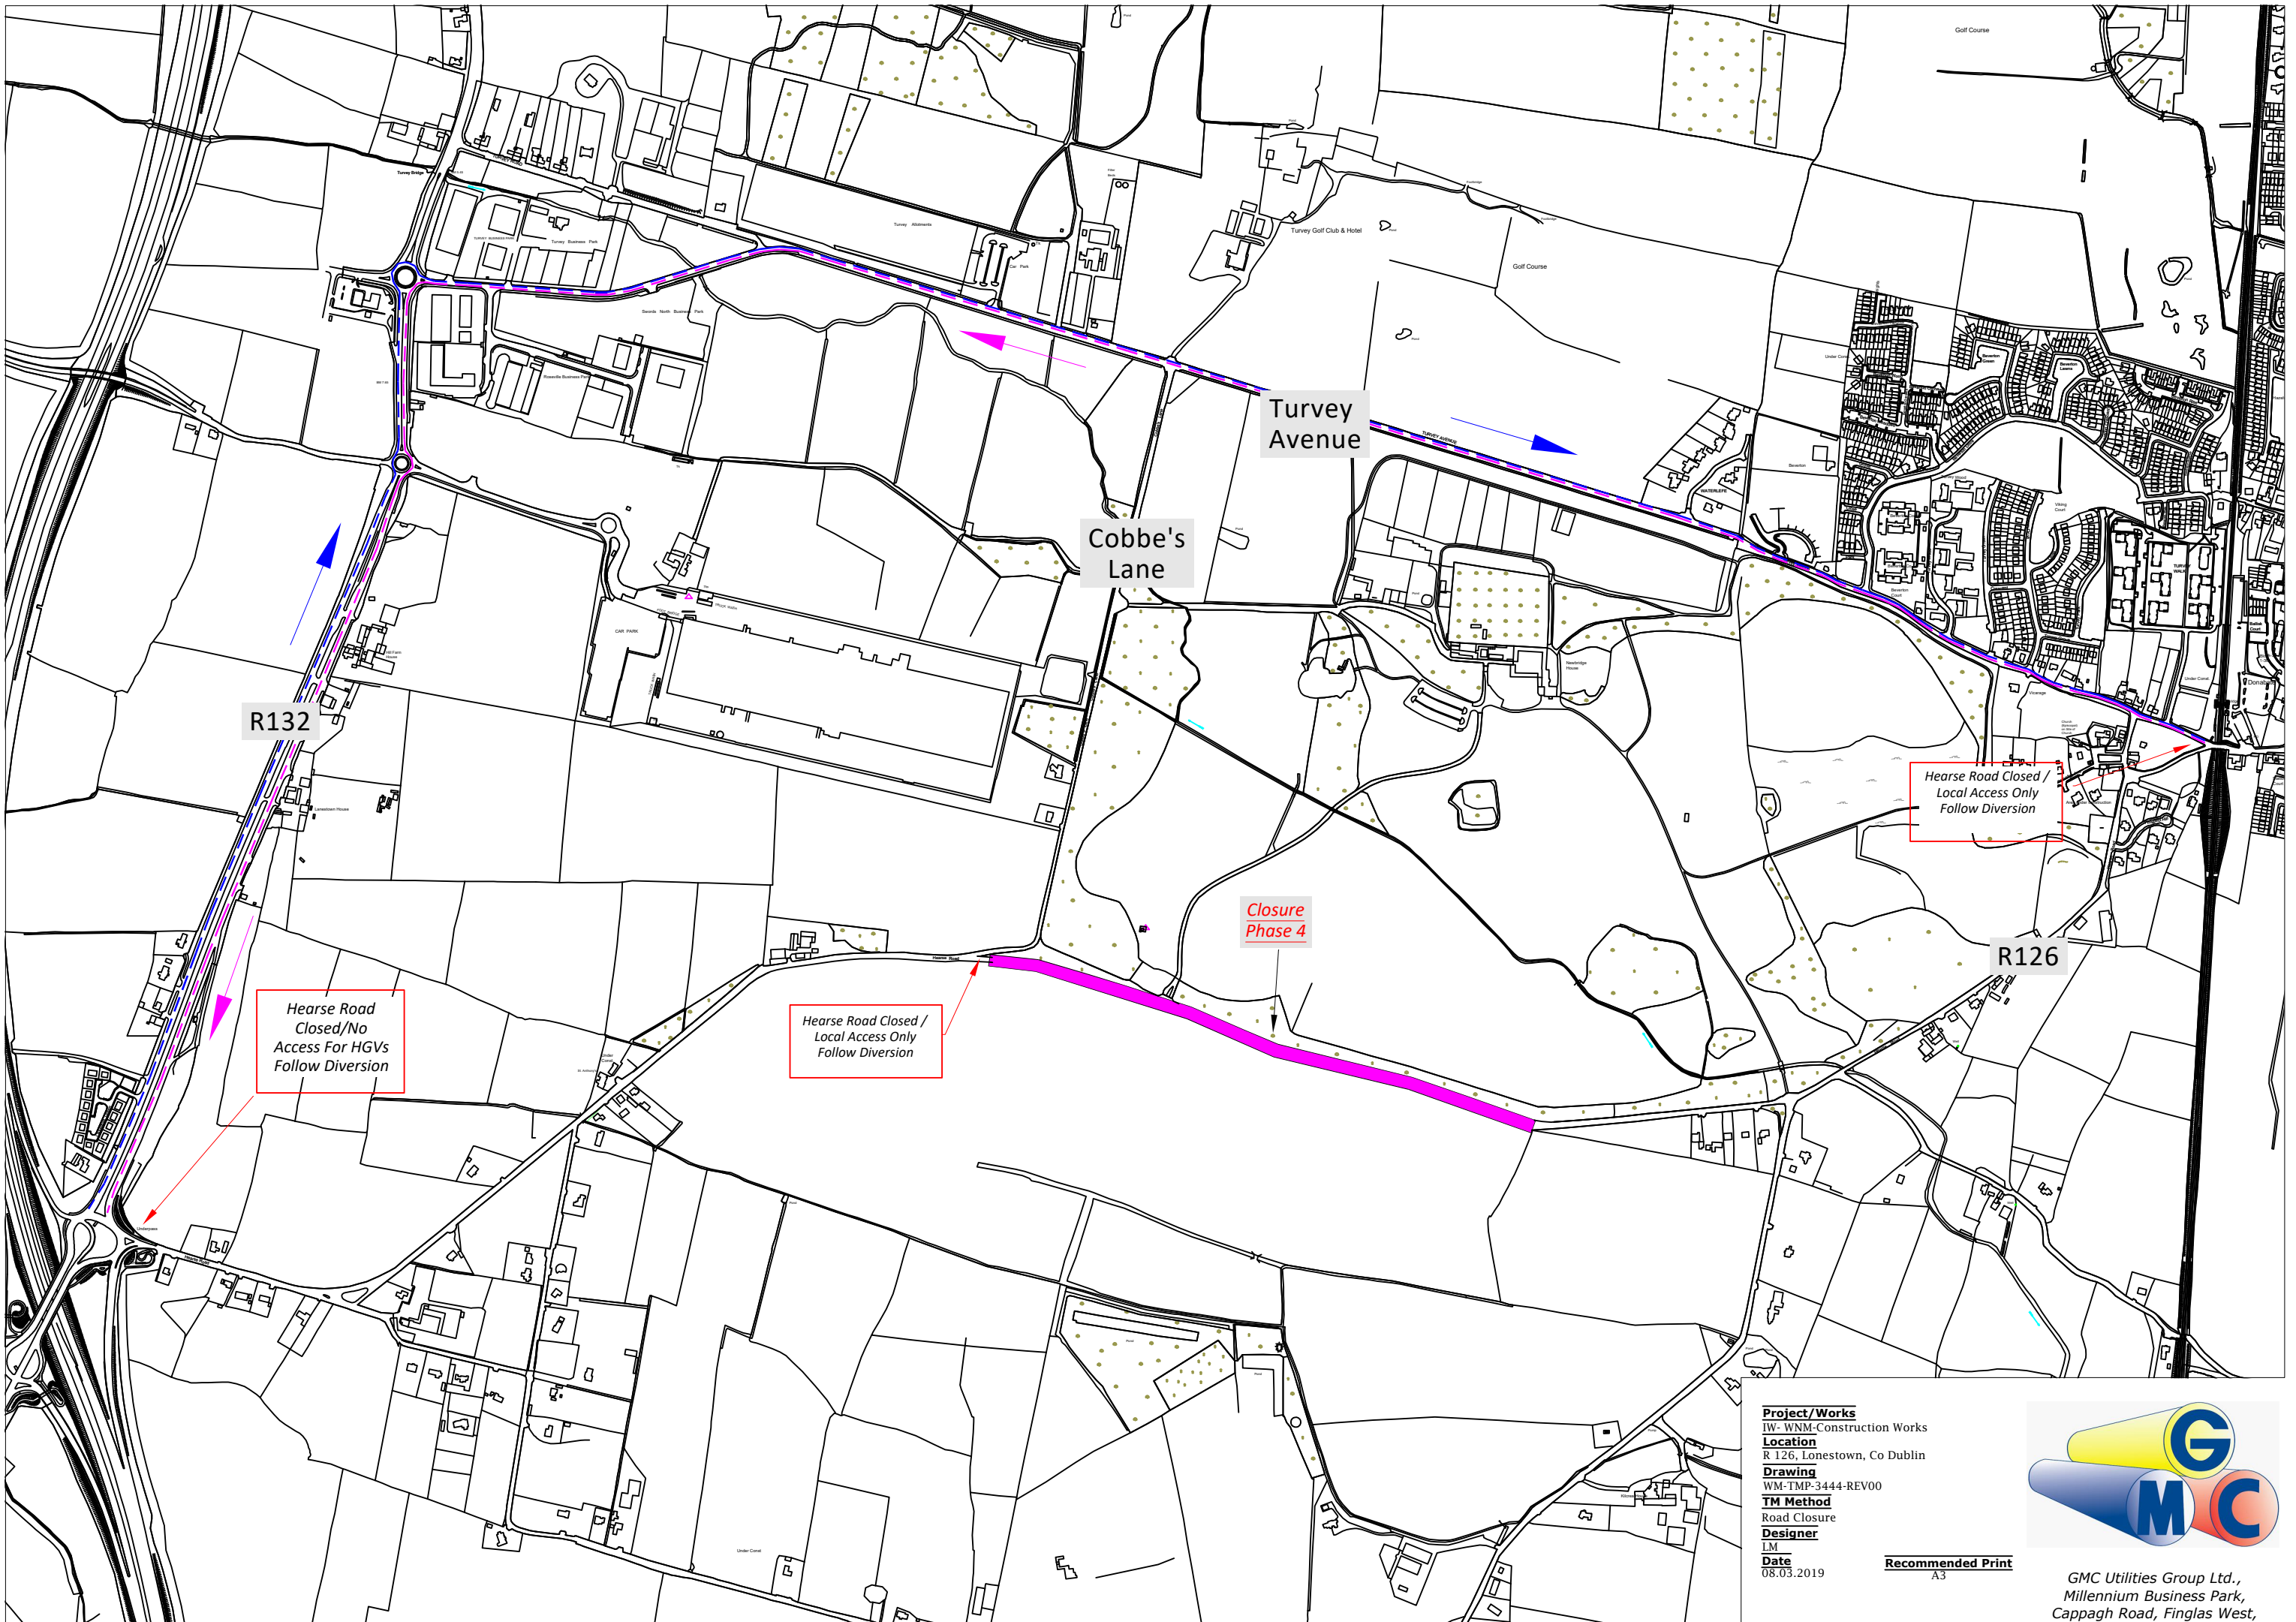

Project/Works
IW- WNM-Construction Works
Location
R 126, Lonestown, Co Dublin
Drawing
WM-TMP-3444-REV00
TM Method
Road Closure
Designer
IM
Date
08.03.2019

Recommended Print
A3

GMC Utilities Group Ltd.,
Millennium Business Park,
Cappagh Road, Finglas West,
Dublin 11.