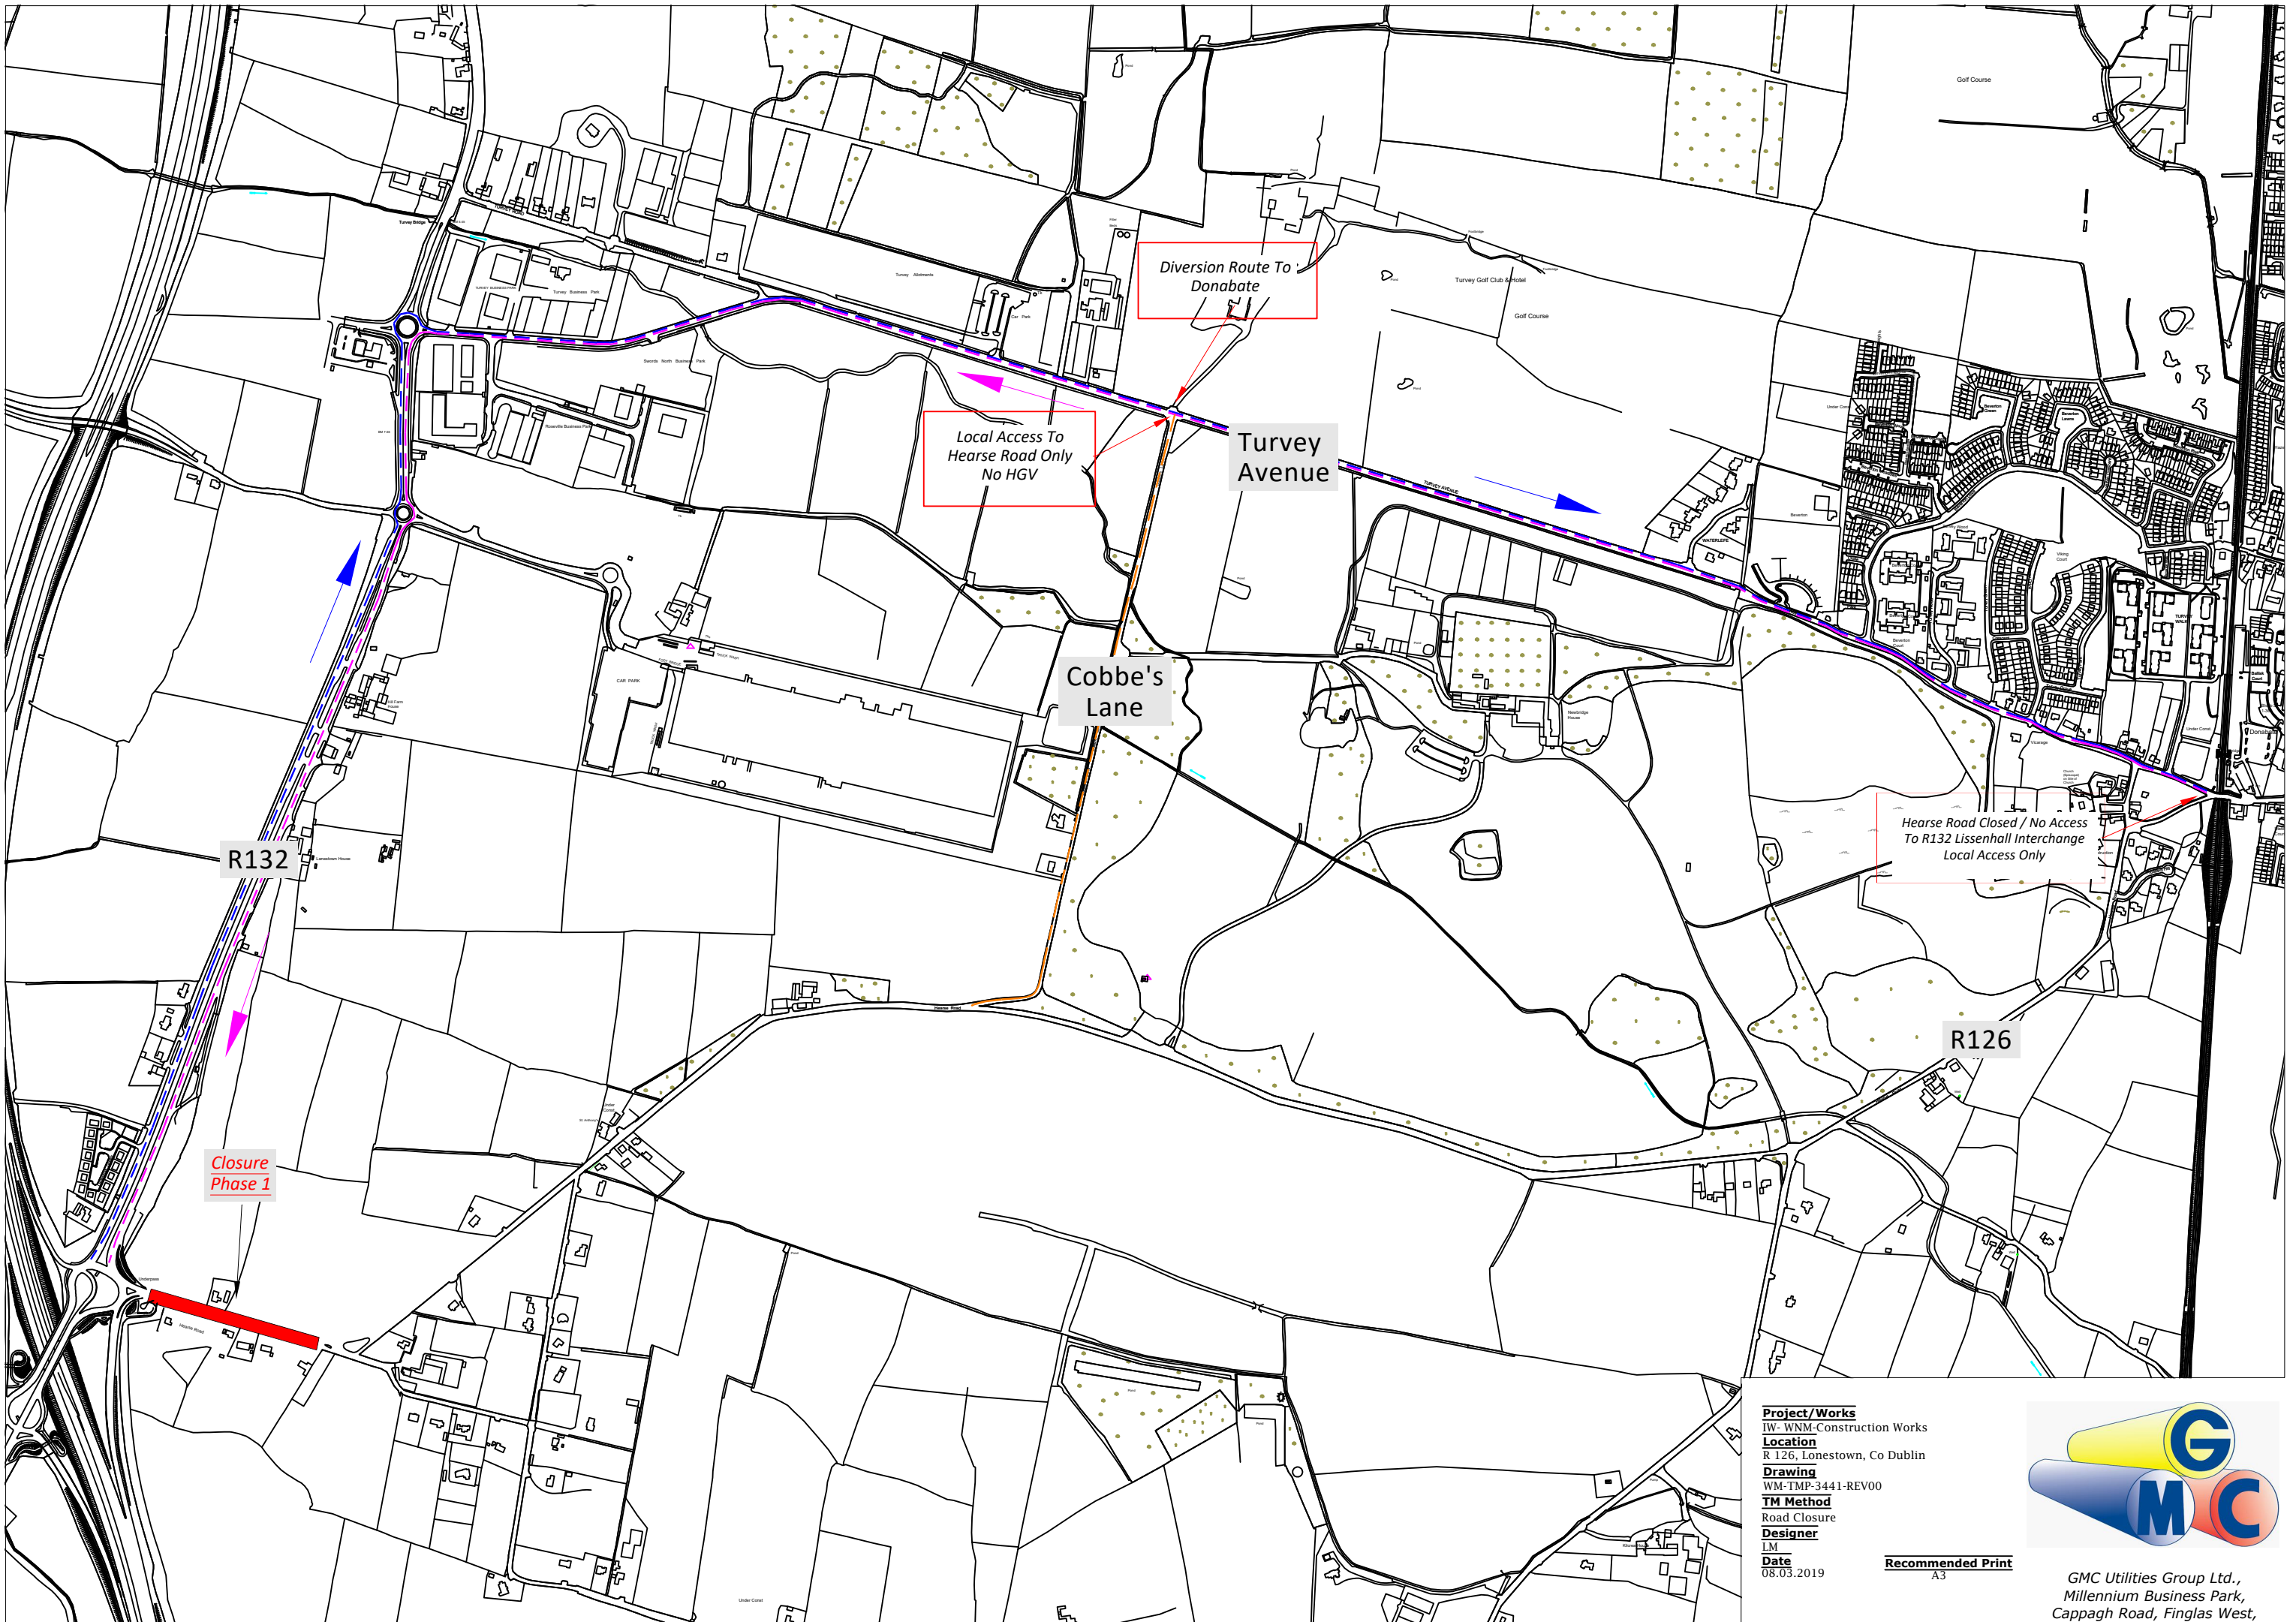

R132

Cobbe's Lane

Turvey Avenue

R126

Closure Phase 1

Local Access To Hearse Road Only No HGV

Diversion Route To Donabate

Hearse Road Closed / No Access To R132 Lissenhall Interchange Local Access Only

Project/Works
IW- WNM-Construction Works
Location
R 126, Lonestown, Co Dublin
Drawing
WM-TMP-3441-REV00
TM Method
Road Closure
Designer
IM
Date
08.03.2019

Recommended Print
A3

GMC Utilities Group Ltd.,
Millennium Business Park,
Cappagh Road, Finglas West,
Dublin 11.