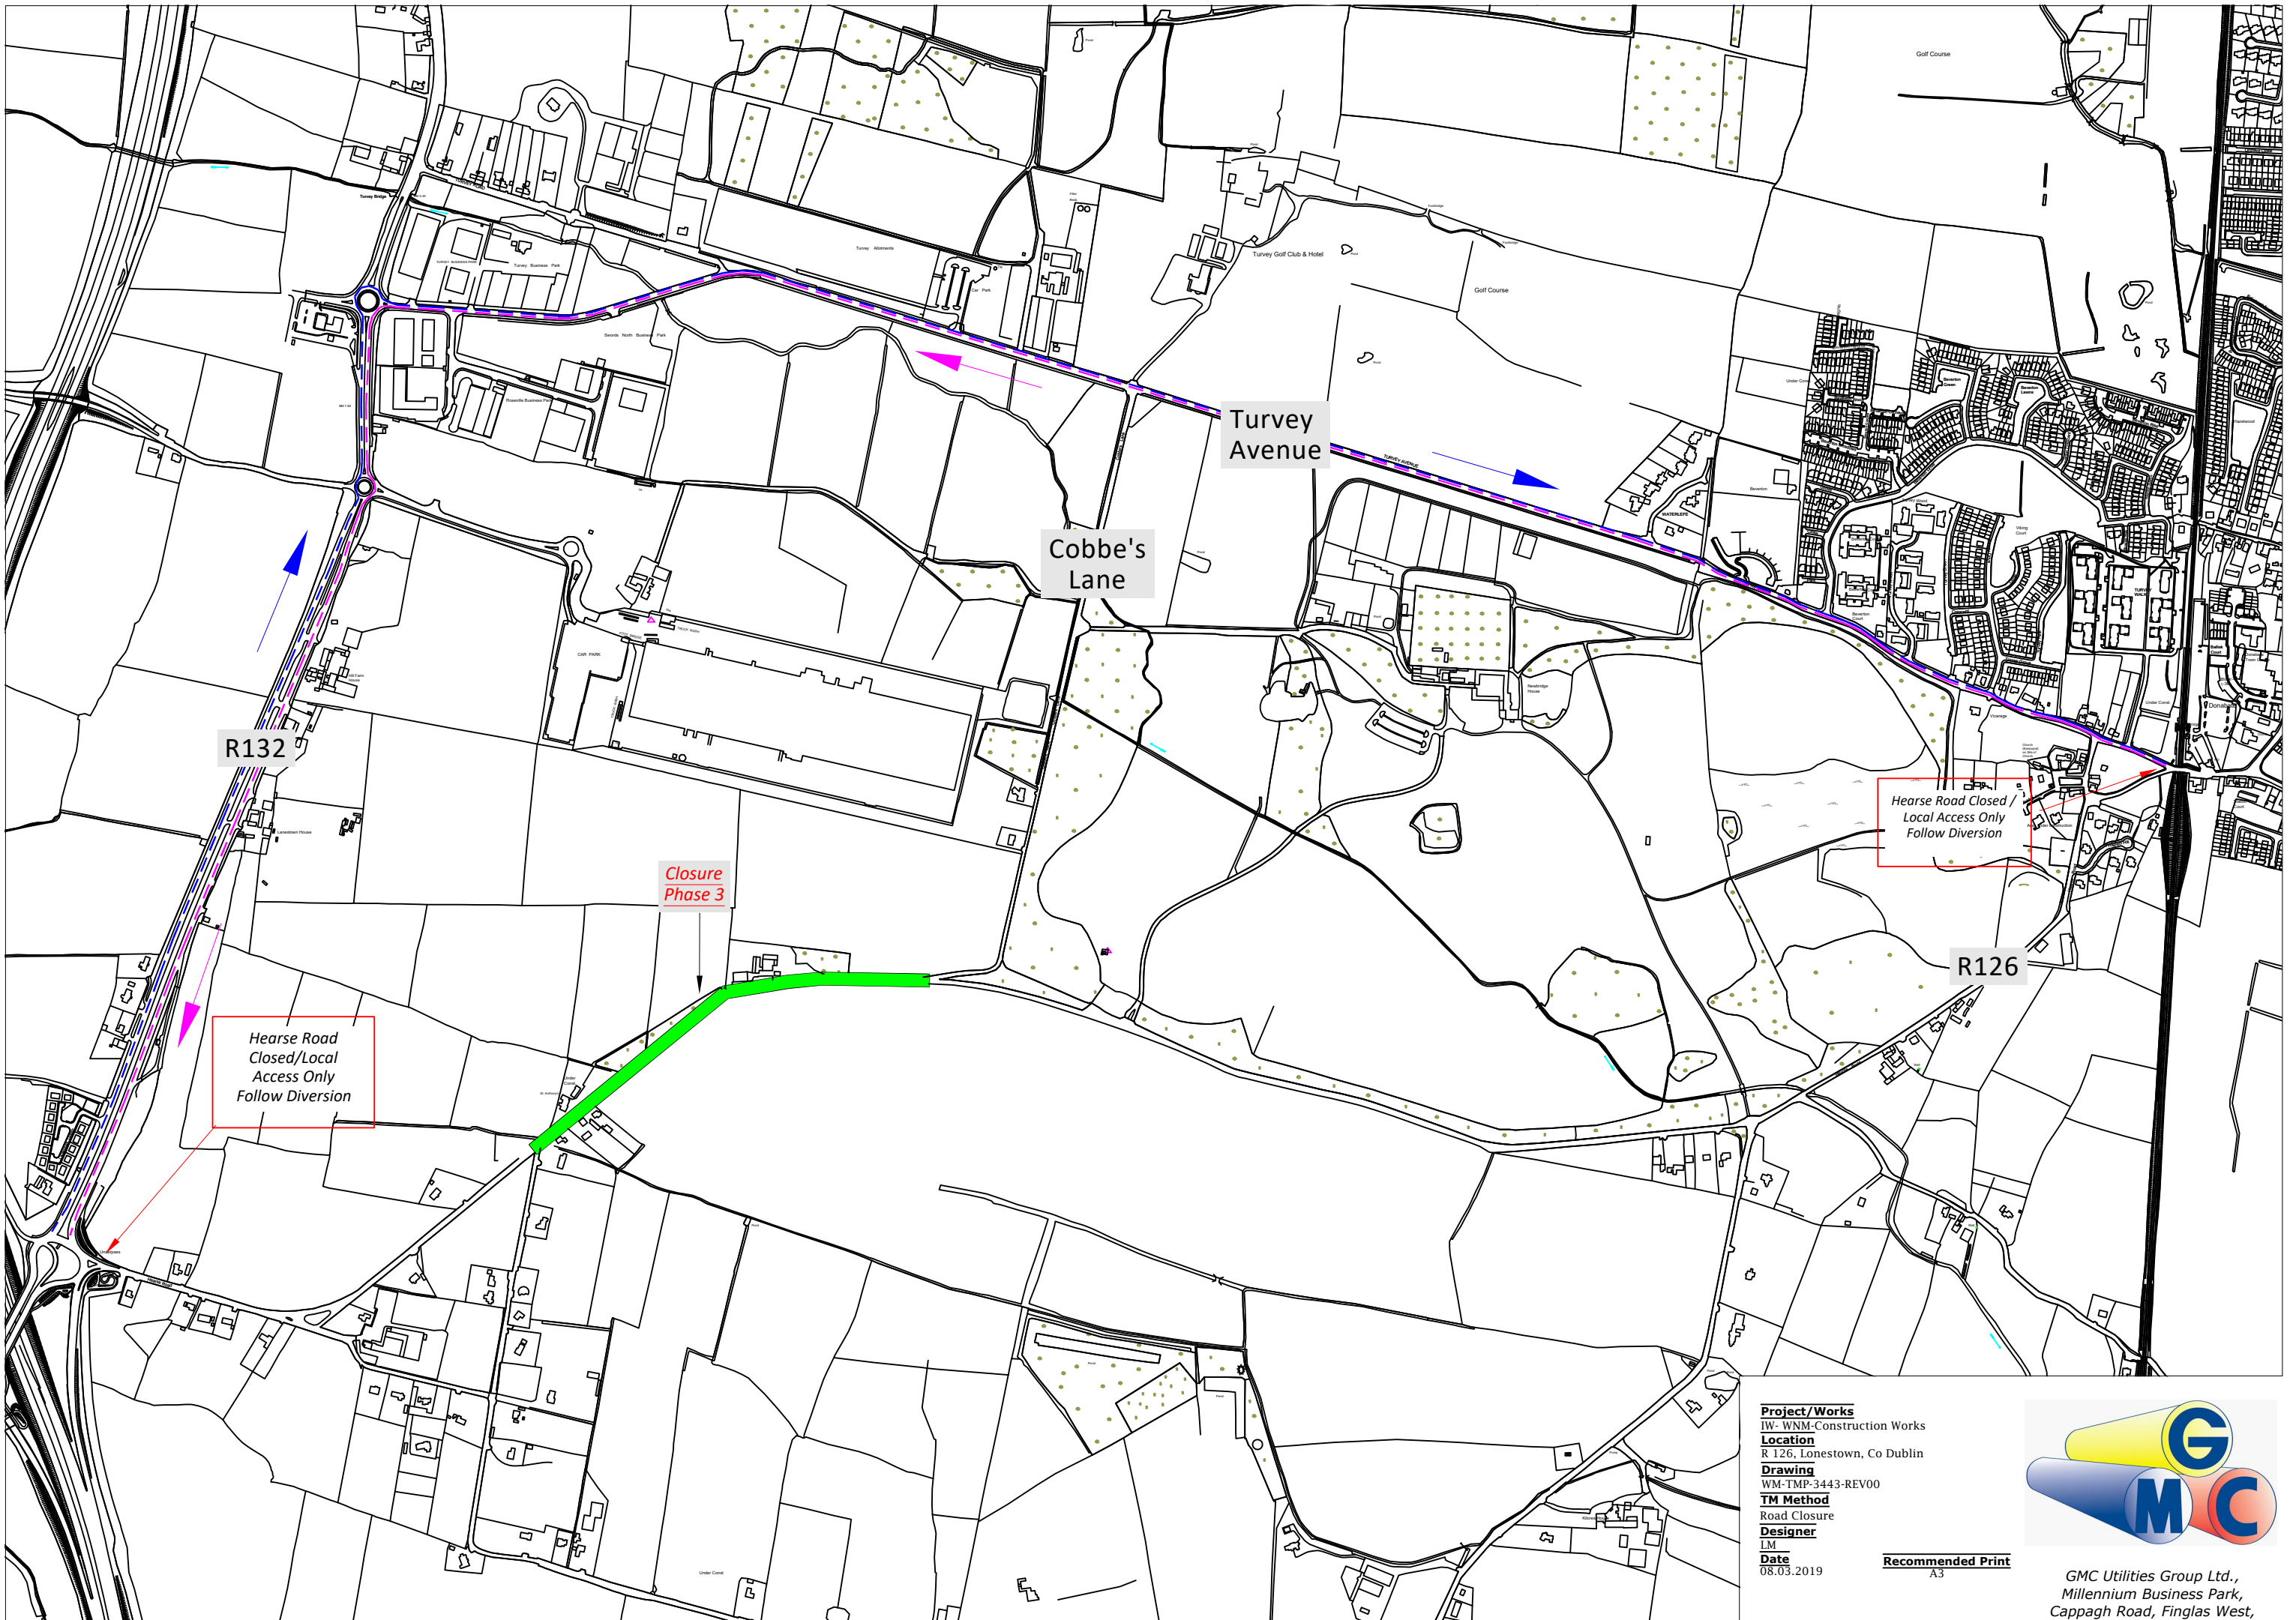

Project/Works
IW- WNM-Construction Works
Location
R 126, Lonestown, Co Dublin
Drawing
WM-TMP-3443-REV00
TM Method
Road Closure
Designer
IM
Date
08.03.2019

Recommended Print
A3

GMC Utilities Group Ltd.,
Millennium Business Park,
Cappagh Road, Finglas West,
Dublin 11.