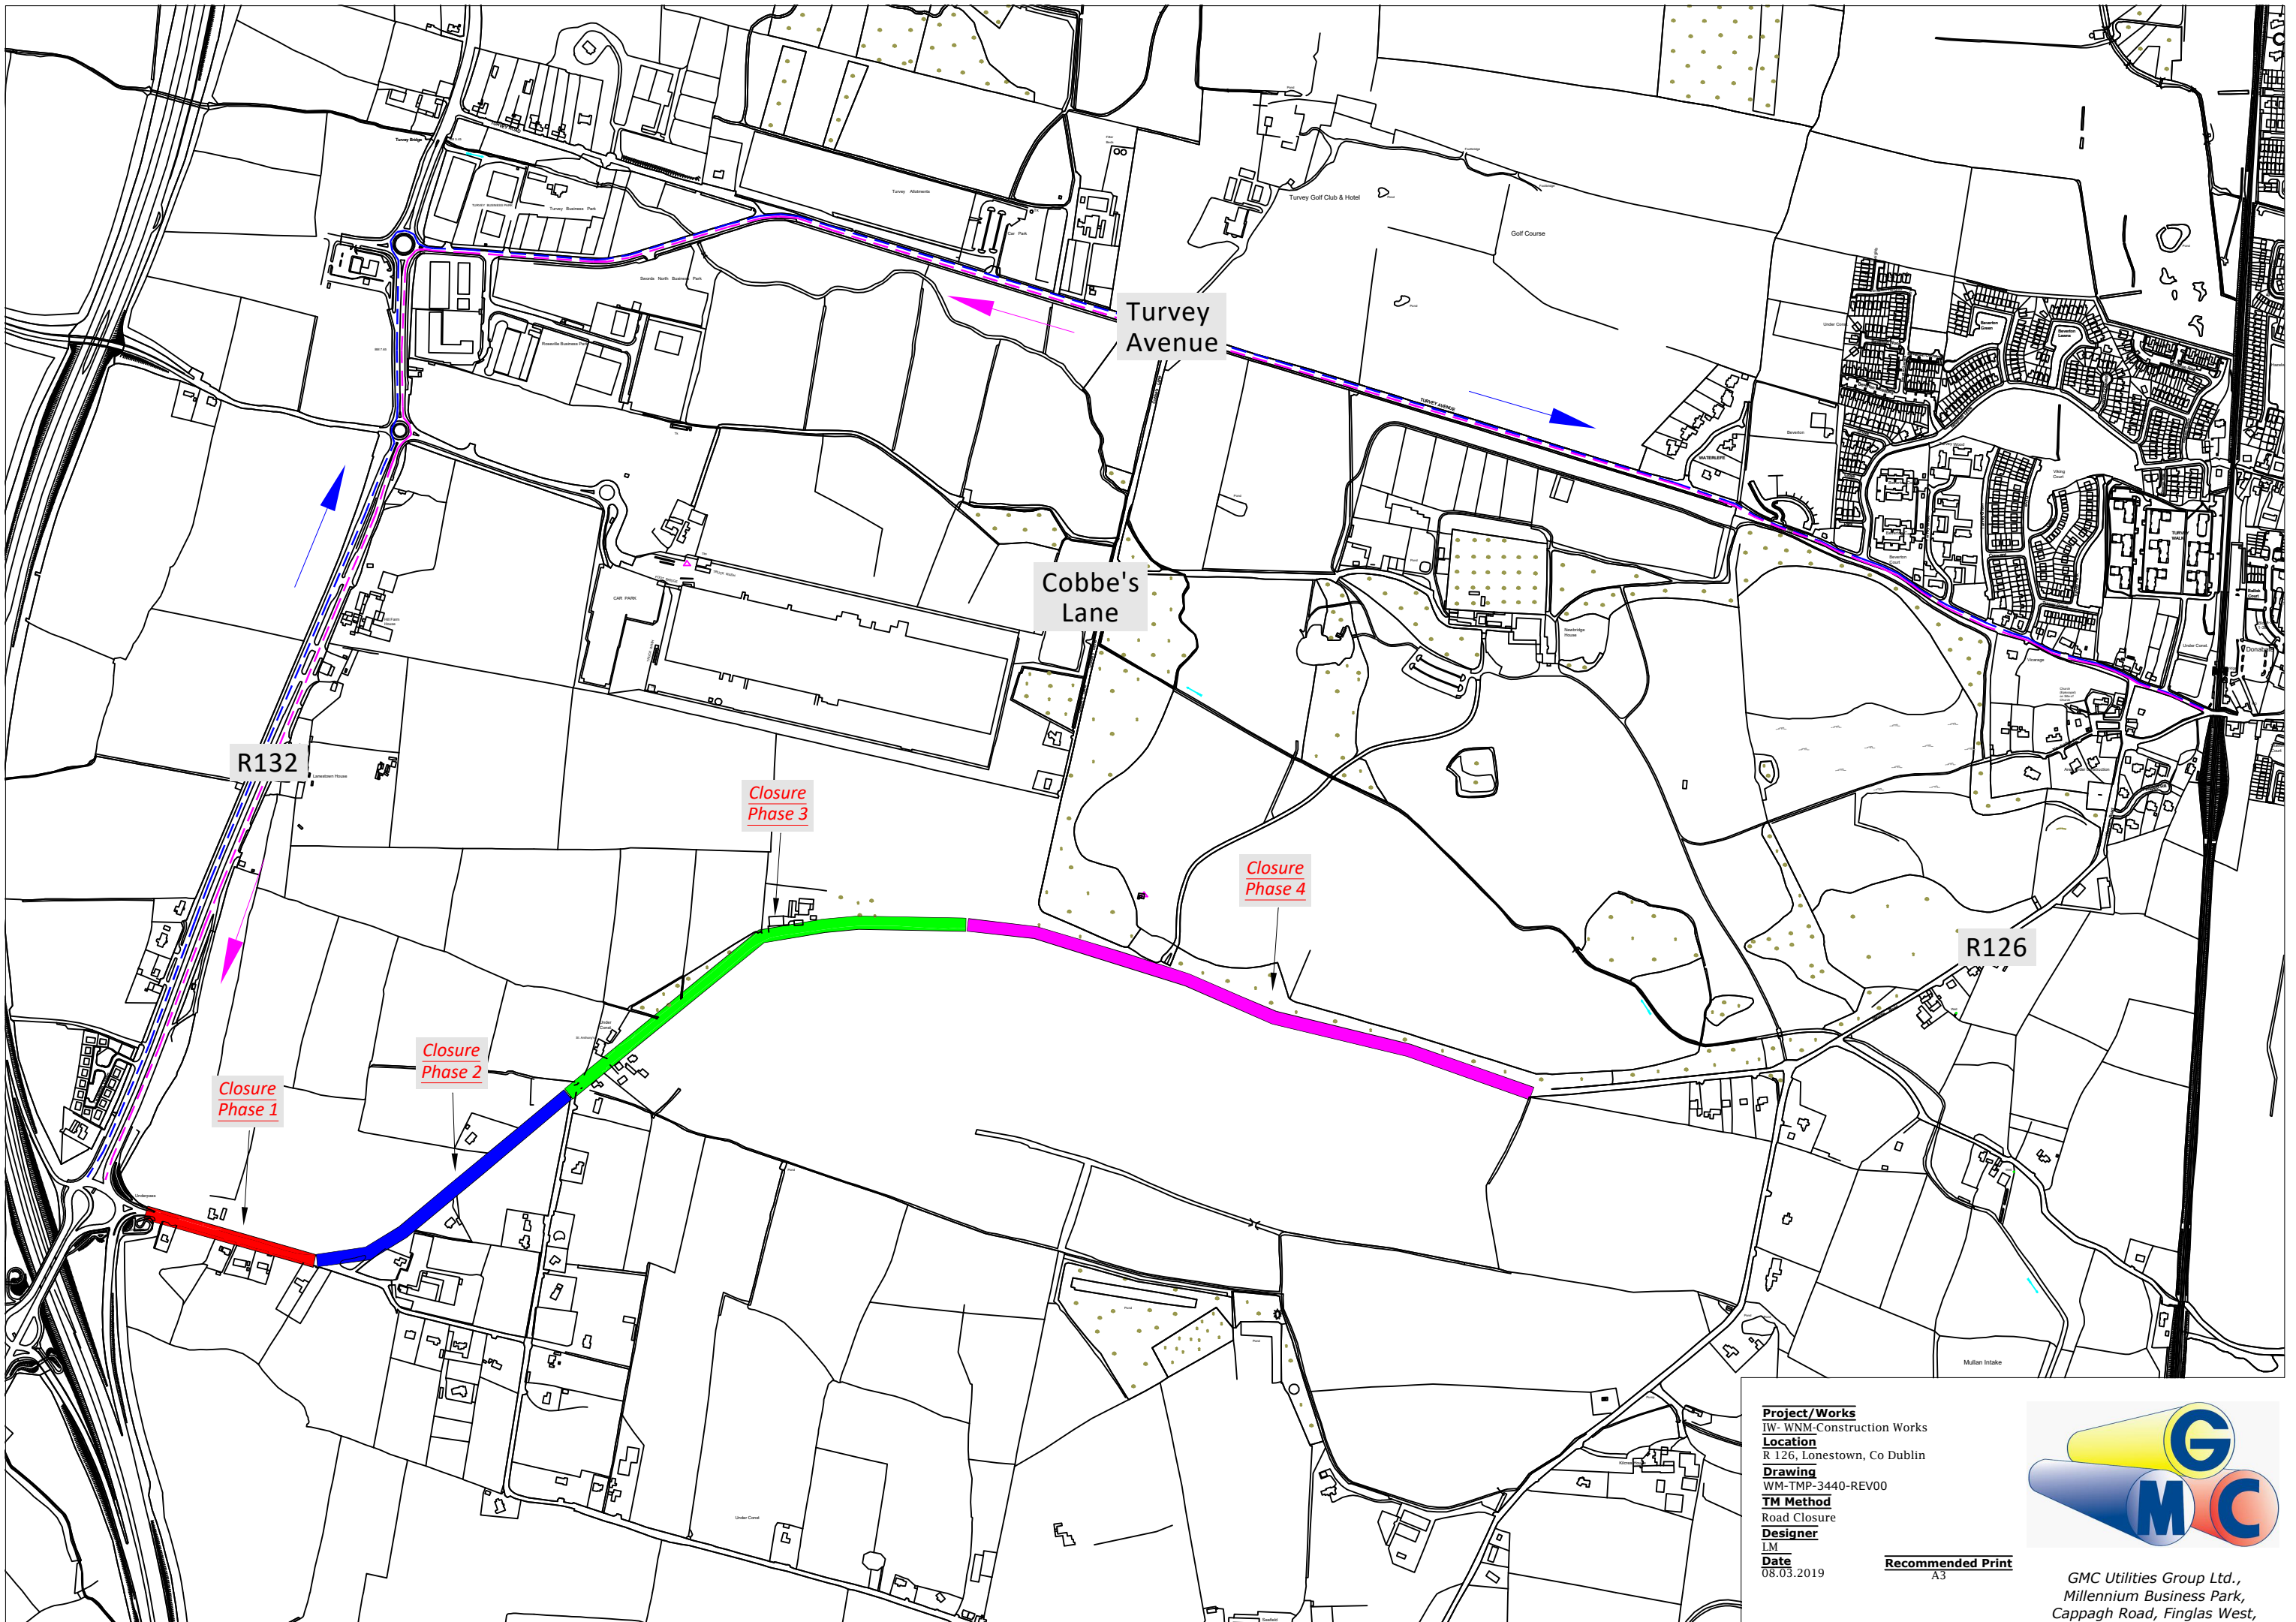

Proposed Work Stage Plan

Method *Road Closure*

R 126, Donabate, Co Dublin

GMC Utilities Group Ltd.,
Millennium Business Park,
Cappagh Road, Finglas West,
Dublin 11.

R132

Turvey Avenue

Cobbe's Lane

R126

Closure Phase 1

Closure Phase 2

Closure Phase 3

Closure Phase 4

Project/Works
 IW- WNM-Construction Works
Location
 R 126, Lonestown, Co Dublin
Drawing
 WM-TMP-3440-REV00
TM Method
 Road Closure
Designer
 IM
Date
 08.03.2019

Diversion Route To Donabate

Hearse Road Closed / No Access To R132 Lissenhall Interchange Local Access Only

Project/Works
 IW- WNM-Construction Works
Location
 R 126, Lonestown, Co Dublin
Drawing
 WM-TMP-3441-REV00
TM Method
 Road Closure
Designer
 IM
Date
 08.03.2019