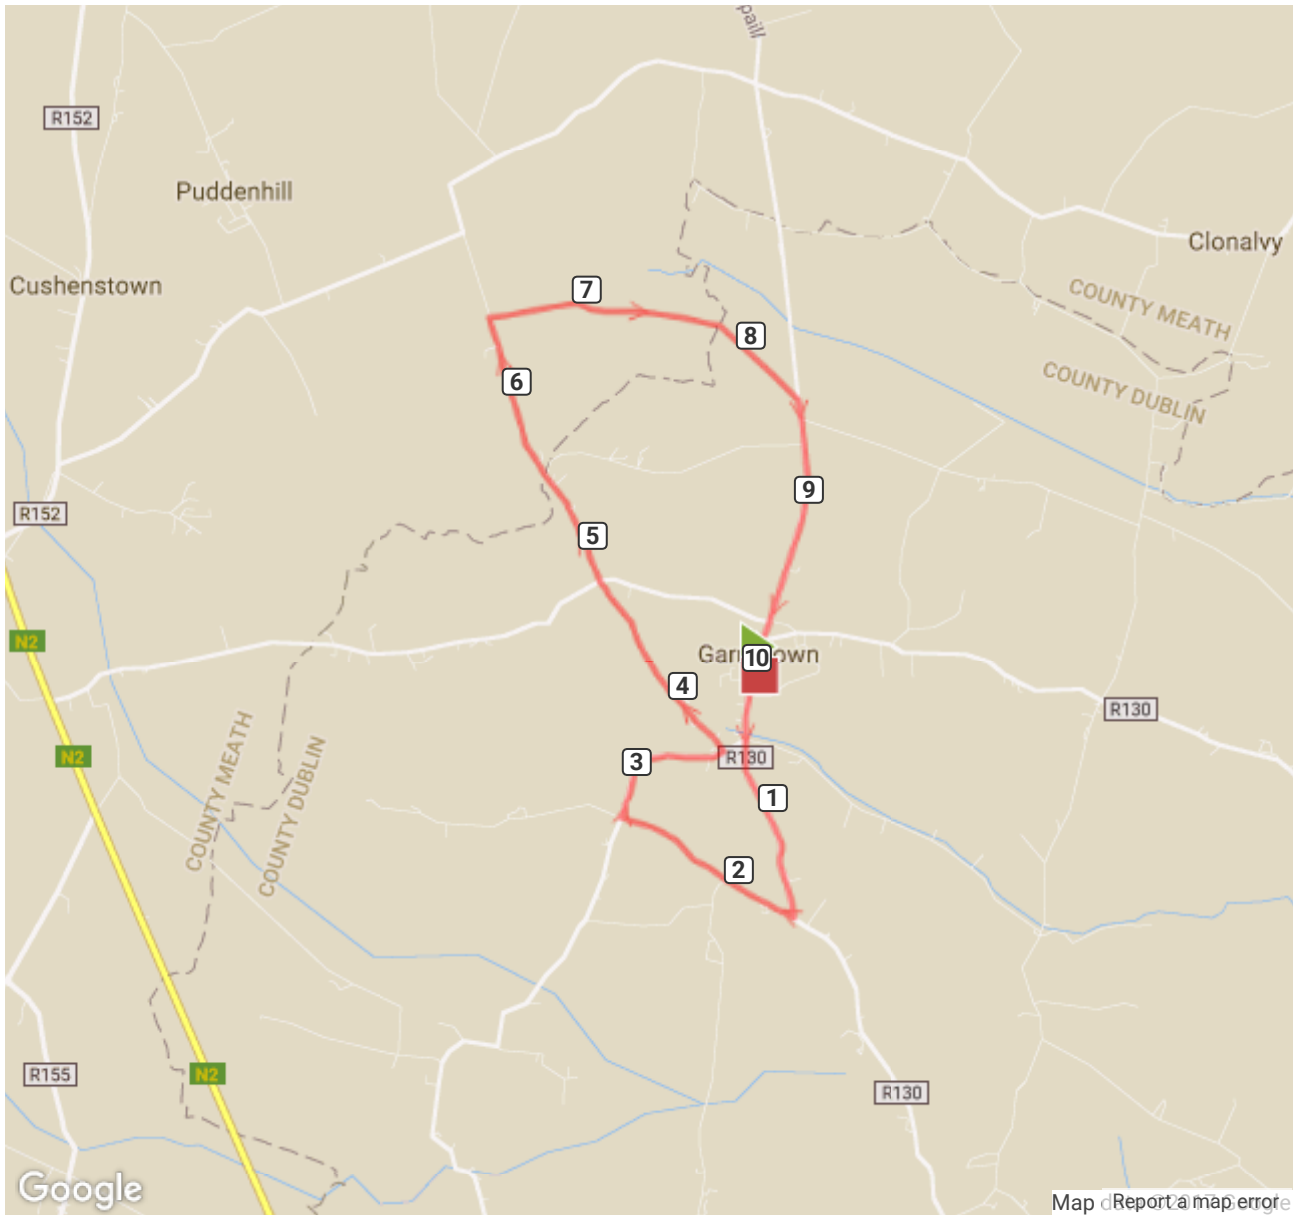

mapometer - unnamed route

Distance
10.05 km

ascent
0 m

descent
0 m