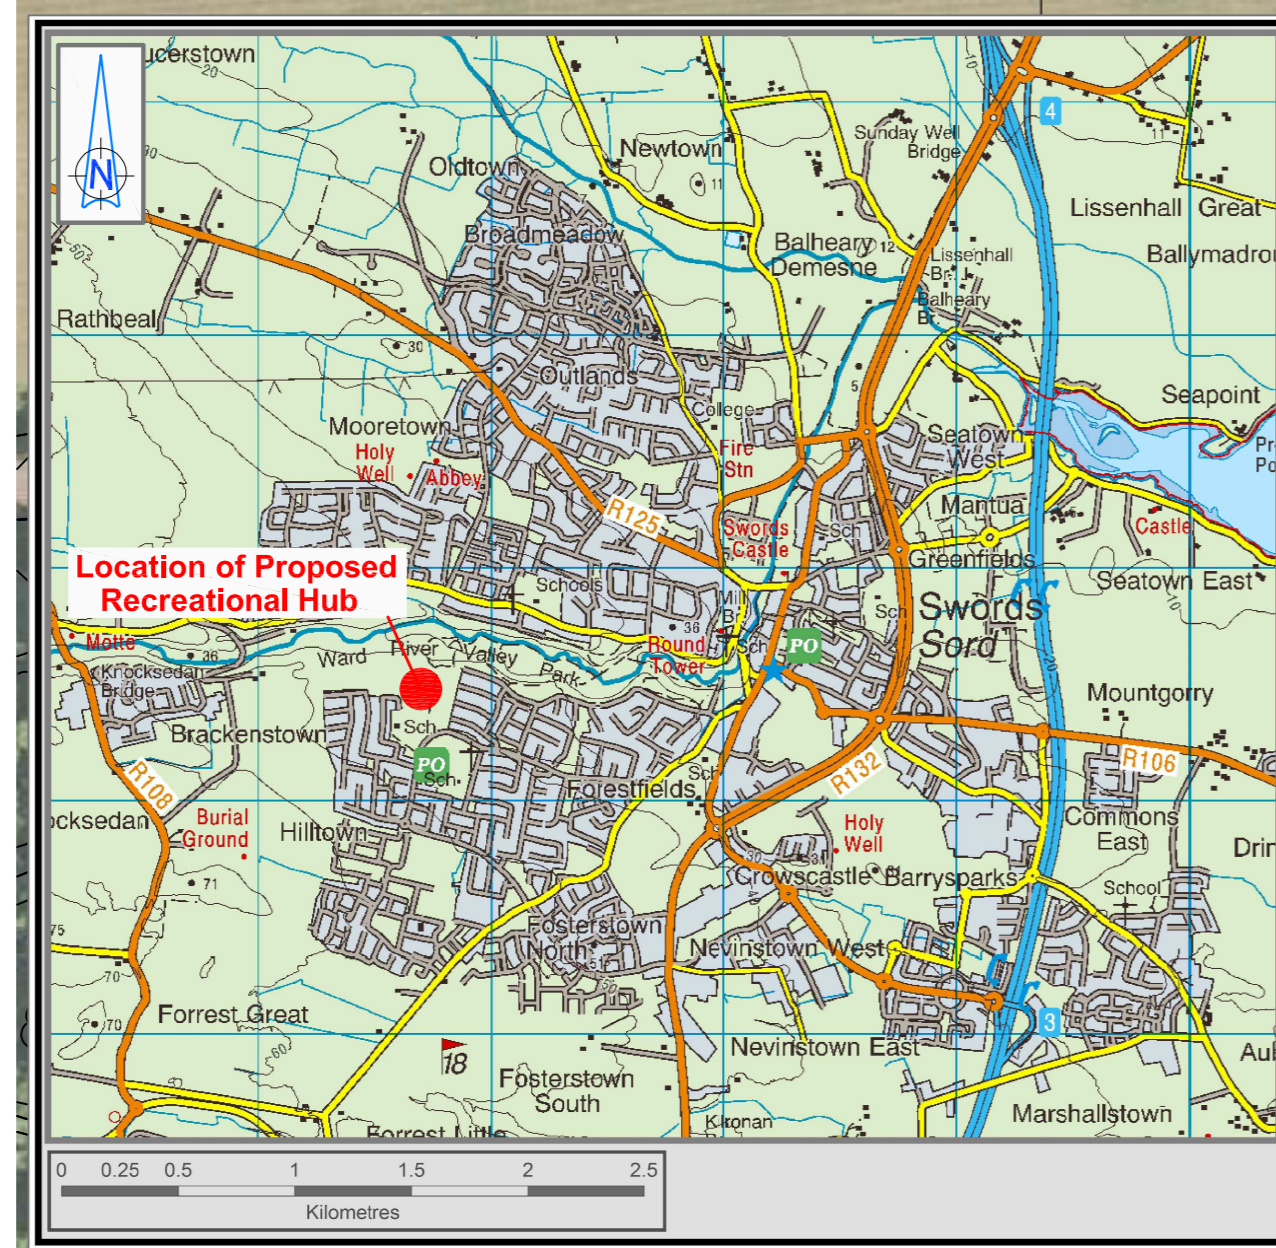

Ward River Valley Regional Park Recreational Hub Proposed All Weather Pitches

Location Map

Fingal County Council,
Planning & Strategic Infrastructure Department,
Parks & Green Infrastructure Division,
County Hall,
Swords.