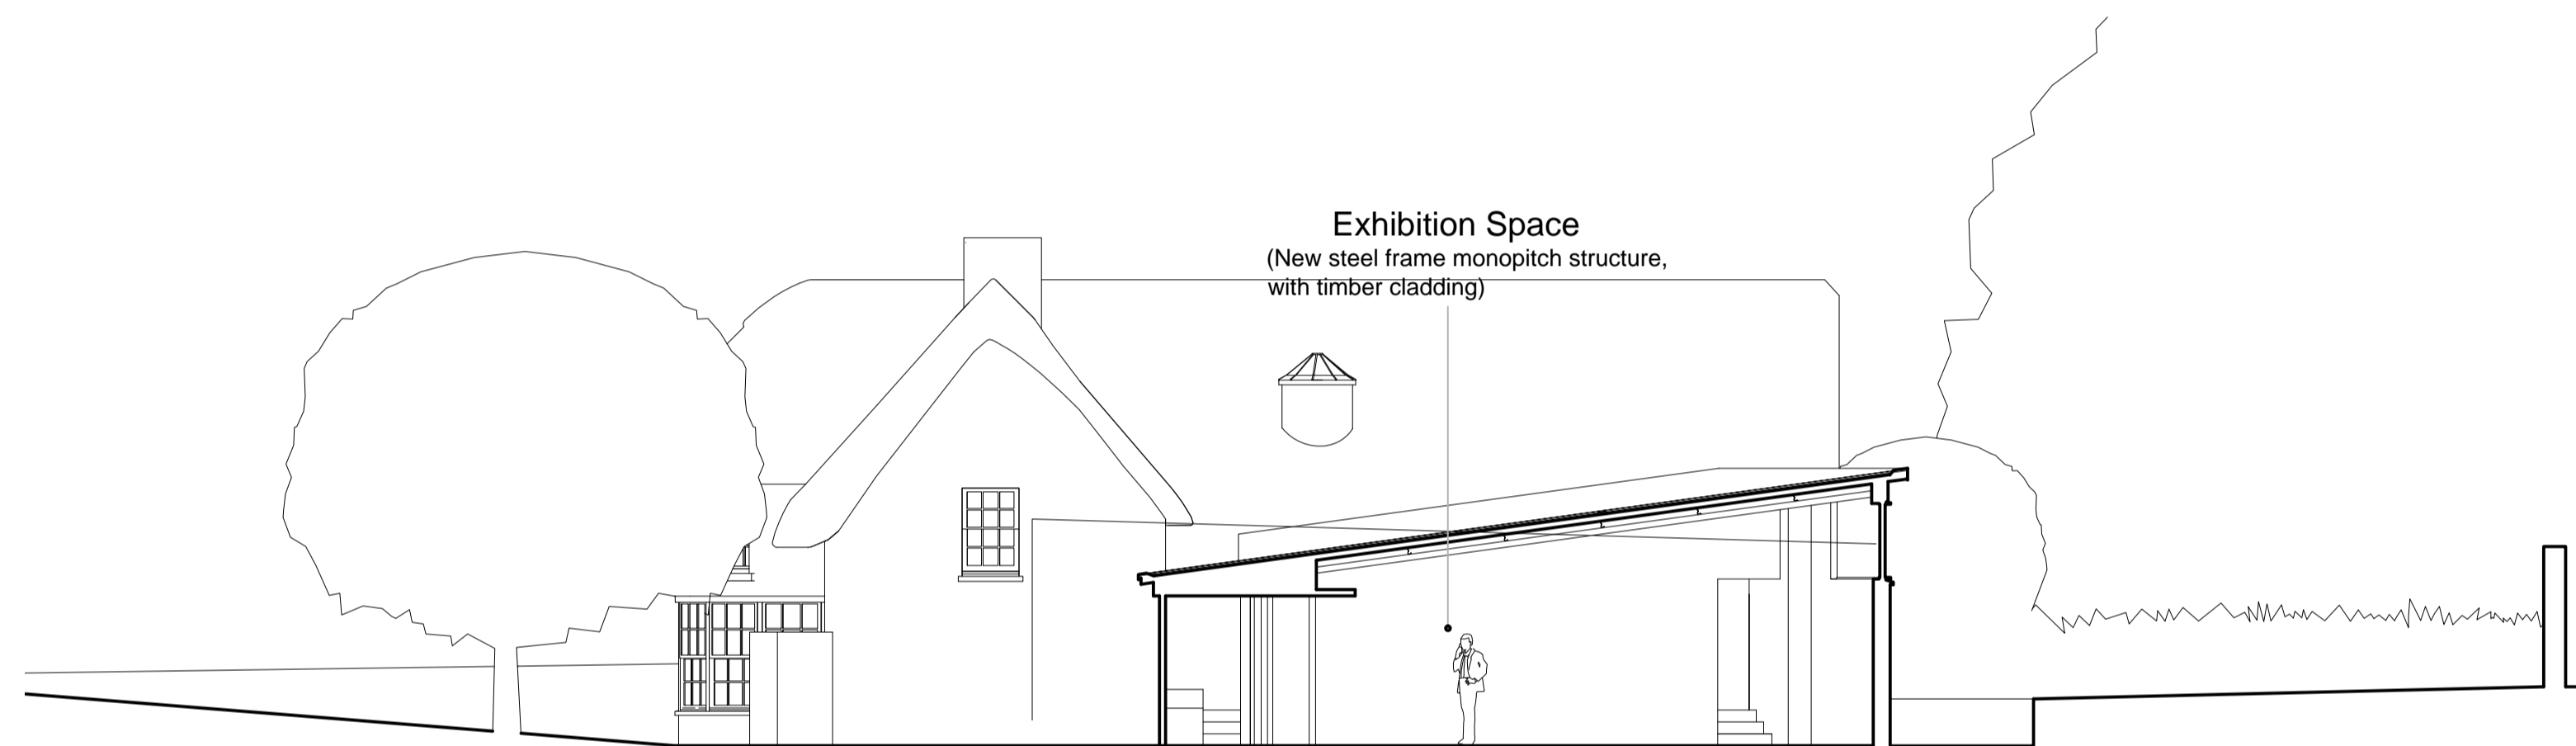

South east facing Elevation 1:100

Section AA 1:100

North east facing Elevation 1:100

Elevations, Section AA 1:100

Casino at Dublin Road, Malahide, Co. Dublin

Comhairle Contae Fhine Gall  
Fingal County Council  
ARCHITECTS DEPARTMENT  
FINGAL COUNTY HALL, MAIN ST., SWORDS, Co. DUBLIN  
Tel: (01) 890 5050, Fax: (01) 890 5079  
COUNTY ARCHITECT:  
FIONNUALA MAY Dip.Arch., B.Arch. Sc., M.U.B.C., M.R.I.A.I.

No.	DATE	REVISION

SCALE:-	1:100 @A1
DATE:-	June 2016
DRAWN:-	B.R

PROJECT TITLE:	Refurbishment and Redevelopment of The CASINO at MALAHIDE
DRAWING TITLE:	ELEVATIONS AND SECTION AA
SENIOR ARCHITECT:	P.BOYLE
PROJECT ARCHITECT:	BRID RYAN

DRAWING. NO:	REV.
15-189-p-106	