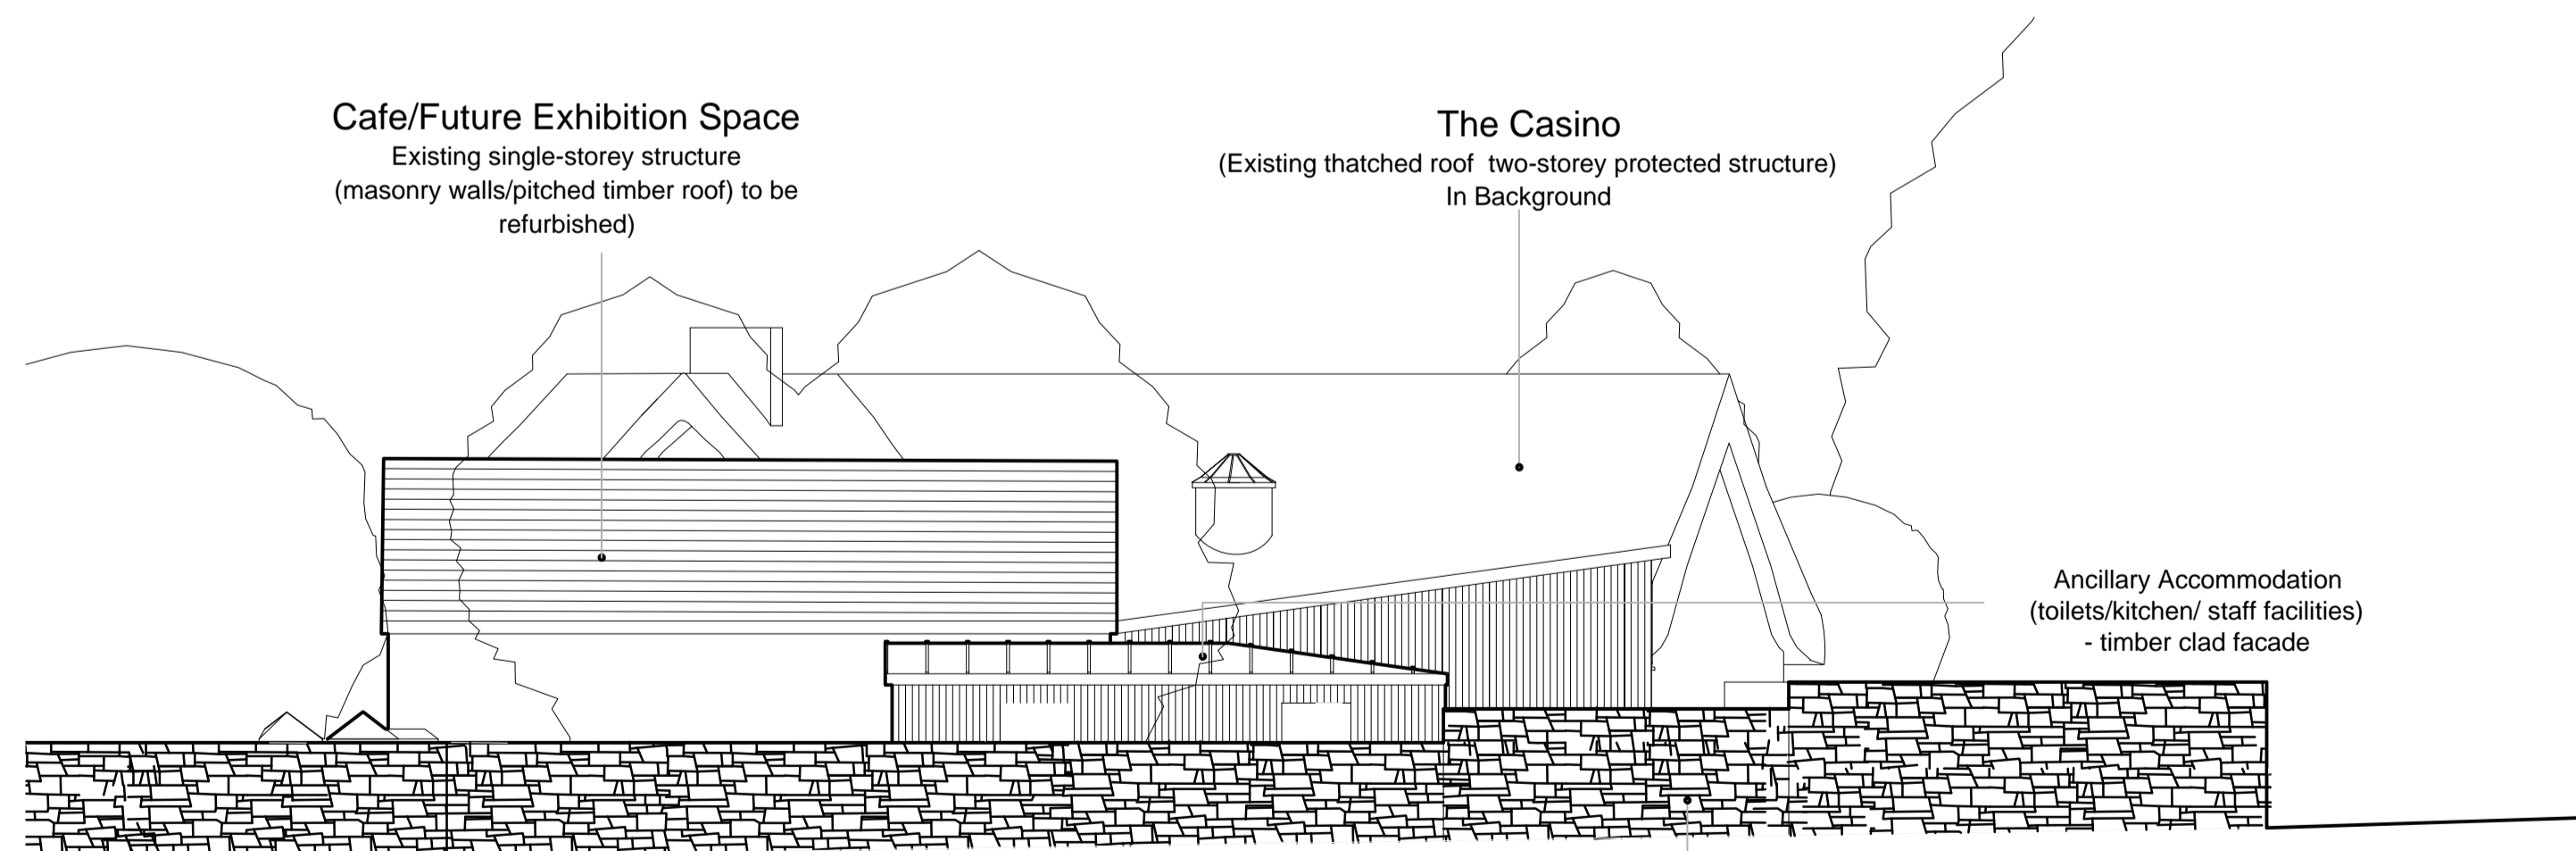

South east facing Elevation 1:100

Section AA 1:100

North east facing Elevation 1:100

Elevations, Section AA 1:100

Casino at Dublin Road, Malahide, Co. Dublin

Comhairle Contae Fhine Gall  
Fingal County Council  
ARCHITECTS DEPARTMENT  
FINGAL COUNTY HALL, MAIN ST., SWORDS, Co. DUBLIN  
Tel: (01) 890 5050, Fax: (01) 890 5079  
COUNTY ARCHITECT:  
FIONNUALA MAY Dip.Arch., B.Arch. Sc., M.U.B.C., M.R.I.A.I.

No.	DATE	REVISION

SCALE:-	1:100 @A1
DATE:-	June 2016
DRAWN:-	B.R

PROJECT TITLE:	Refurbishment and Redevelopment of The CASINO at MALAHIDE
DRAWING TITLE:	ELEVATIONS AND SECTION AA
SENIOR ARCHITECT:	P.BOYLE
PROJECT ARCHITECT:	BRID RYAN

DRAWING. NO:	REV.
15-189-p-106	