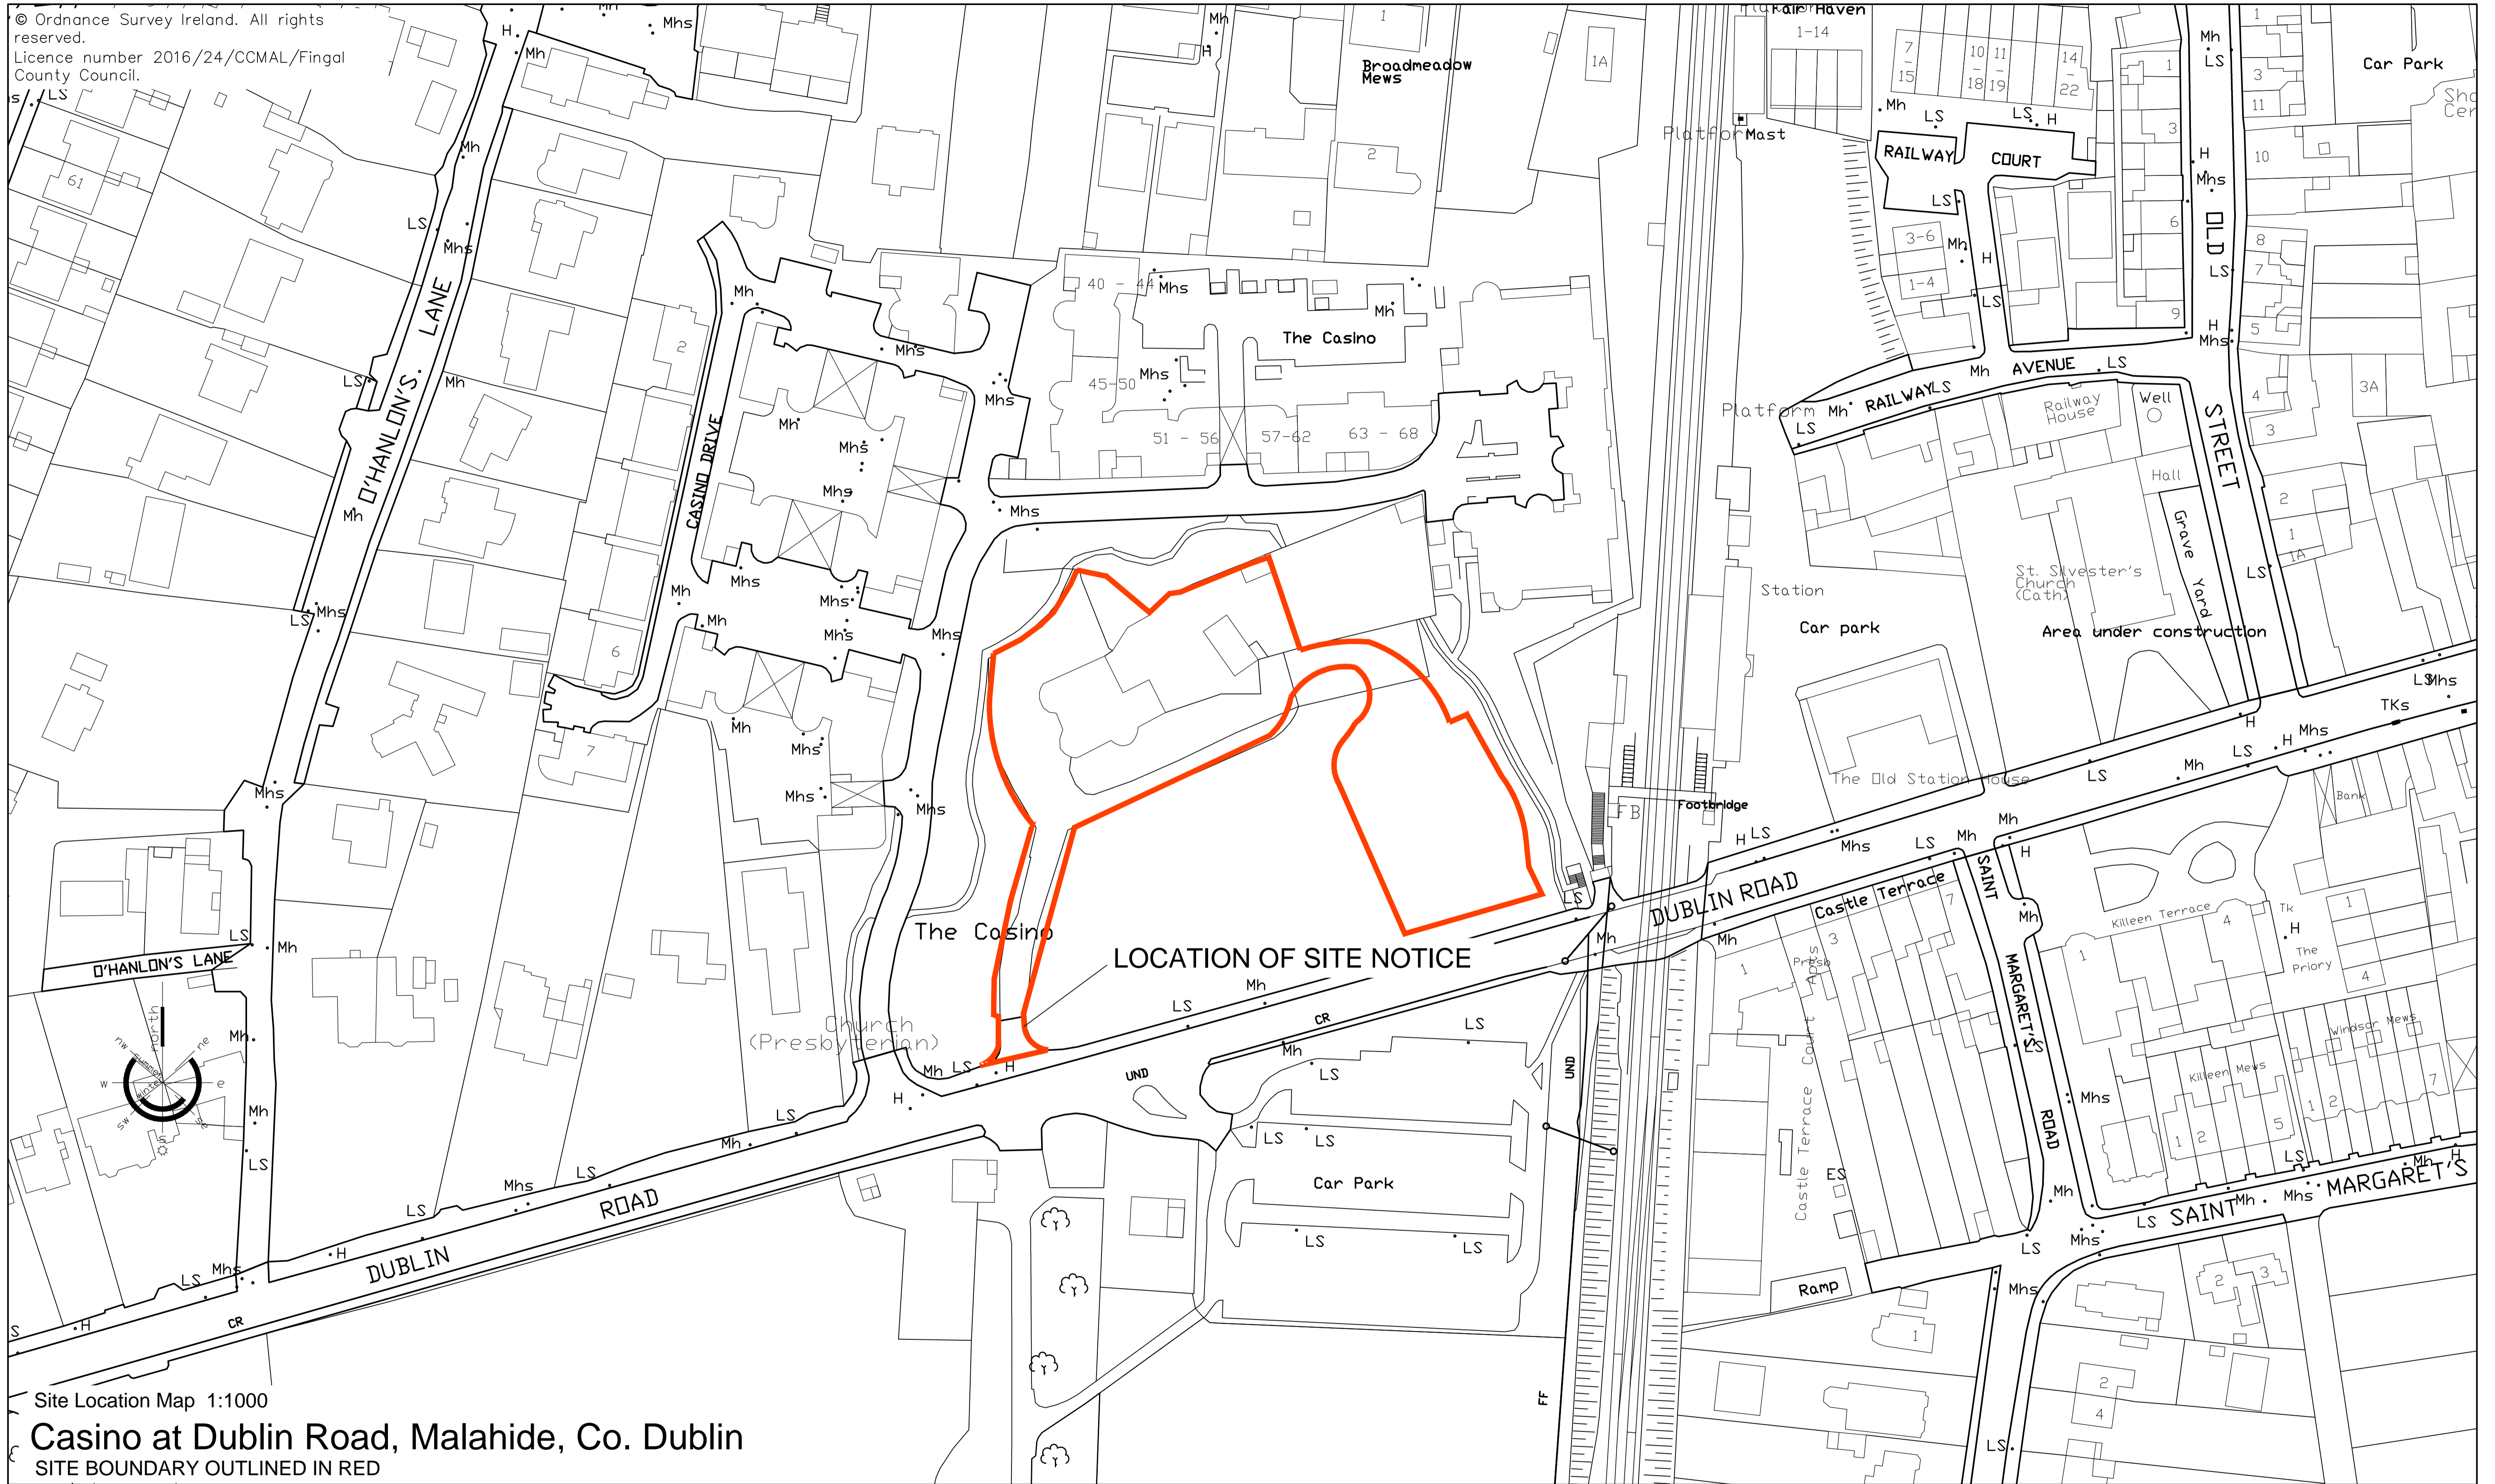

Co-Ordinates Shown Relate To
The Ordnance Survey National Grid

© Ordnance Survey Ireland. All rights reserved.
Licence number 2016/24/CCMAL/Fingal
County Council.

Site Location Map 1:1000

Casino at Dublin Road, Malahide, Co. Dublin
SITE BOUNDARY OUTLINED IN RED

No.	DATE	REVISION

SCALE:- 1:1000 @A1

DATE:- June 2016

DRAWN:- B.R

PROJECT TITLE: Refurbishment and Redevelopment of The CASINO at MALAHIDE

DRAWING TITLE: SITE LOCATION MAP

SENIOR ARCHITECT: P.BOYLE

PROJECT ARCHITECT: BRID RYAN