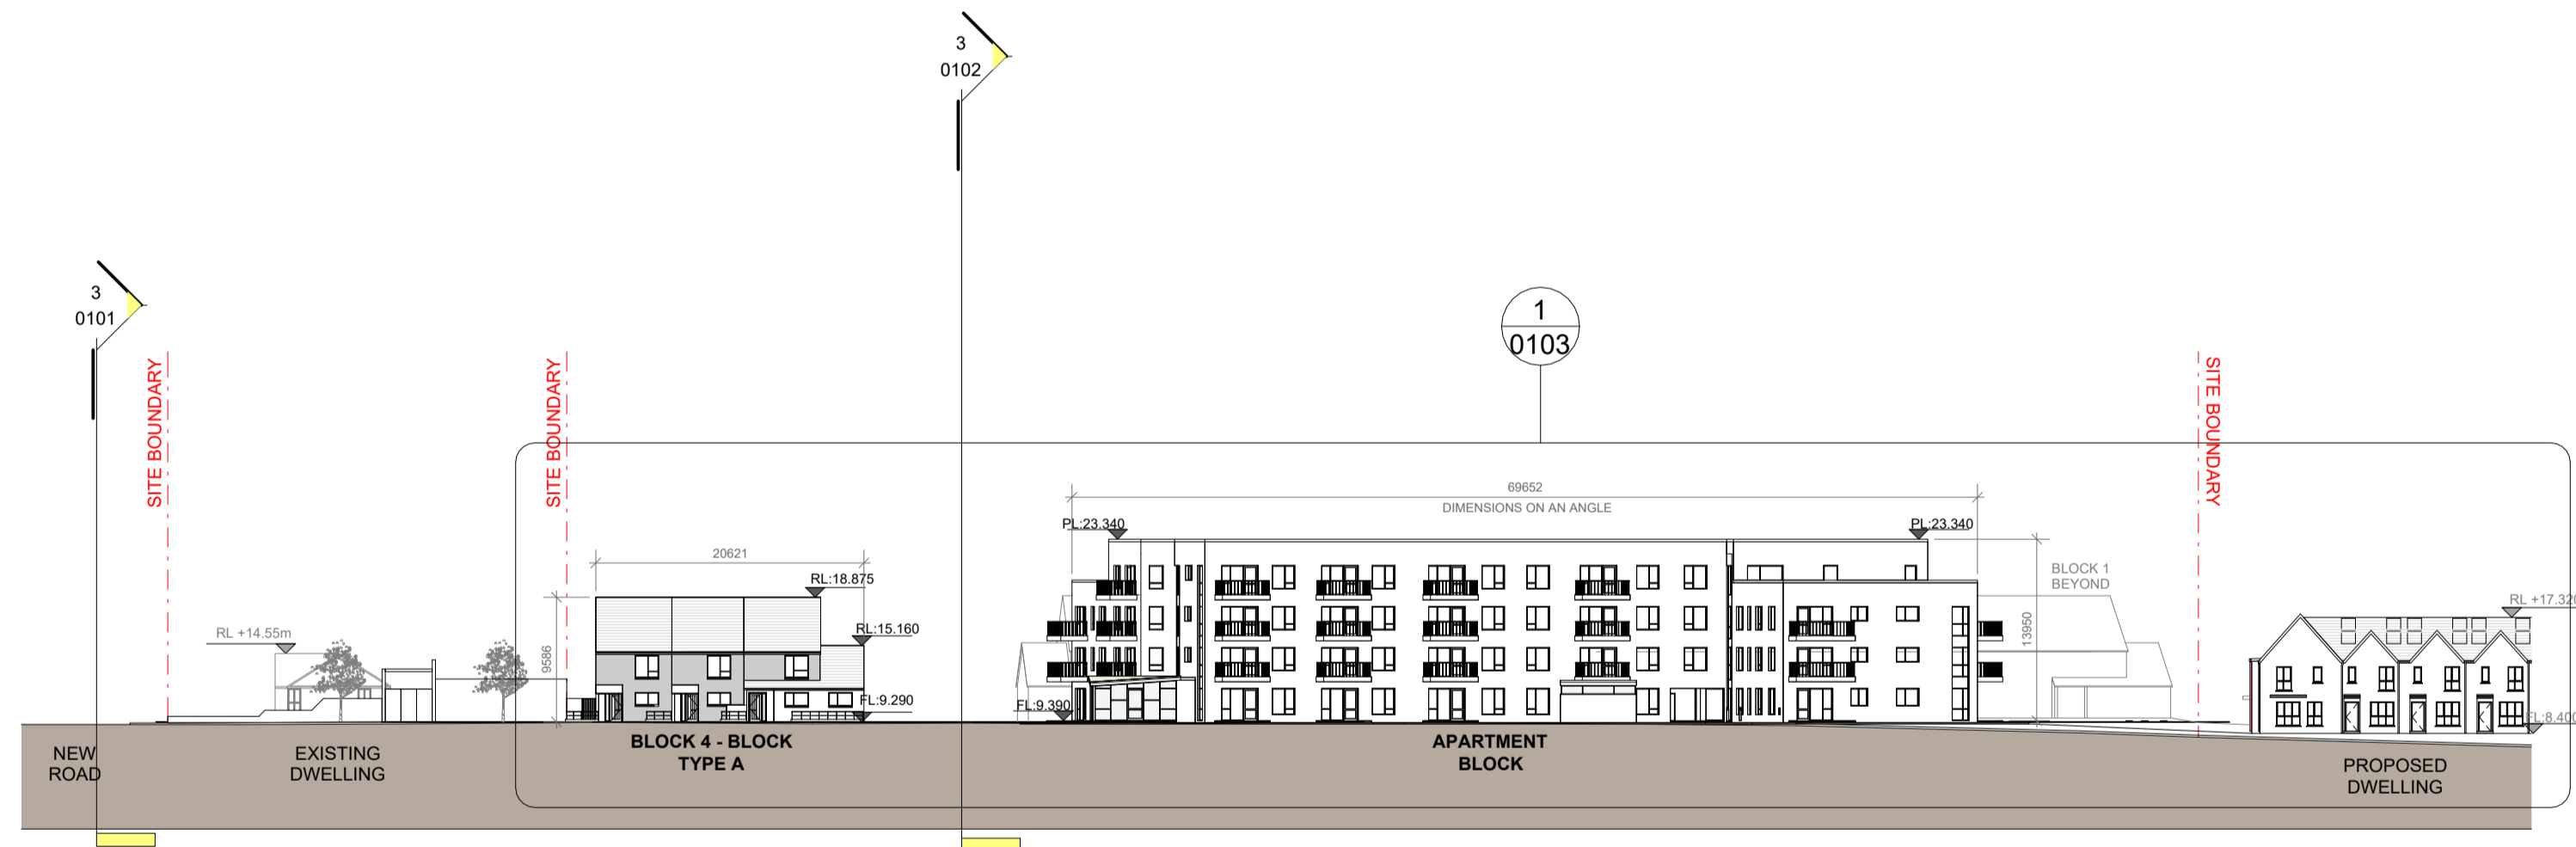

1 Site Section B-B
1 : 200

2 Site Section B-B
1 : 500

**Comhairle Contae
Fine Gall
Fingal County
Council**

Architects Department
County Hall, Main Street, Swords, Co Dublin.

County Architect: Fionnuala May Dip. Arch. B. Arch. Sc.
MUBC MRAI

Tel: 01 890 5050 architects@fingal.ie

Client

**Fingal County Council
Housing Department**

Project Title
**Proposed new residential
development at New
Road, Donabate**

Drawing Title

SITE SECTIONS 2

Project number	22-046
Project stage	P
Date	04-04-2024
Drawn by	DV
Project Architect	AP
Scale	As indicated
Drawing number	Revision number