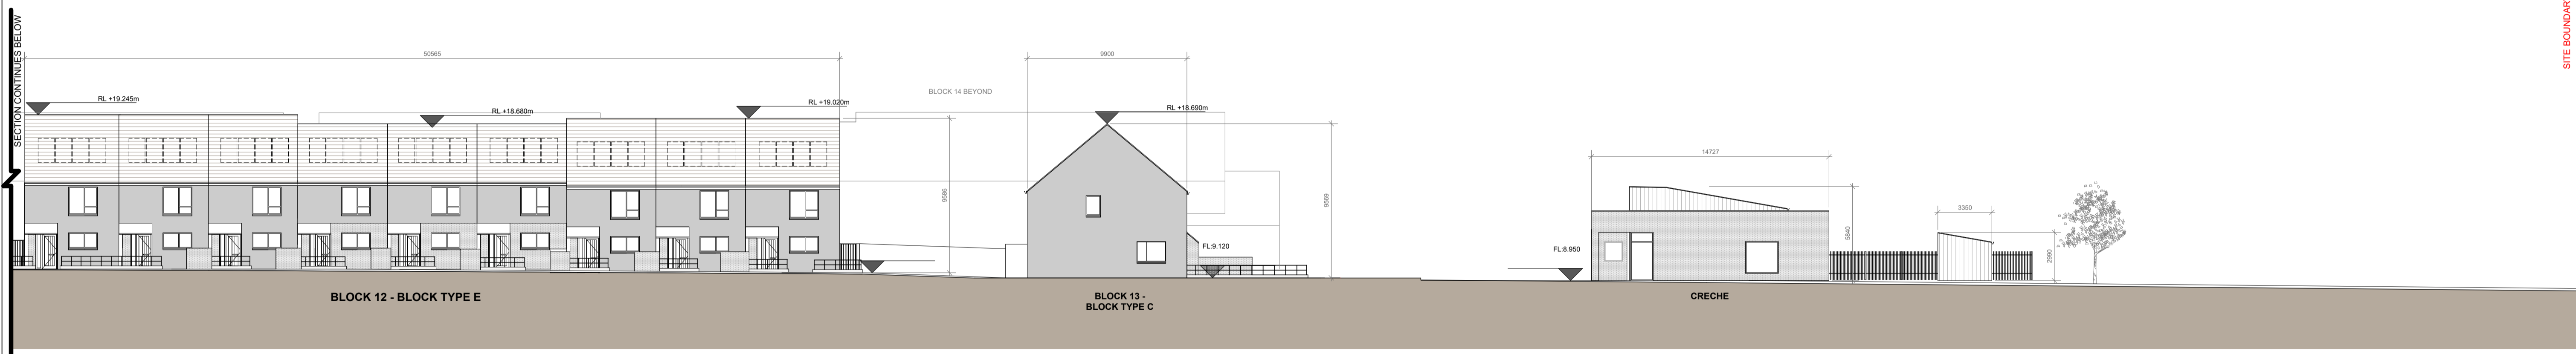

1 Section A-A (Part 1)
1 : 200

2 Section A-A (Part 2)
1 : 200

3 Section A-A Full
1 : 500

**Comhairle Contae
Fine Gall
Fingal County
Council**
County Hall, Main Street, Swords, Co Dublin.
County Architect: Fionnuala May Dip Arch B.Arch.Sc.
MUBC MRAI
Tel: 01 890 5050 architects@fingal.ie

Client
**Fingal County Council
Housing Department**
Project Title
**Proposed new residential
development at New
Road, Donabate**
Drawing Title

SITE SECTIONS 1	
Project number	22-046
Project stage	P
Date	04-04-2024
Drawn by	DV
Project Architect	AP
Scale	As indicated
Drawing number	Revision number
22-046 - P - 0102	