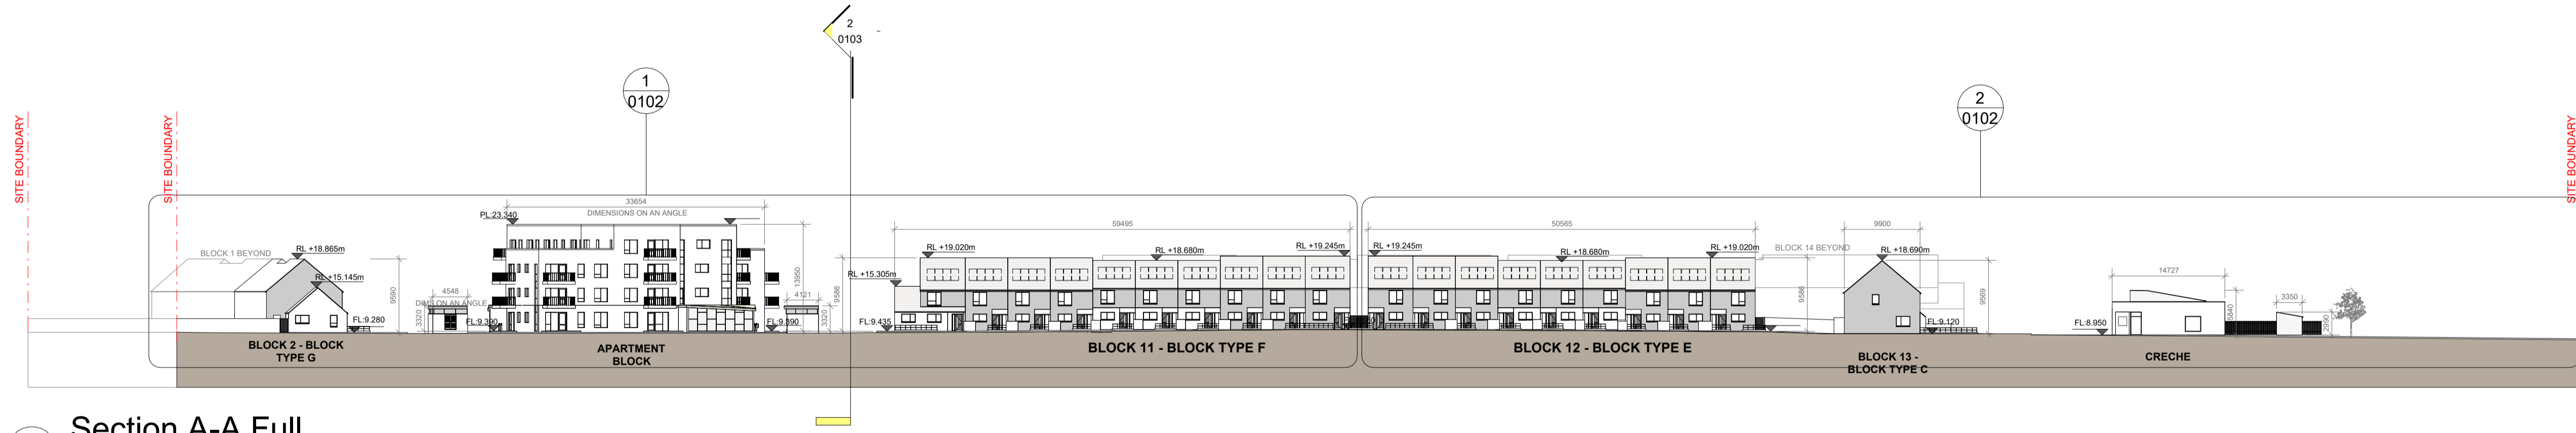

1 Section A-A (Part 1)
1 : 200

2 Section A-A (Part 2)
1 : 200

3 Section A-A Full
1 : 500

**Comhairle Contae
Fine Gall
Fingal County
Council**
County Hall, Main Street, Swords, Co Dublin.
County Architect: Fionnuala May Dip Arch B.Arch.Sc.
MUBC MRAI
Tel: 01 890 5050 architects@fingal.ie

Client
**Fingal County Council
Housing Department**
Project Title
**Proposed new residential
development at New
Road, Donabate**
Drawing Title

SITE SECTIONS 1	
Project number	22-046
Project stage	P
Date	04-04-2024
Drawn by	DV
Project Architect	AP
Scale	As indicated
Drawing number	Revision number
22-046 - P - 0102	