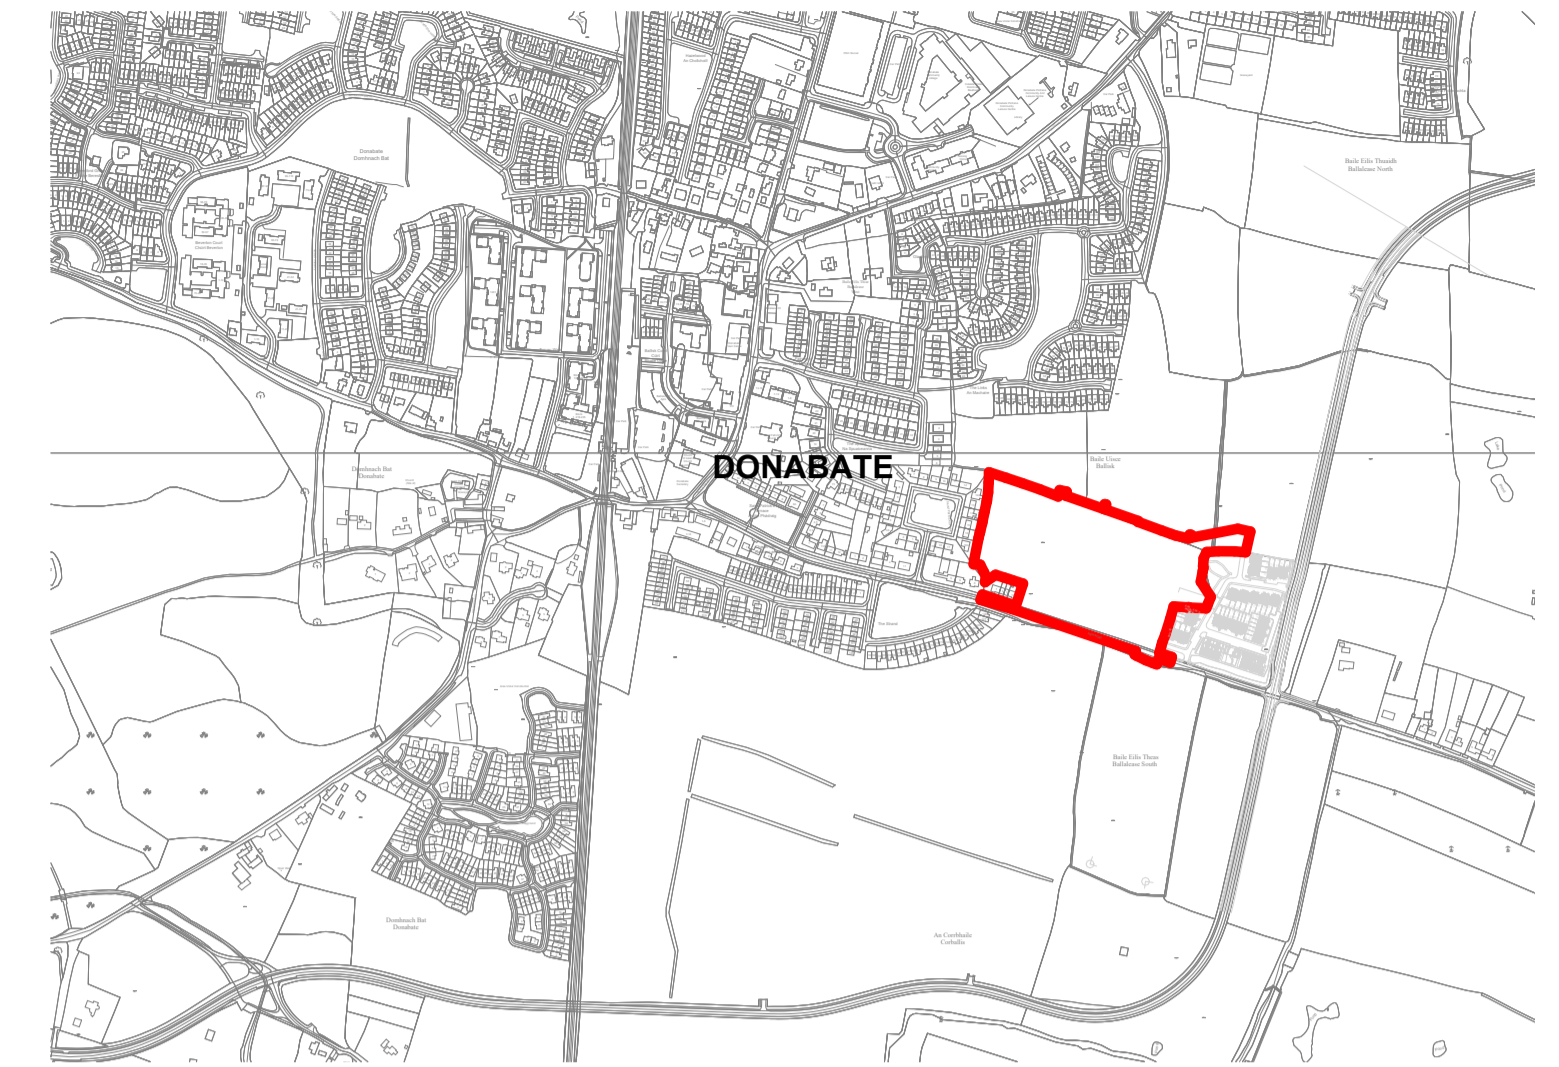

Ordnance Survey Ireland.
All rights reserved.
Licence number 2024/24/CCMAL/Fingal County Council

KEY
1 : 10000 @ A1

SITE LOCATION MAP
1 : 1000 @ A1

**Comhairle Contae
Fine Gall
Fingal County
Council**
County Hall, Main Street, Swords, Co Dublin.
County Architect: Fionnuala May Dep. Arch. B. Arch. Sc.
MUBC MRAI
Tel: 01 890 5050 architects@fingal.ie

Client
**Fingal County Council
Housing Department**

Project Title
**Proposed new residential
development at New
Road, Donabate**

Drawing Title

SITE LOCATION MAP	
Project number	22-046
Project stage	P
Date	04-04-2024
Drawn by	AP
Project Architect	AP
Scale	As indicated
Drawing number	Revision number
22-046 - P - 0001	