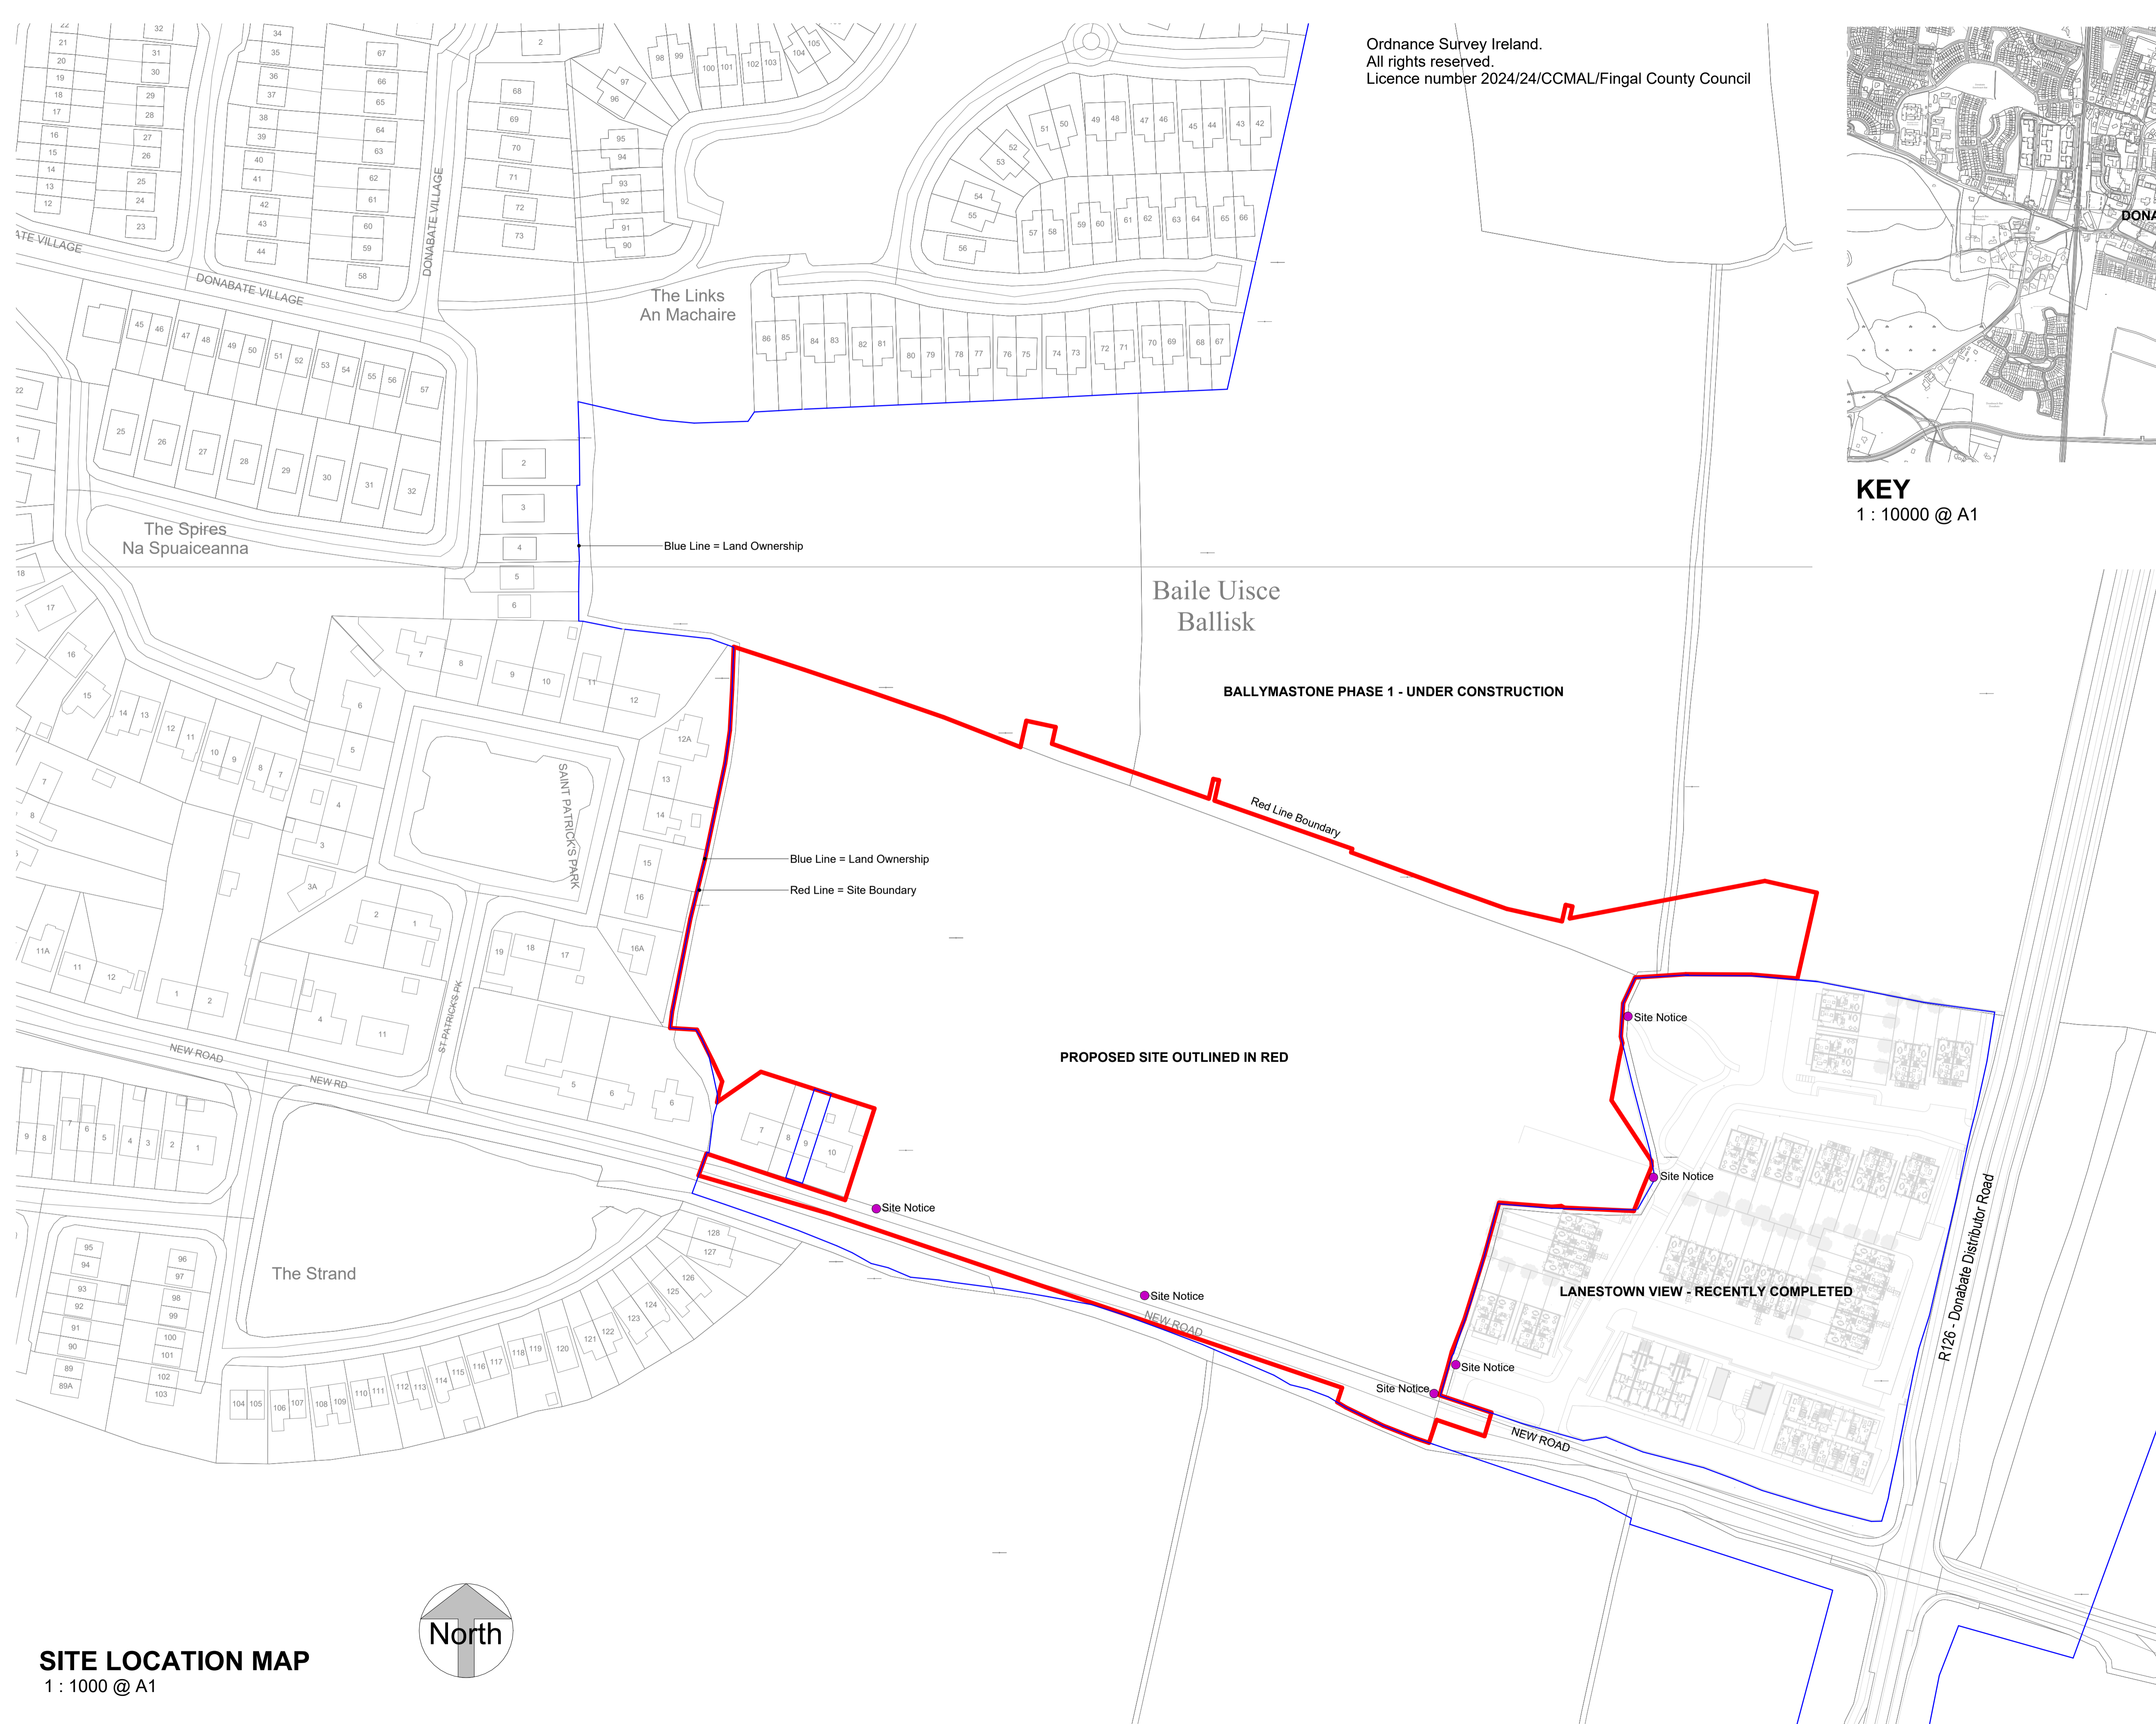

Ordnance Survey Ireland.
All rights reserved.
Licence number 2024/24/CCMAL/Fingal County Council

KEY
1 : 10000 @ A1

SITE LOCATION MAP
1 : 1000 @ A1

**Comhairle Contae
Fine Gall
Fingal County
Council**
County Hall, Main Street, Swords, Co Dublin.
County Architect: Fionnuala May Dep. Arch. B. Arch. Sc.
MUBC MRAI
Tel: 01 890 5050 architects@fingal.ie

Client
**Fingal County Council
Housing Department**

Project Title
**Proposed new residential
development at New
Road, Donabate**

Drawing Title

SITE LOCATION MAP	
Project number	22-046
Project stage	P
Date	04-04-2024
Drawn by	AP
Project Architect	AP
Scale	As indicated
Drawing number	Revision number
22-046 - P - 0001	