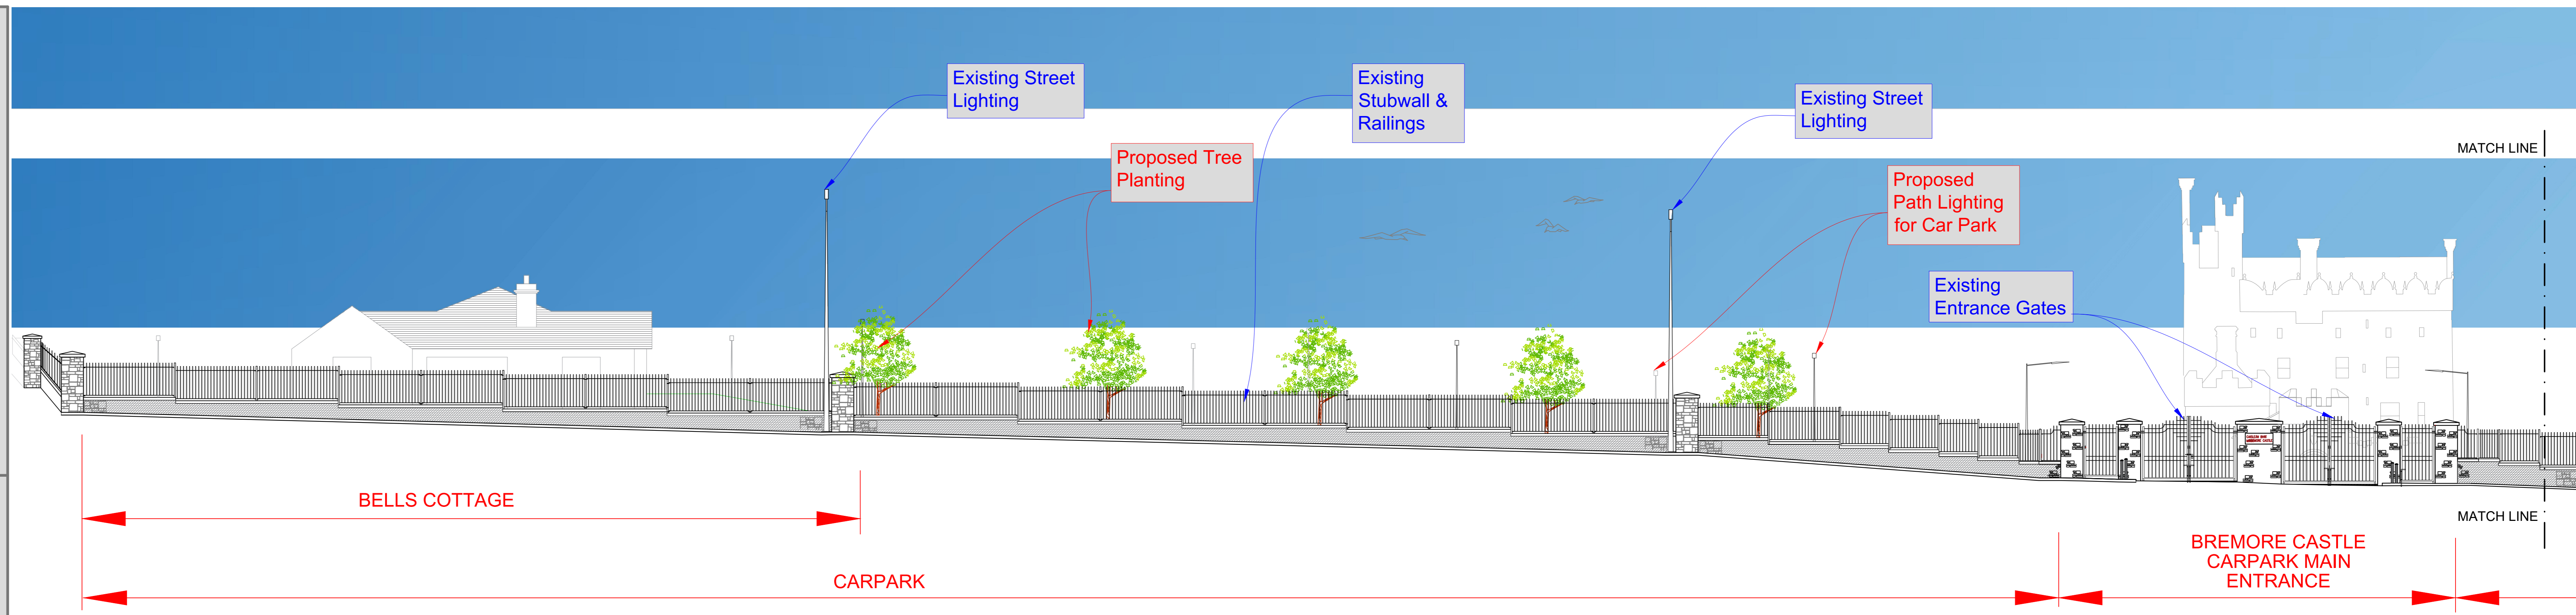

Proposed Bremore Castle Car Park

Summary of Proposed Works,

- New Car Park (125 Car Spaces including 23 EV ready & 9 Universal spaces)
- Cycle Parking Areas (32 Covered & 32 Open Spaces - 64 in Total)
- 5 Motorbike Spaces
- Associated Pedestrian Path Network
- Planters/Rain Gardens

Index No.: 5987_12
Date: Nov, 2023
Scale: 1:100 & 1:200@A0

Comhairle Contae
Fhine Gall
Fingal County
Council

ELEVATION Scale: 1:100

ELEVATION (Continued) Scale: 1:100

PLAN VIEW Scale: 1:200