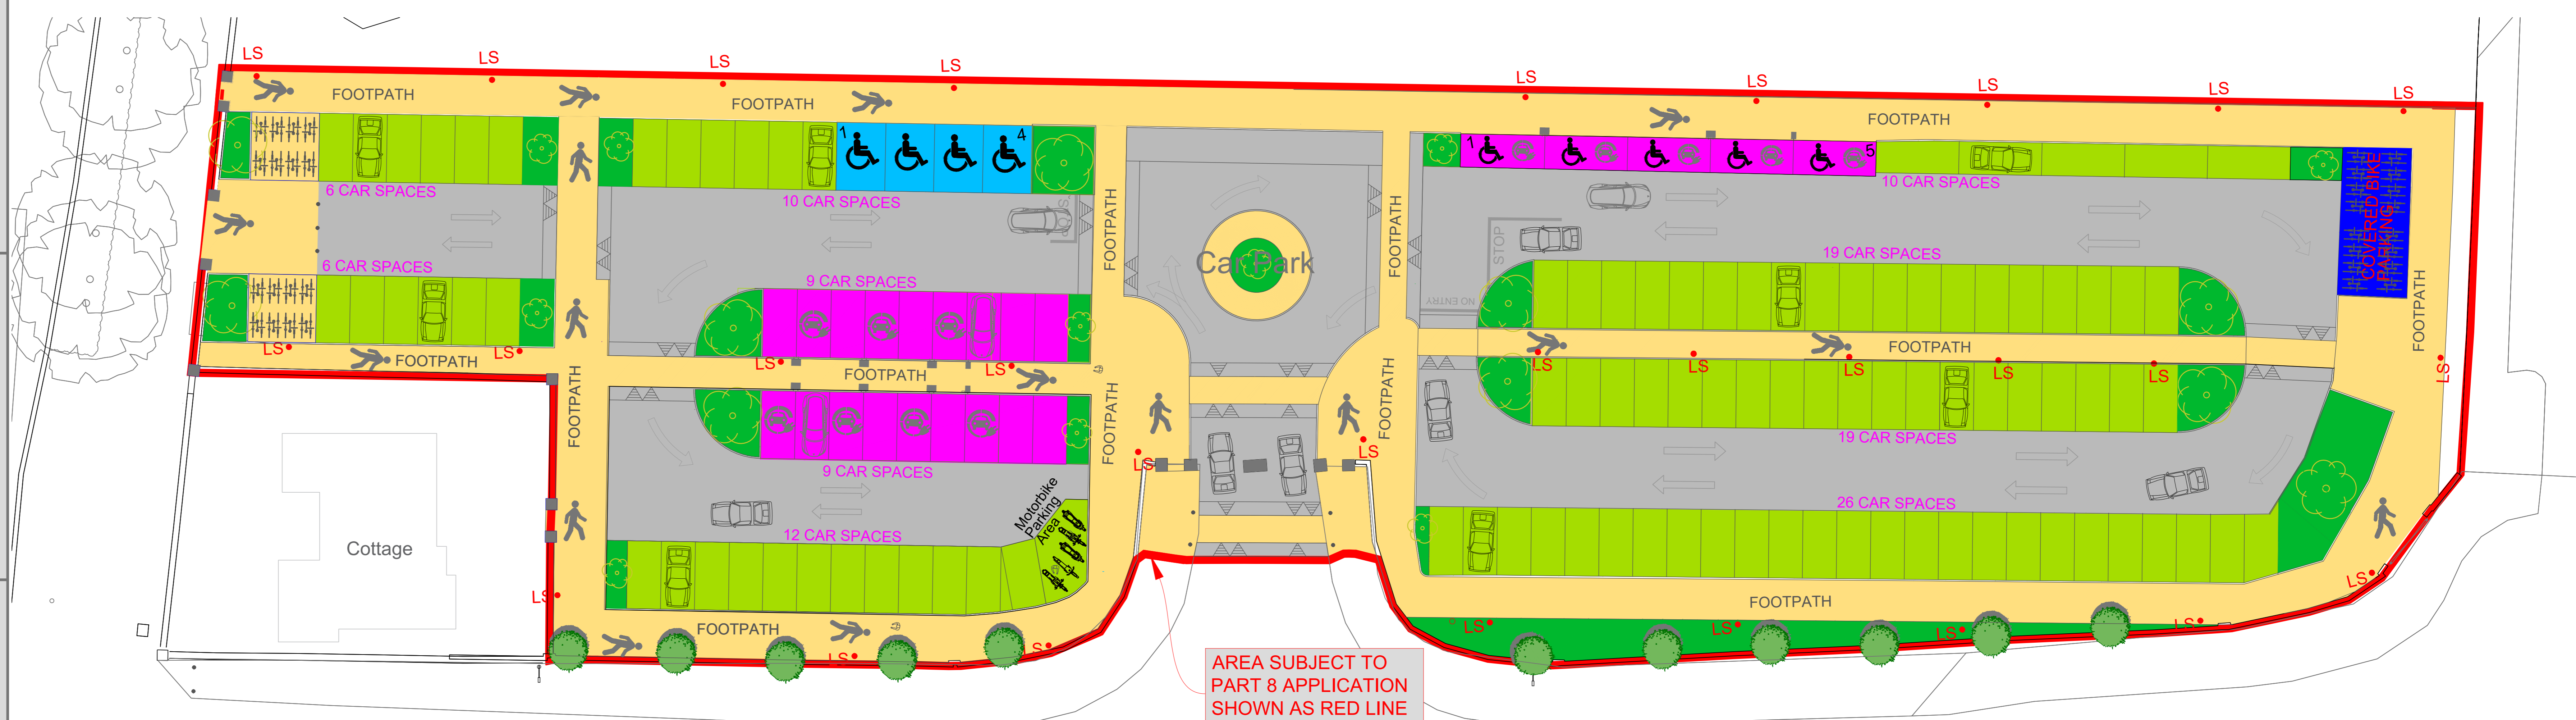

Proposed Bremore Castle Car Park

Summary of Proposed Works,

- New Car Park (125 Car Spaces including 23 EV ready & 9 Universal spaces)
- Cycle Parking Areas (32 Covered & 32 Open Spaces - 64 in Total)
- 5 Motorbike Spaces
- Associated Pedestrian Path Network
- Planters/Rain Gardens

Index No.: 5987_12
Date: Nov, 2023
Scale: 1:100 & 1:200@A0

Comhairle Contae
Fhine Gall
Fingal County
Council

ELEVATION Scale: 1:100

ELEVATION (Continued) Scale: 1:100

PLAN VIEW Scale: 1:200