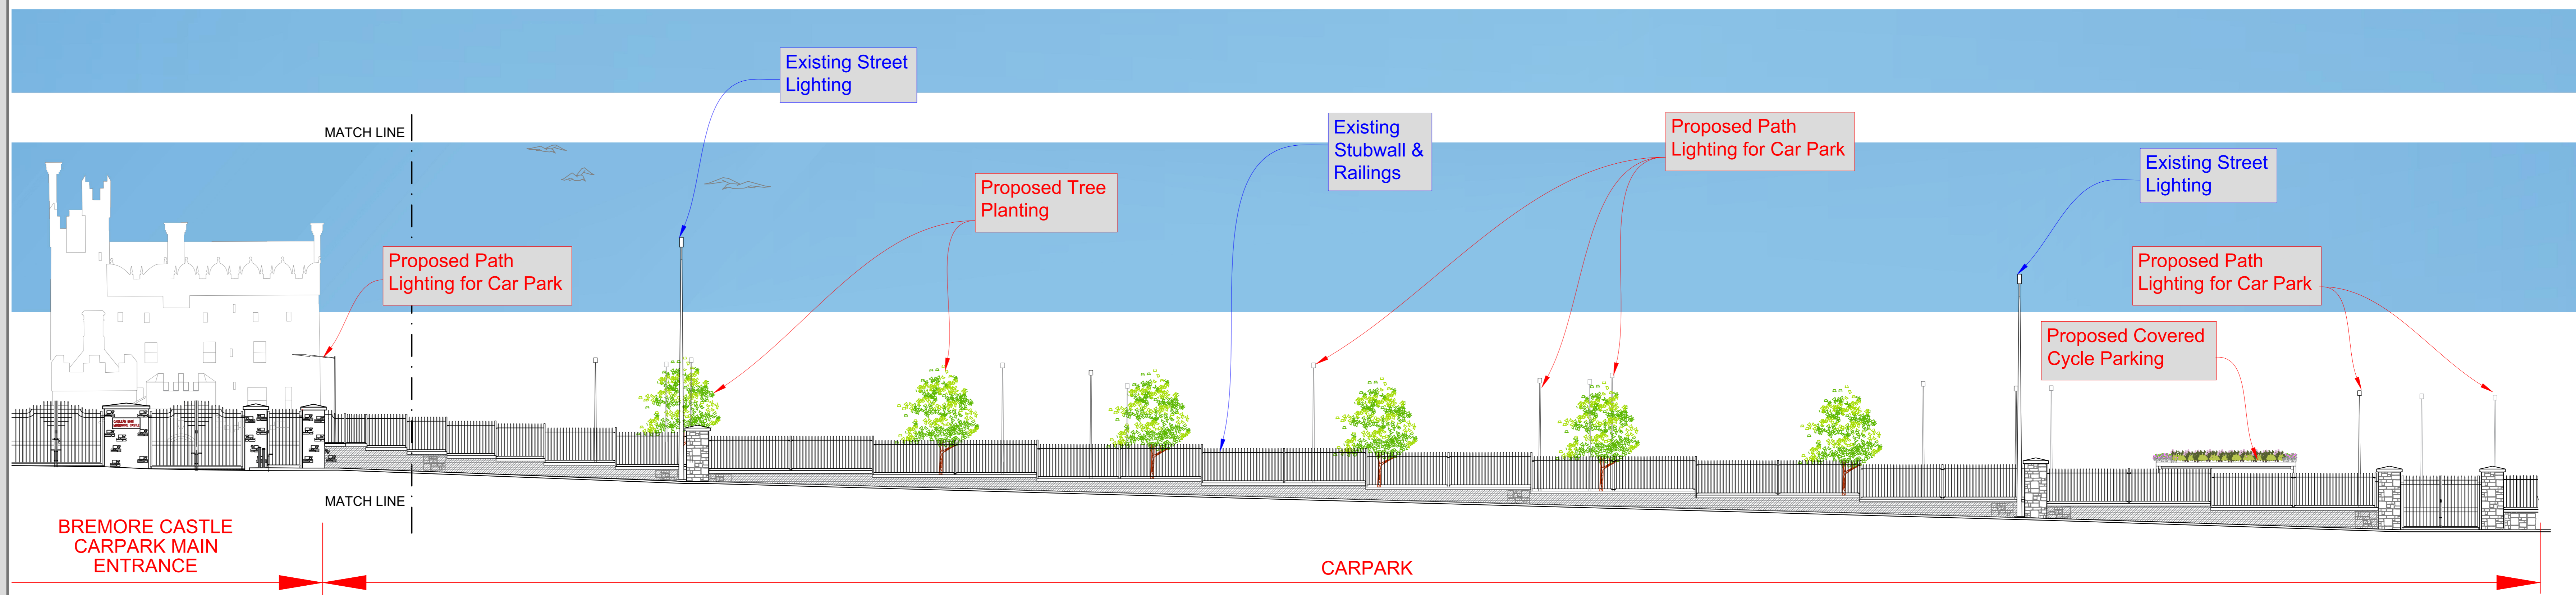

Proposed Bremore Castle Car Park

Summary of Proposed Works,

- New Car Park (125 Car Spaces including 23 EV ready & 9 Universal spaces)
- Cycle Parking Areas (32 Covered & 32 Open Spaces - 64 in Total)
- 5 Motorbike Spaces
- Associated Pedestrian Path Network
- Planters/Rain Gardens

Index No.: 5987_12
Date: Nov, 2023
Scale: 1:100 & 1:200@A0

Comhairle Contae
Fhine Gall
Fingal County
Council

ELEVATION Scale: 1:100

ELEVATION (Continued) Scale: 1:100

PLAN VIEW Scale: 1:200