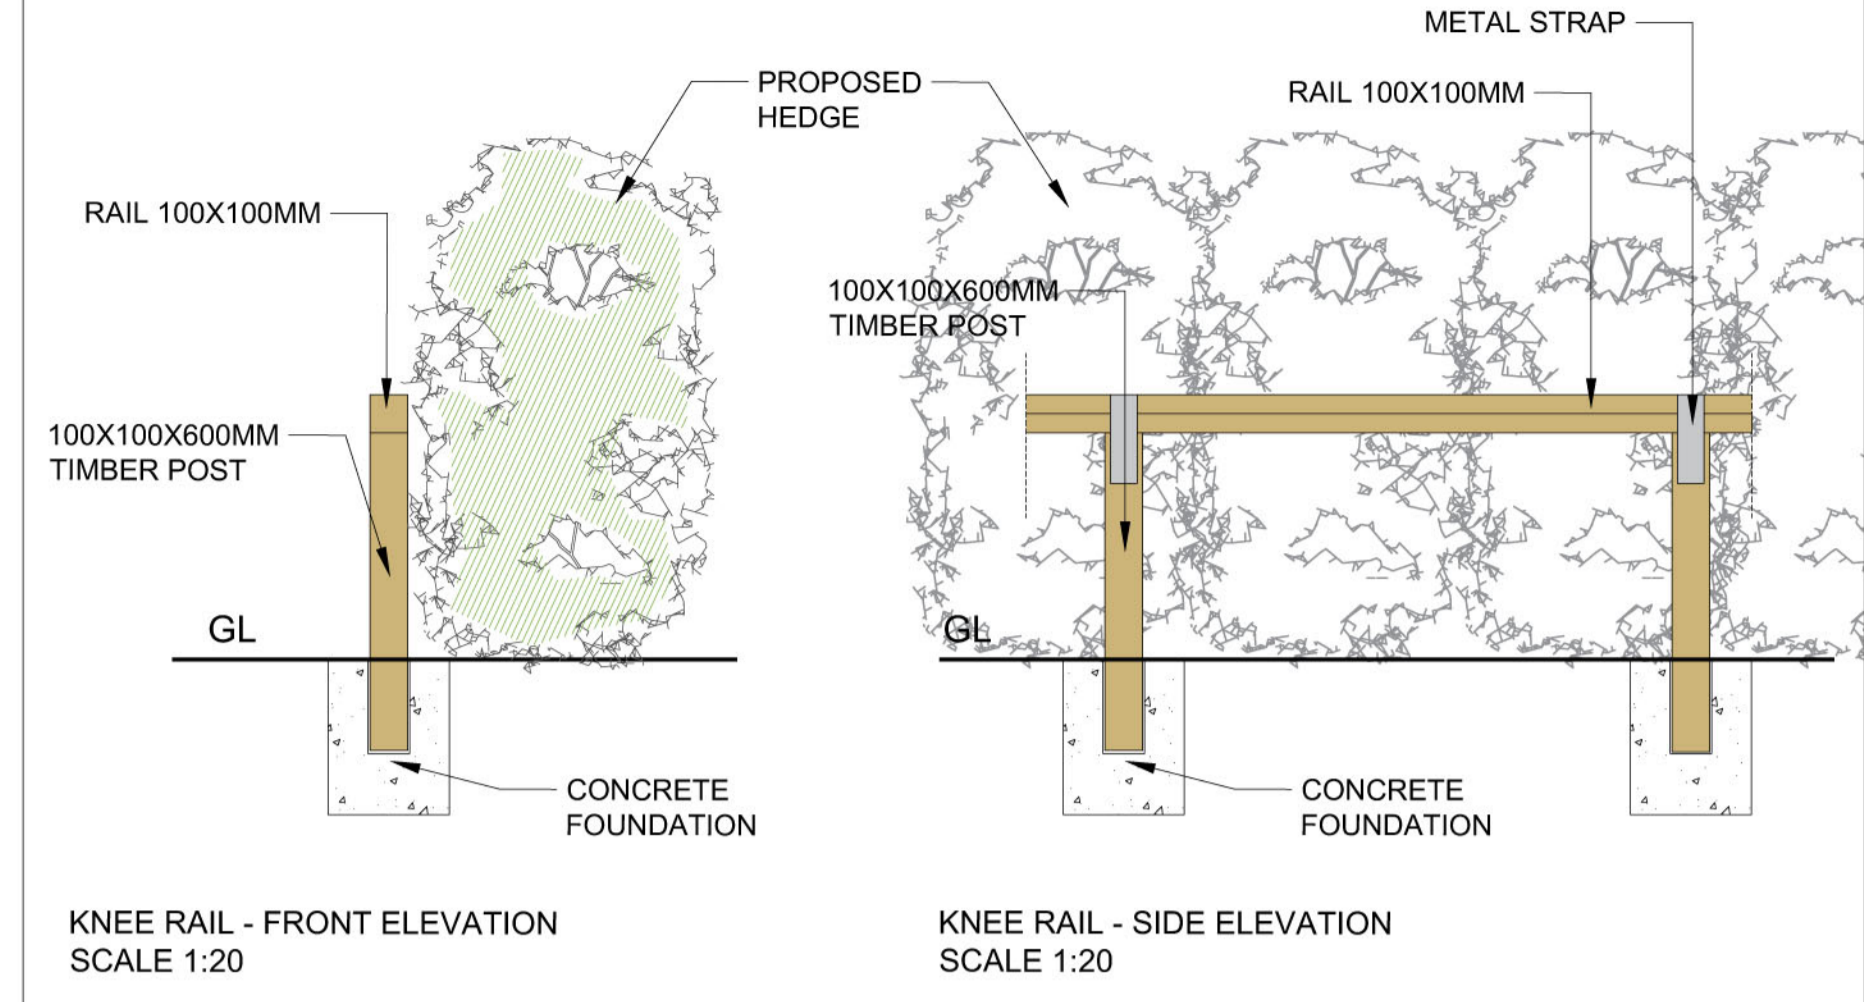

Keyplan - scale n/a

01 Section AA Scale 1:100

02 Section BB Scale 1:100

03 Section CC Scale 1:100

Rev	Date	Drawn	Checked	Description

Notes

Copyright © All Rights Reserved.
 THIS WORK IS COPYRIGHT AND CANNOT BE REPRODUCED OR COPIED IN ANY FORM WITHOUT THE WRITTEN PERMISSION OF THE DRAWING.
 DO NOT SCALE FROM THIS DRAWING. WORK ONLY FROM FIGURED DIMENSIONS.
 THIS DRAWING TO BE READ IN CONJUNCTION WITH RELEVANT CONSULTANT'S DRAWINGS.

Ordnance Survey Ireland Licence No CYAL60206434
 © Ordnance Survey Ireland/Government of Ireland

Project: Church Fields East		Project No. 6973	
Dwg: Landscape Sections Sheet 1 of 2		Drawing No. 6973_305	
Scales: 1:100 @A1		Date: May 2023	
Status: Planning		Dn: CS	
Mountpleasant Business Centre, Ranelagh, Dublin D06 X7P8 Tel: +353(0)1 2081900		Chd: TB	
mail@bradyshippmanmartin.com www.bradyshippmanmartin.com		Passed	