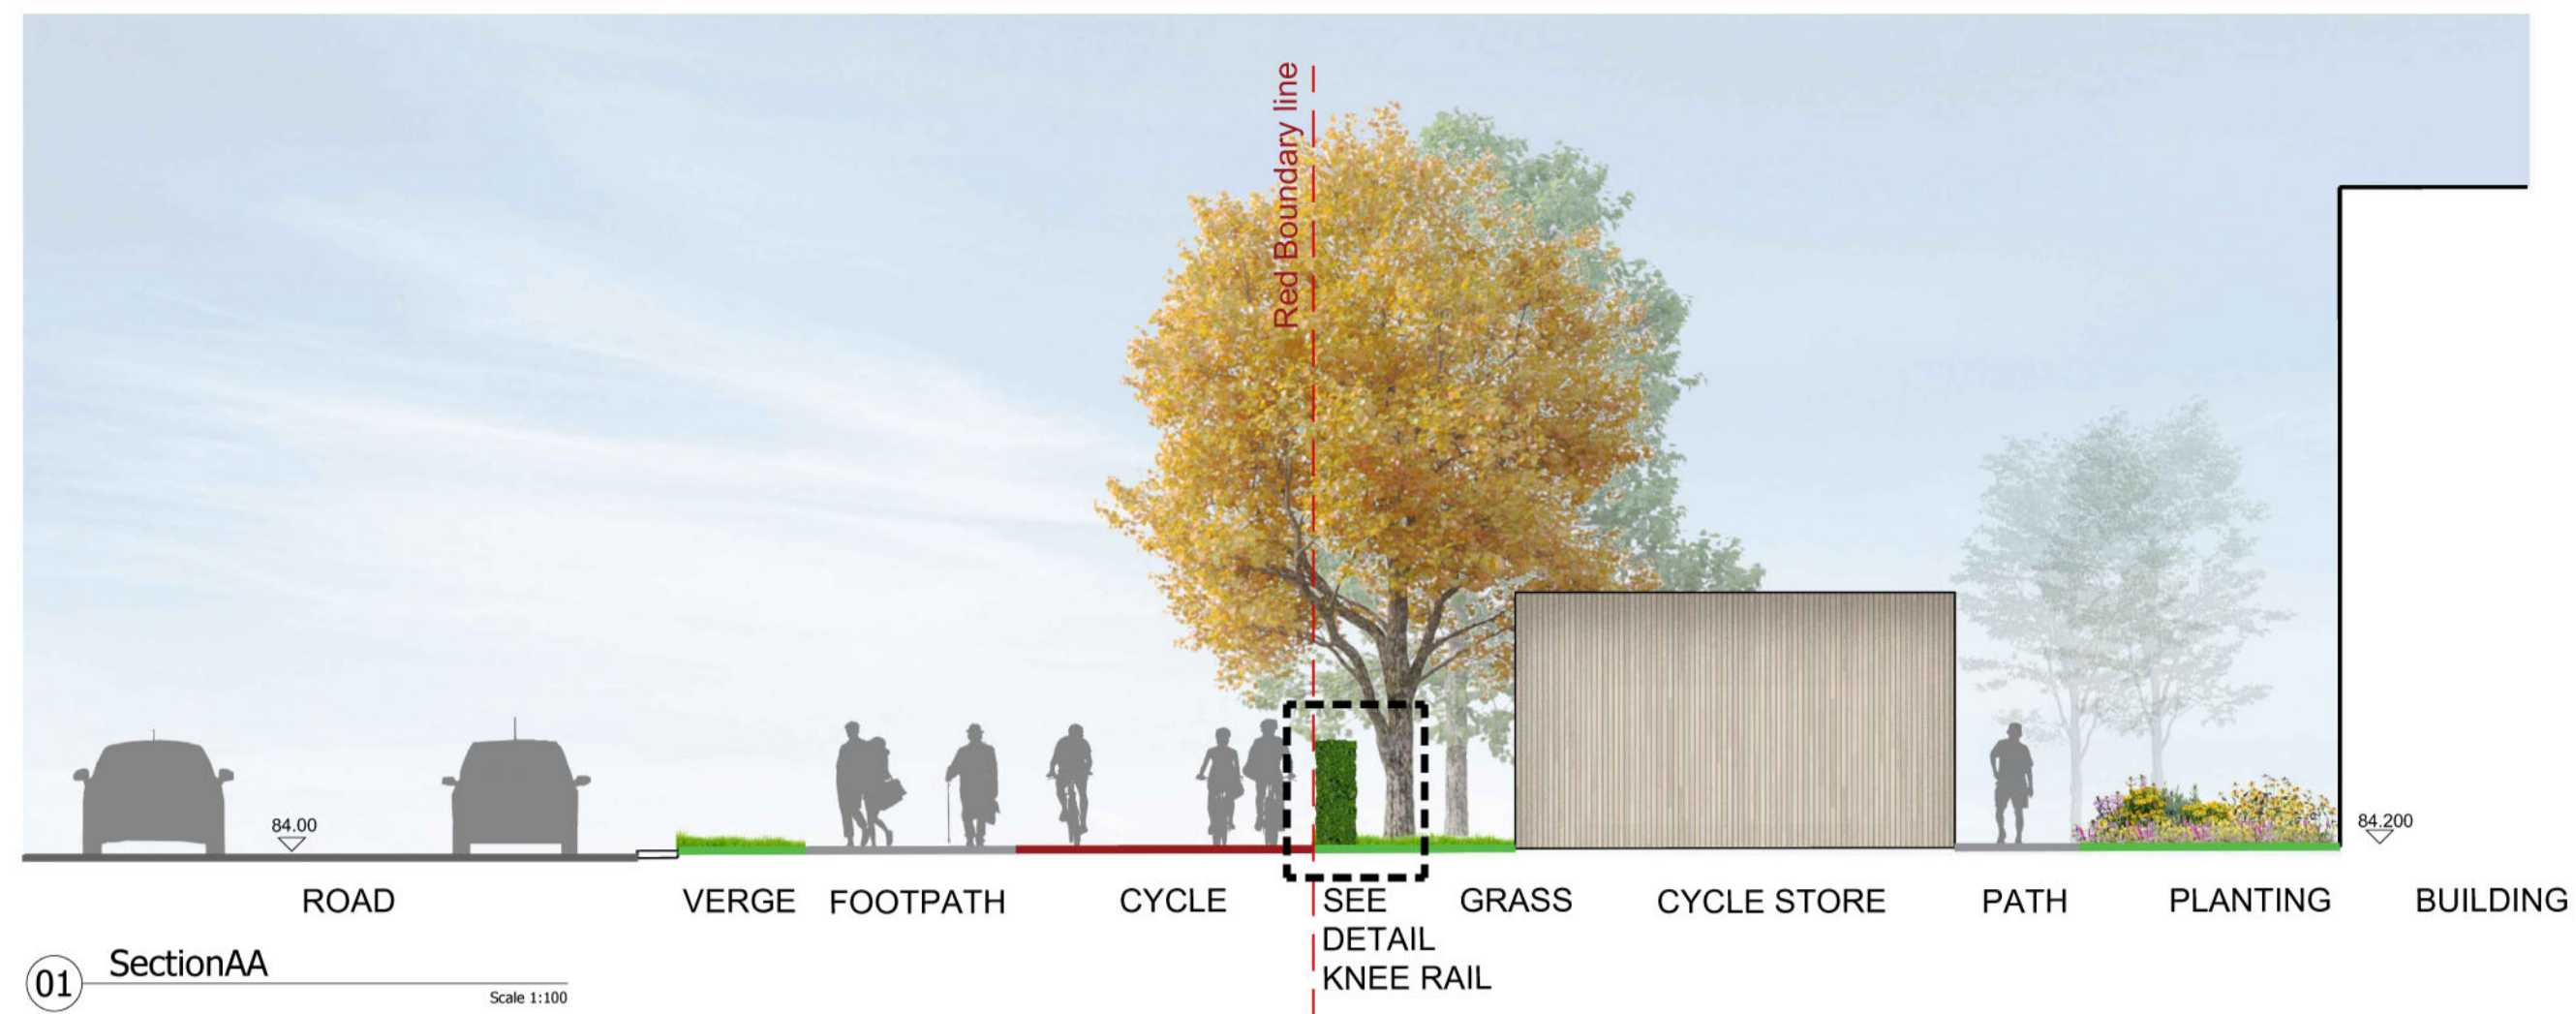

Keyplan - scale n/a

01 Section AA Scale 1:100

02 Section BB Scale 1:100

03 Section CC Scale 1:100

Rev	Date	Drawn	Checked	Description

Notes

Copyright © All Rights Reserved.
 THIS WORK IS COPYRIGHT AND CANNOT BE REPRODUCED OR COPIED IN ANY FORM WITHOUT THE WRITTEN PERMISSION OF THE DRAWING.
 DO NOT SCALE FROM THIS DRAWING. WORK ONLY FROM FIGURED DIMENSIONS.
 THIS DRAWING TO BE READ IN CONJUNCTION WITH RELEVANT CONSULTANT'S DRAWINGS.

Ordnance Survey Ireland Licence No CYAL60206434
 © Ordnance Survey Ireland/Government of Ireland

Project: Church Fields East		Project No. 6973	
Dwg: Landscape Sections Sheet 1 of 2		Drawing No. 6973_305	
Scales: 1:100 @A1		Date: May 2023	
Status: Planning		Dn: CS	
Mountpleasant Business Centre, Ranelagh, Dublin D06 X7P8 Tel: +353(0)1 2081900		Chd: TB	
mail@bradyshippmanmartin.com www.bradyshippmanmartin.com		Passed	

		Est. 1968	
		Project No. 6973	