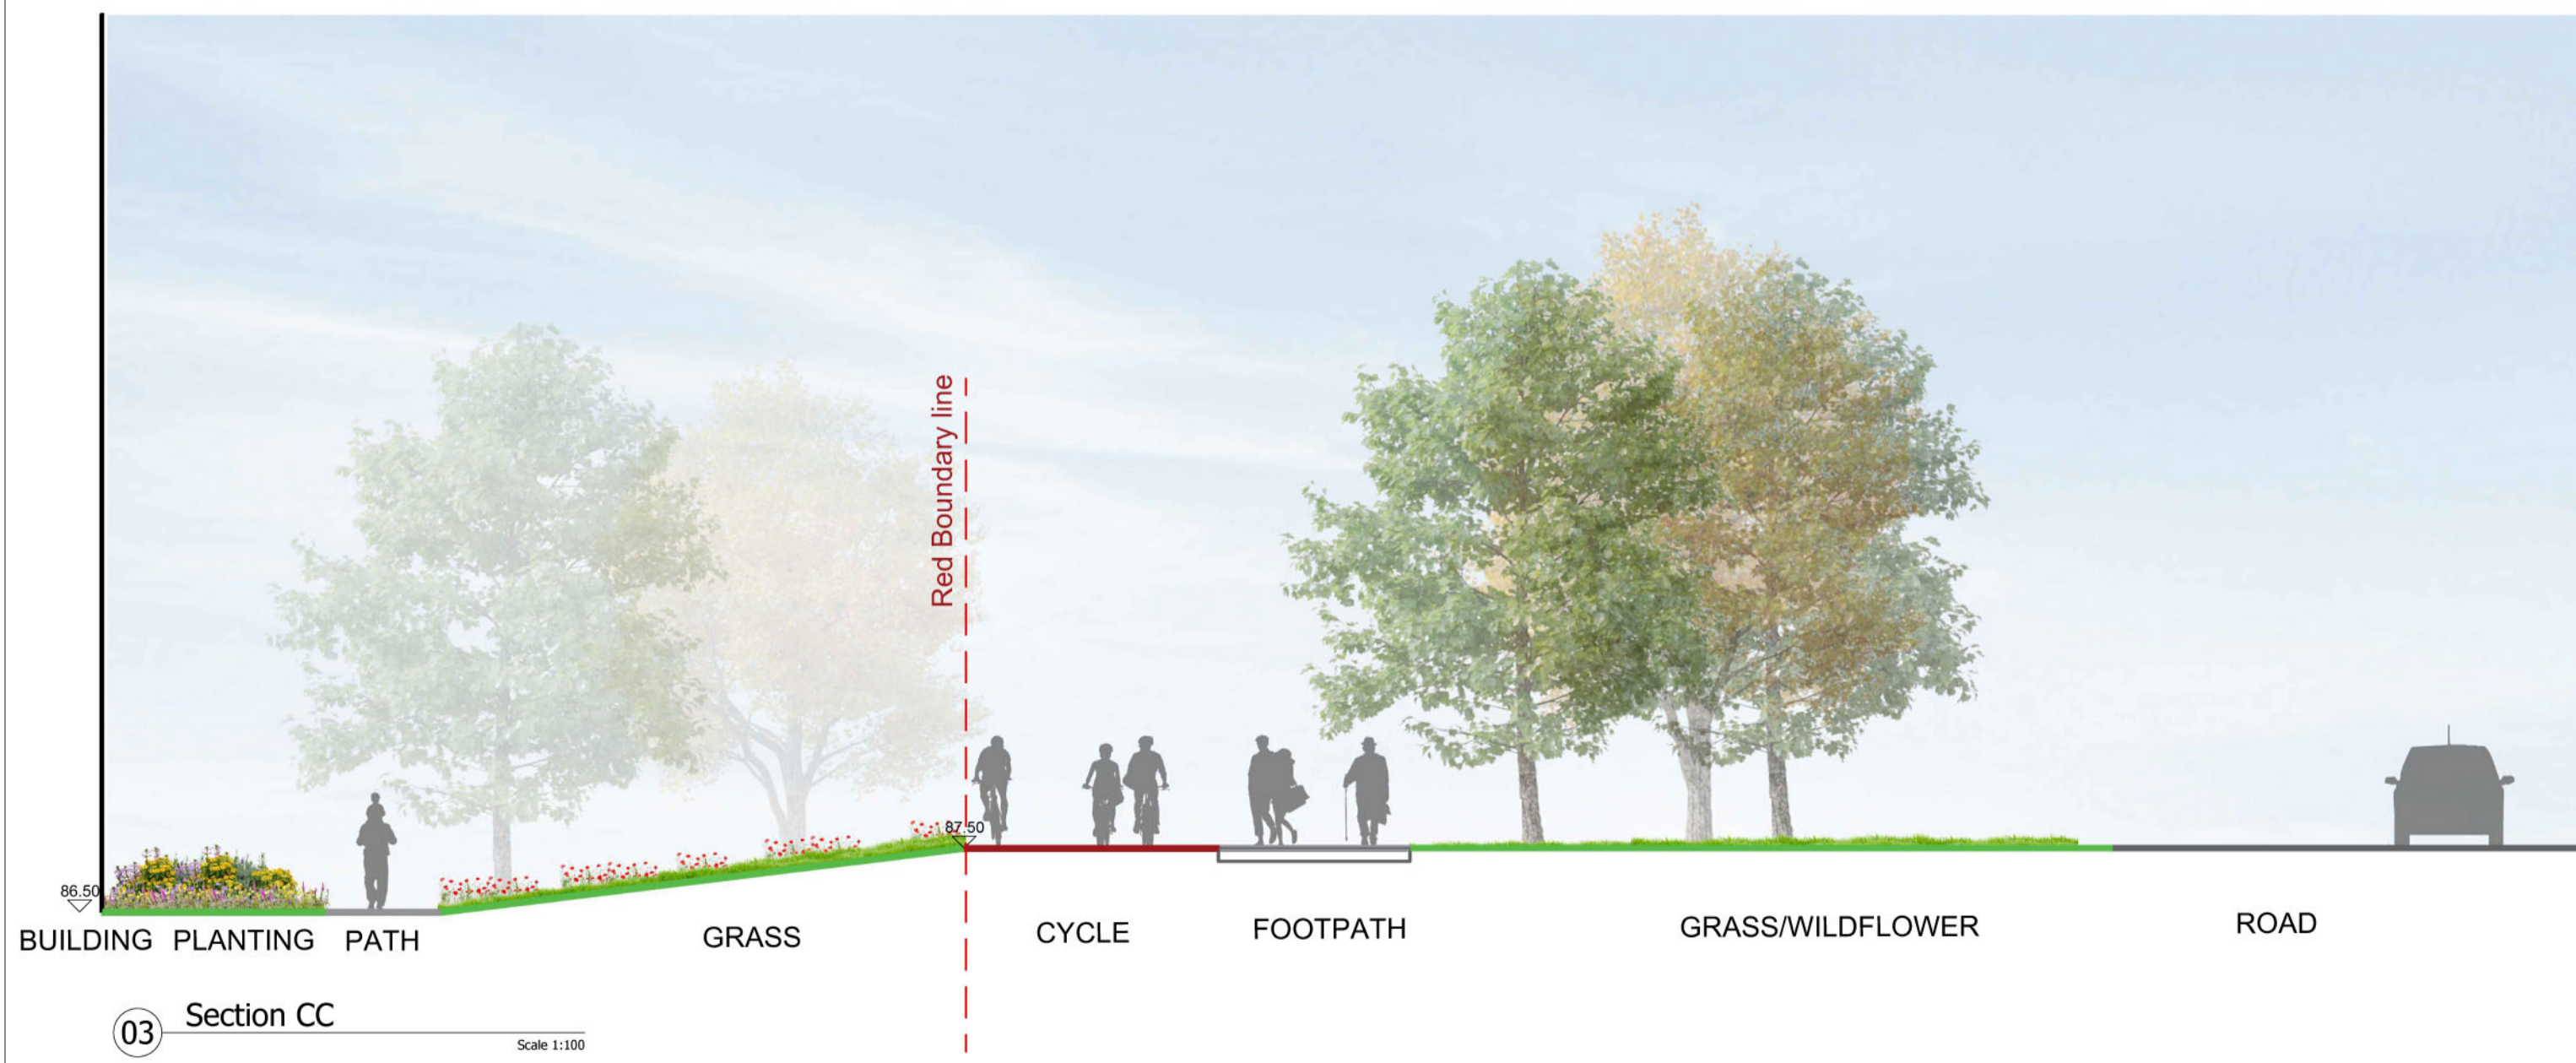

Keyplan - scale n/a

01 Section AA Scale 1:100

02 Section BB Scale 1:100

03 Section CC Scale 1:100

Rev	Date	Drawn	Checked	Description

Notes

Copyright © All Rights Reserved.
 THIS WORK IS COPYRIGHT AND CANNOT BE REPRODUCED OR COPIED IN ANY FORM WITHOUT THE WRITTEN PERMISSION OF THE DRAWING.
 DO NOT SCALE FROM THIS DRAWING. WORK ONLY FROM FIGURED DIMENSIONS.
 THIS DRAWING TO BE READ IN CONJUNCTION WITH RELEVANT CONSULTANT'S DRAWINGS.

Ordnance Survey Ireland Licence No CYAL60206434
 © Ordnance Survey Ireland/Government of Ireland

Project: Church Fields East		Project No. 6973	
Dwg: Landscape Sections Sheet 1 of 2		Drawing No. 6973_305	
Scales: 1:100 @A1		Date: May 2023	
Status: Planning		Dn: CS	
Mountpleasant Business Centre, Ranelagh, Dublin D06 X7P8 Tel: +353(0)1 2081900		Chd: TB	
mail@bradyshippmanmartin.com www.bradyshippmanmartin.com		Passed	

		Est. 1968	
		Project No. 6973	