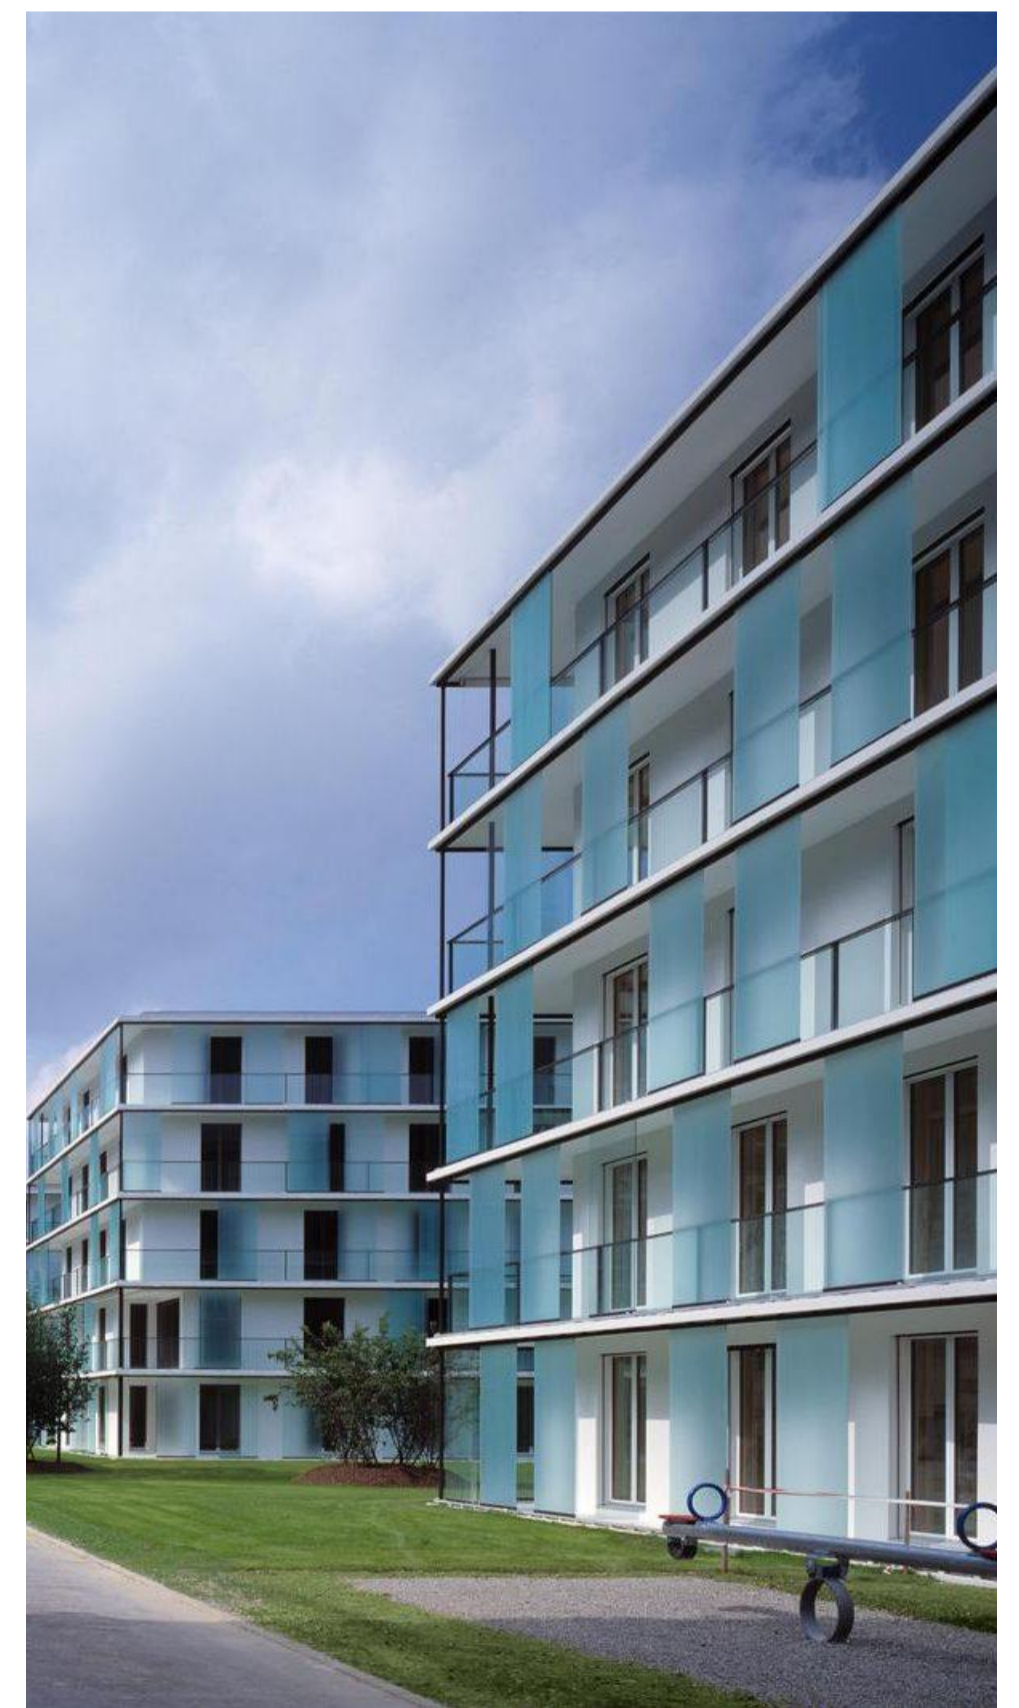

REFERENCE IMAGE

REVISION	NOTE	DATE
CLIENT:	FINGAL COUNTY COUNCIL	
PROJECT:	MAYESTON, POPPINTREE	
DRAWING:	PARTIALLY SCREENED BALCONY DETAIL	
DATE:	26/01/2023	
SCALE:	A1 @ 1:20, I:10, I:1.67	
JOB NO.:	21.17 MAY	
DRAWING NO.:	P404	

obrain:beary