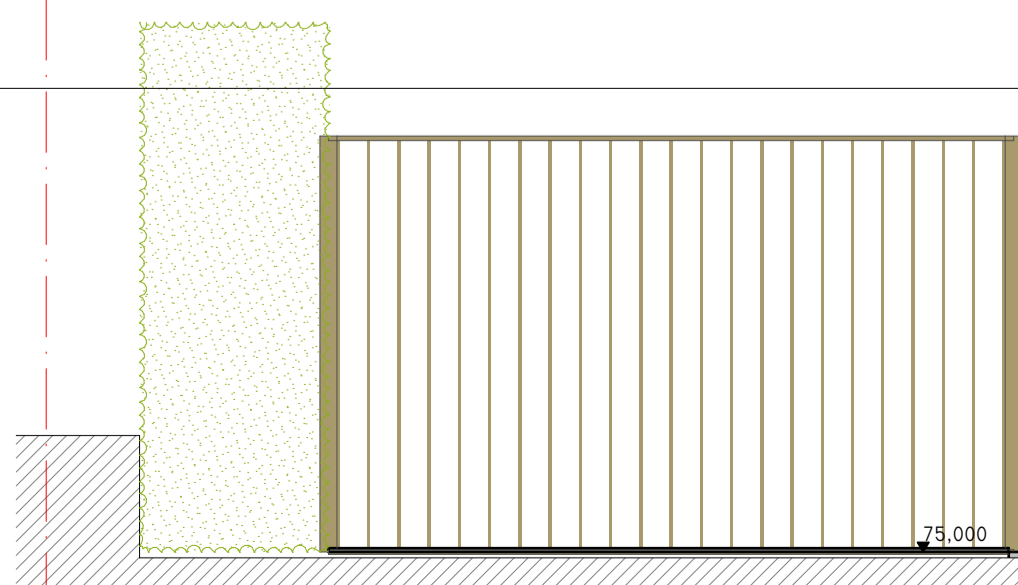

S-16 PARTIALLY SCREENED BALCONY SECTION
P4.04
1:20