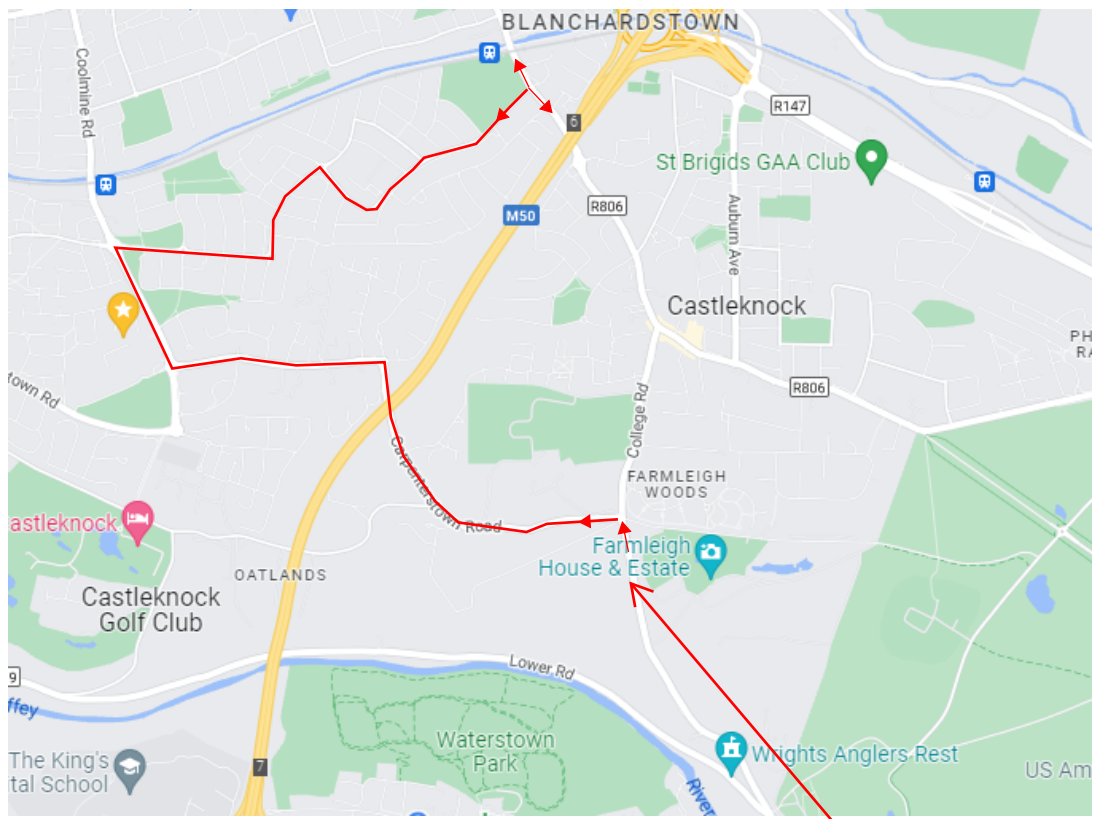

Proposed Diversion Route From 10.55 to 11.15am for Vehicles from Coming from Chapoliziod for travel to Castleknock /Blanchardstown

Route Through Strawberry Beds, Up Laraghcon Via Westmanstown through Carpenderstown and Laurel Lodge

Proposed Diversion from 11.15am till 12noon for access to Catleknock/ Blanchardstown

Route Through Carpenderstown / Laurel Lodge