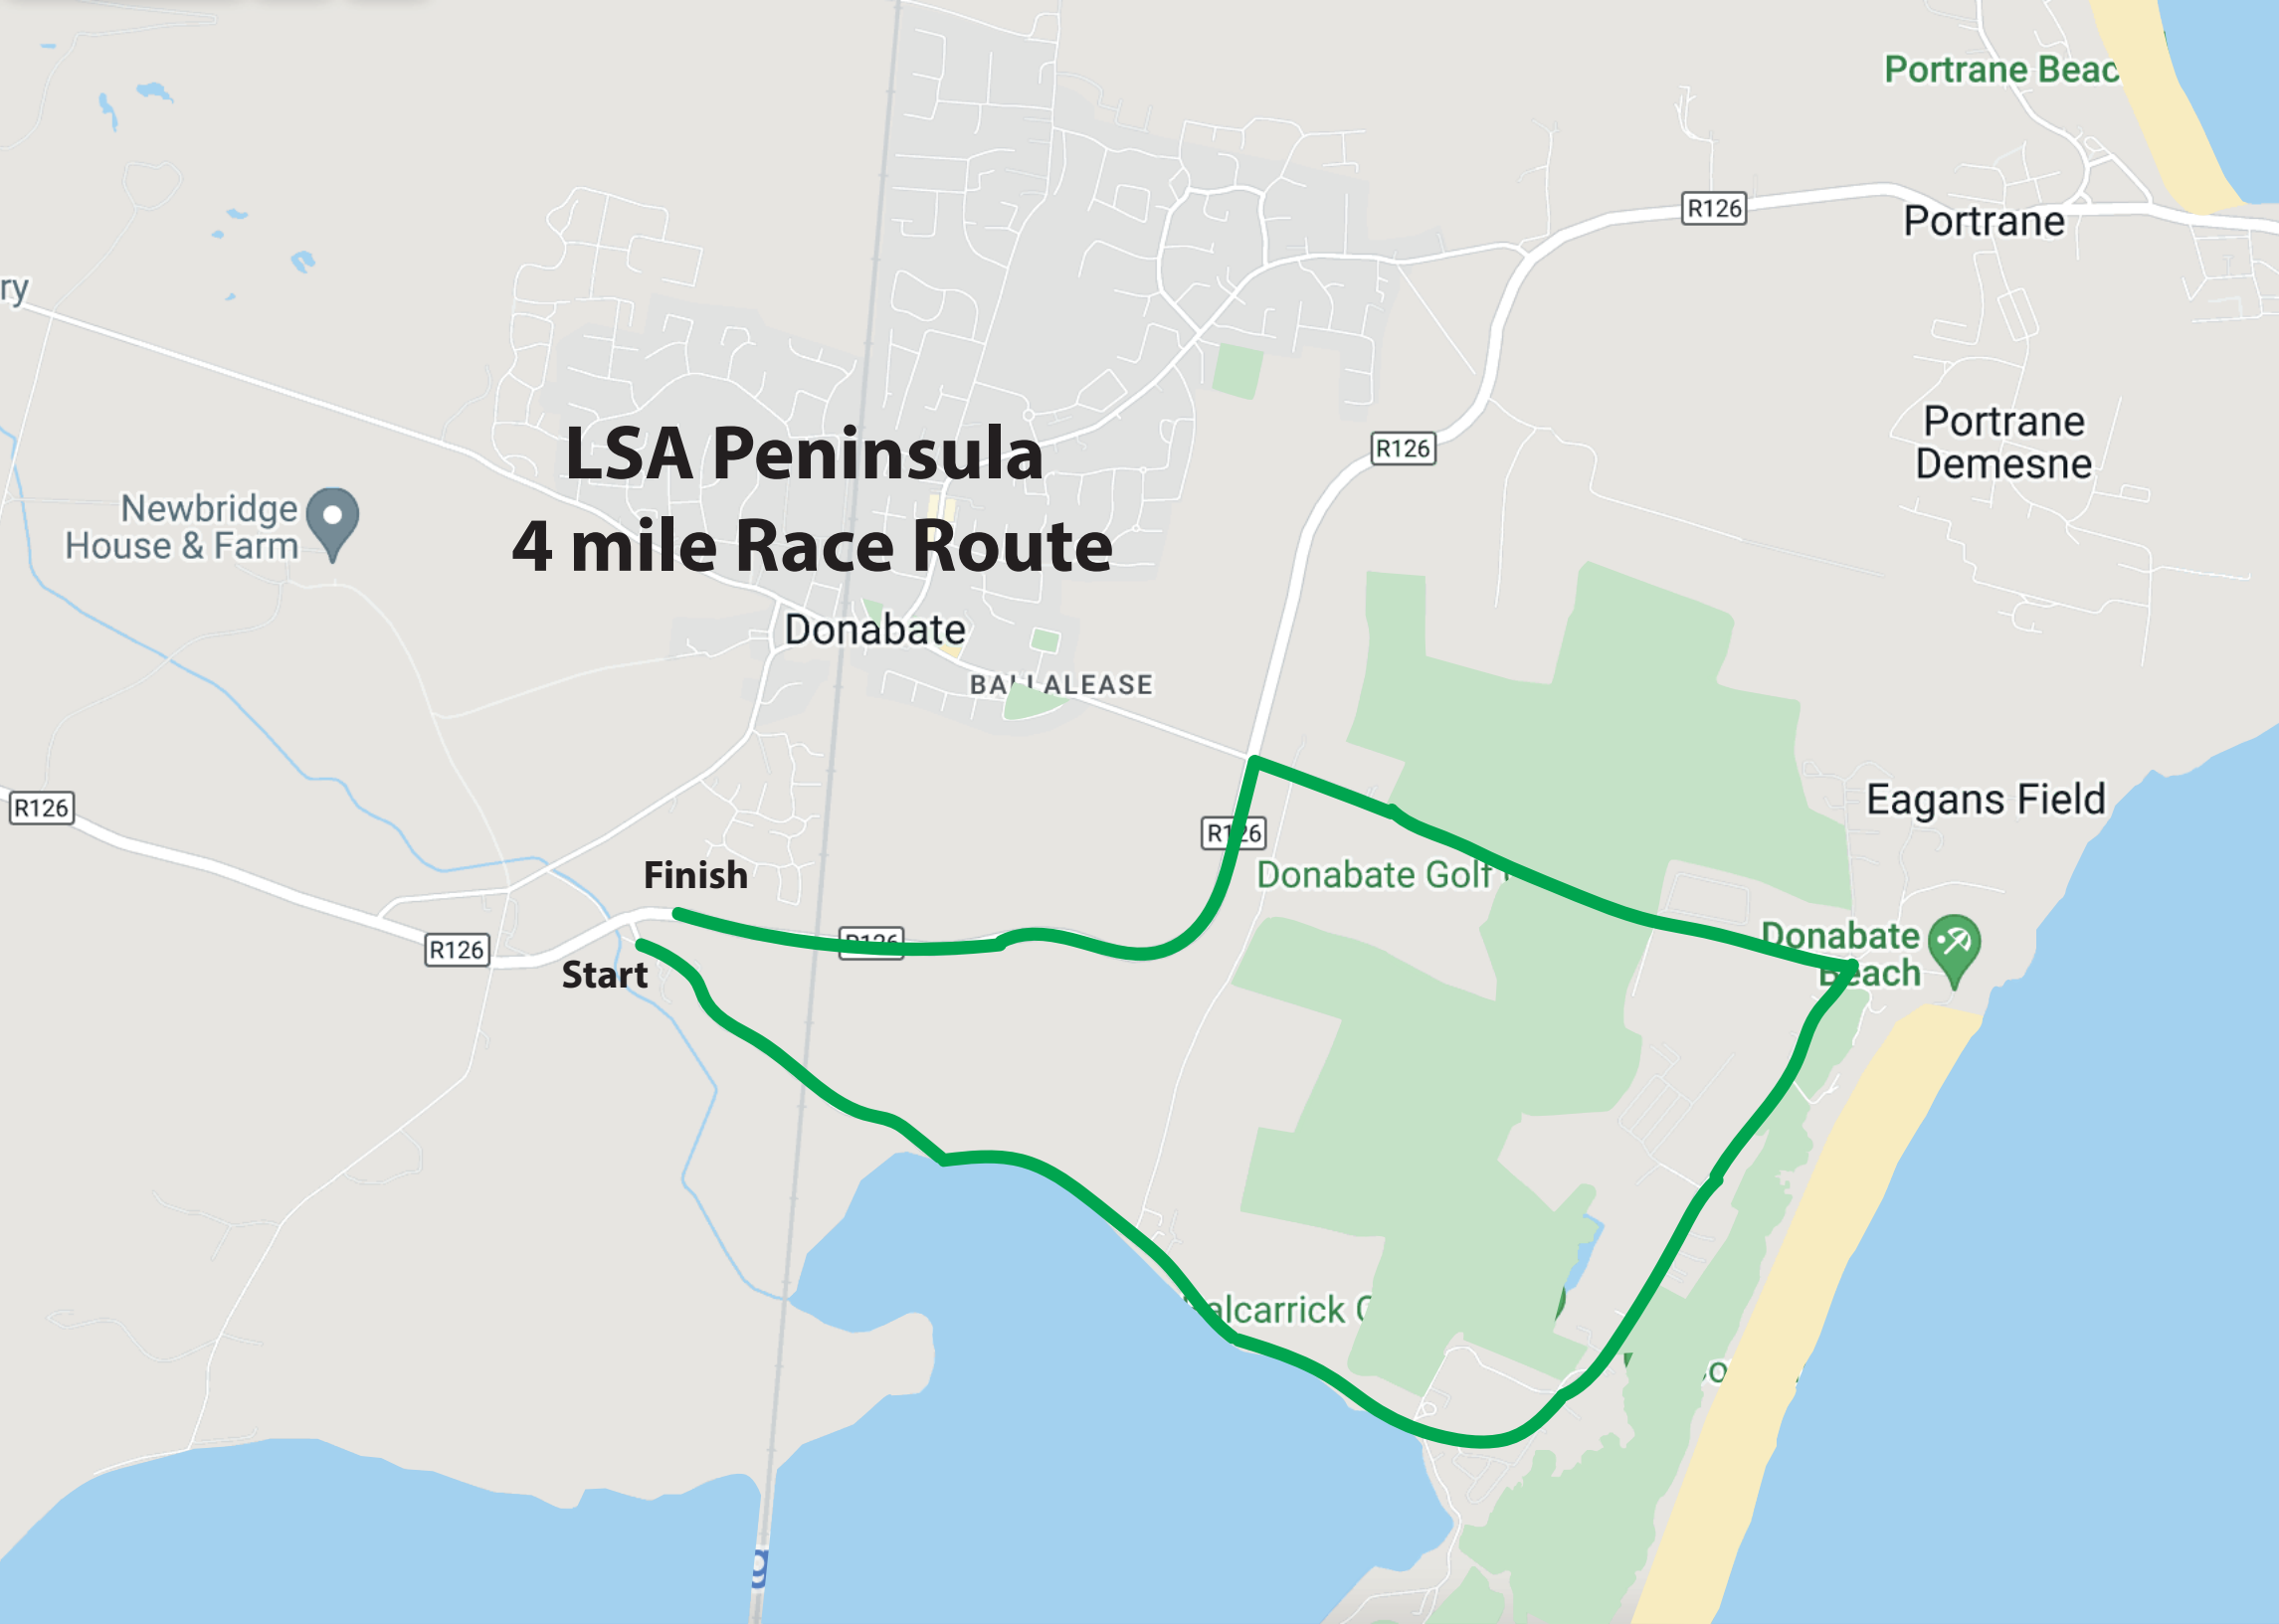

LSA Peninsula 4 mile Race Route

Newbridge House & Farm

Portrane Beach

Portrane

Portrane Demesne

Donabate

BALLALEASE

Eagans Field

Finish

Donabate Golf

Donabate Beach

Start

Calcarrick C