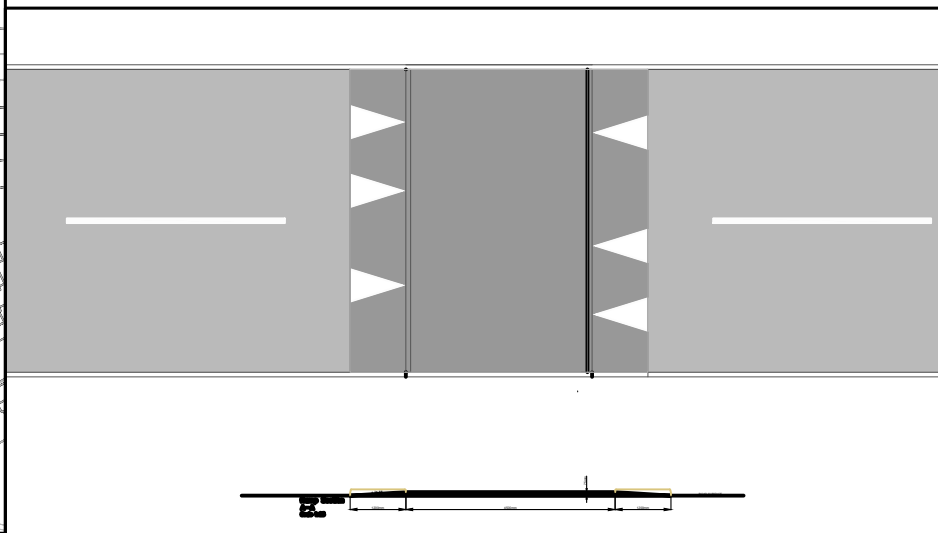

Site Layout
Not to Scale

Greenfield Road, Sutton, Co. Dublin.
Site Location Map
Not to Scale

Bus Friendly Ramp
Not to Scale

Road Signage
Not to Scale

© Ordnance Survey Ireland. All Rights Reserved.
© Licence number 2017/24/CCMAIFingalCountyCouncil