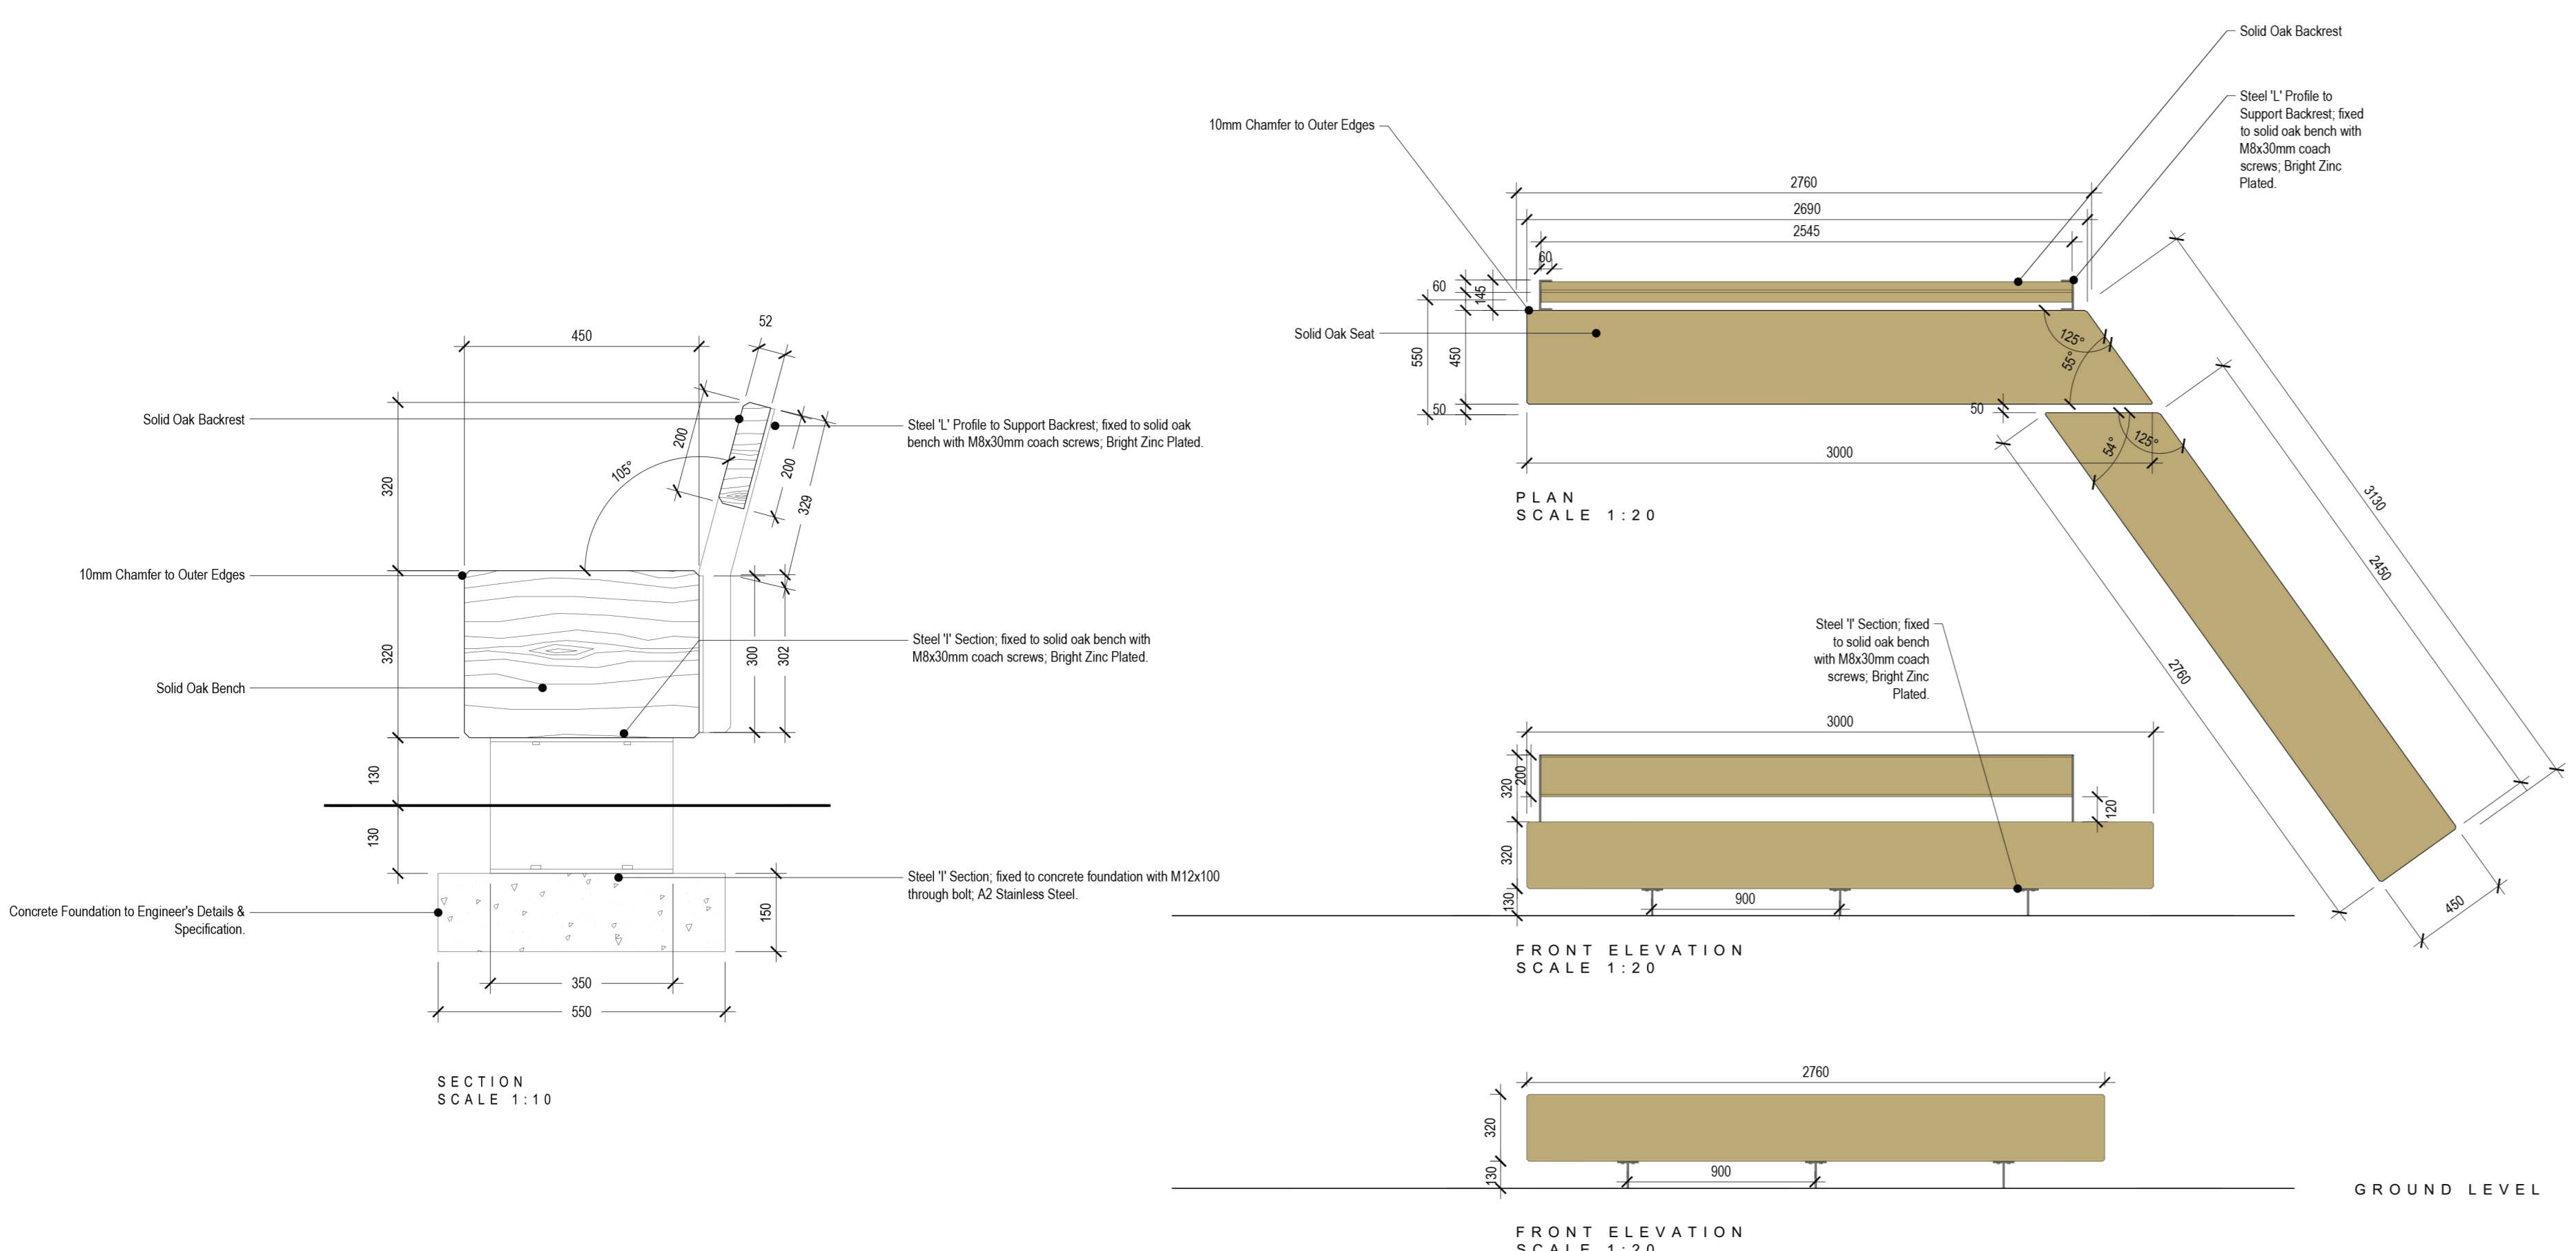

01 Totem Signage Detail
251 Scale 1:25

02 Removable Socket Bollard Detail
251 Scale 1:25

03 Sheffield Bicycle Stand Detail
251 Scale 1:25

02 - Removable Socket Bollard

04 Bench Seating Detail
251 Scale 1:25

03 - Sheffield Bicycle Stand

05 Bespoke Hardwood Timber Bench Detail
251 As Shown

06 Basketball Hoop Pole Detail
251 Scale 1:25

04 - Bench Seating

05 - Hardwood Bench Seating