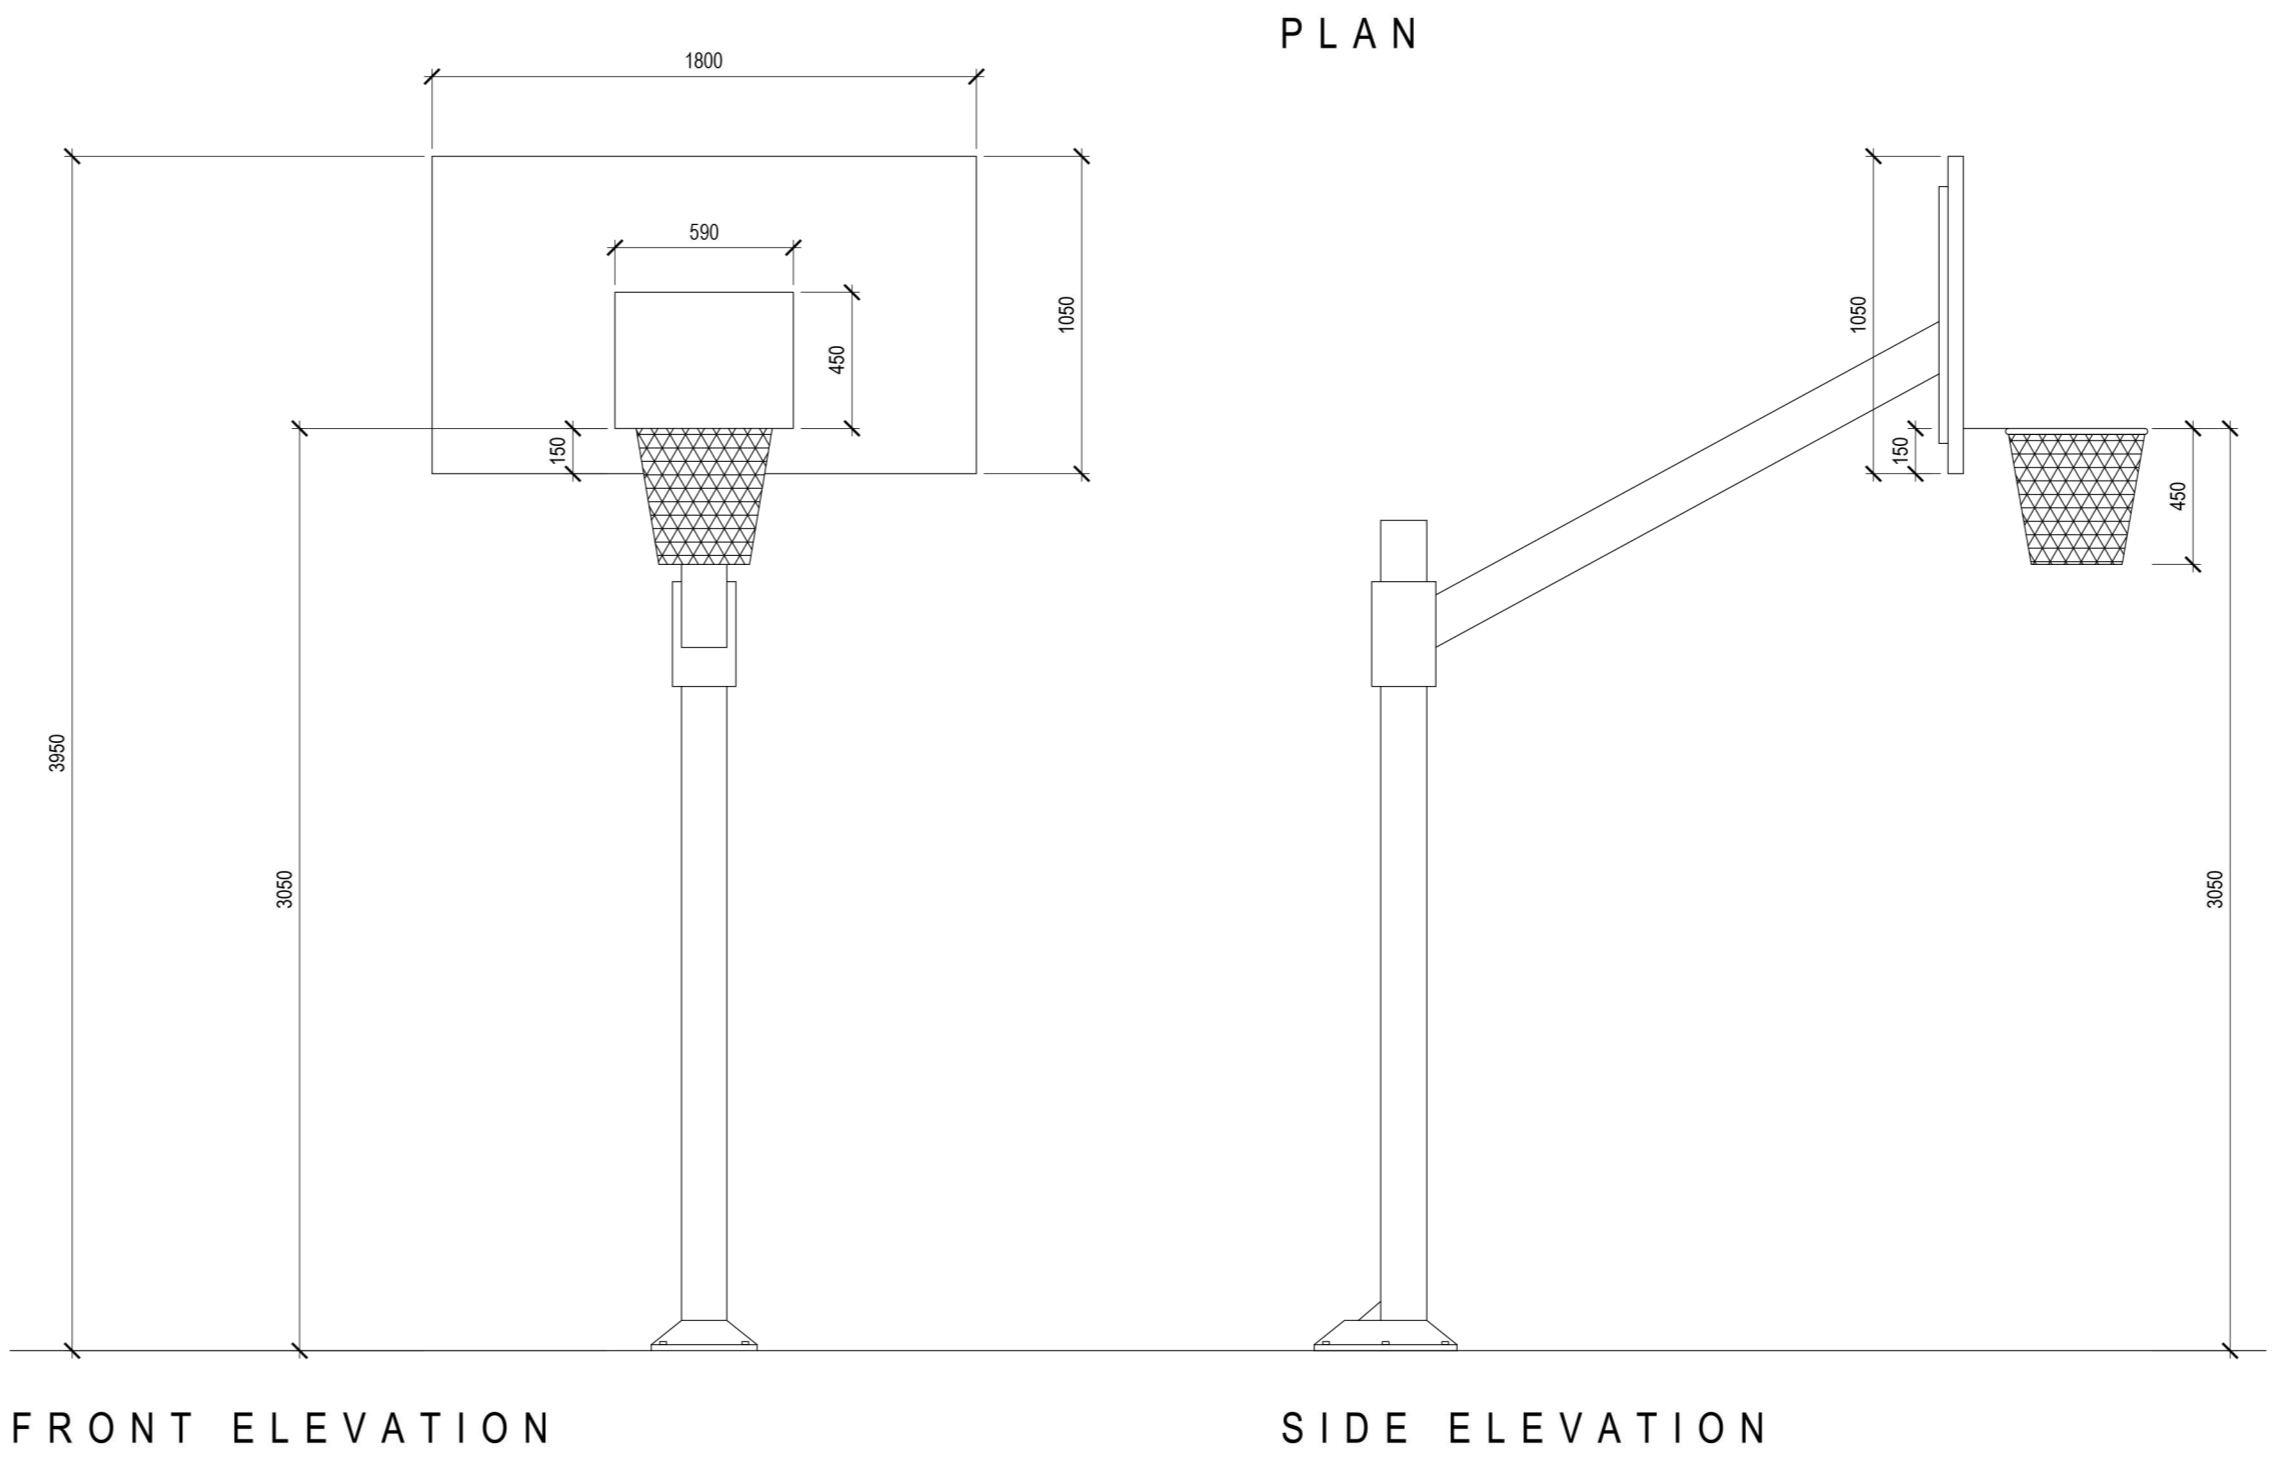

01 Totem Signage Detail
251 Scale 1:25

02 Removable Socket Bollard Detail
251 Scale 1:25

03 Sheffield Bicycle Stand Detail
251 Scale 1:25

02 - Removable Socket Bollard

04 Bench Seating Detail
251 Scale 1:25

03 - Sheffield Bicycle Stand

05 Bespoke Hardwood Timber Bench Detail
251 As Shown

06 Basketball Hoop Pole Detail
251 Scale 1:25

04 - Bench Seating

05 - Hardwood Bench Seating