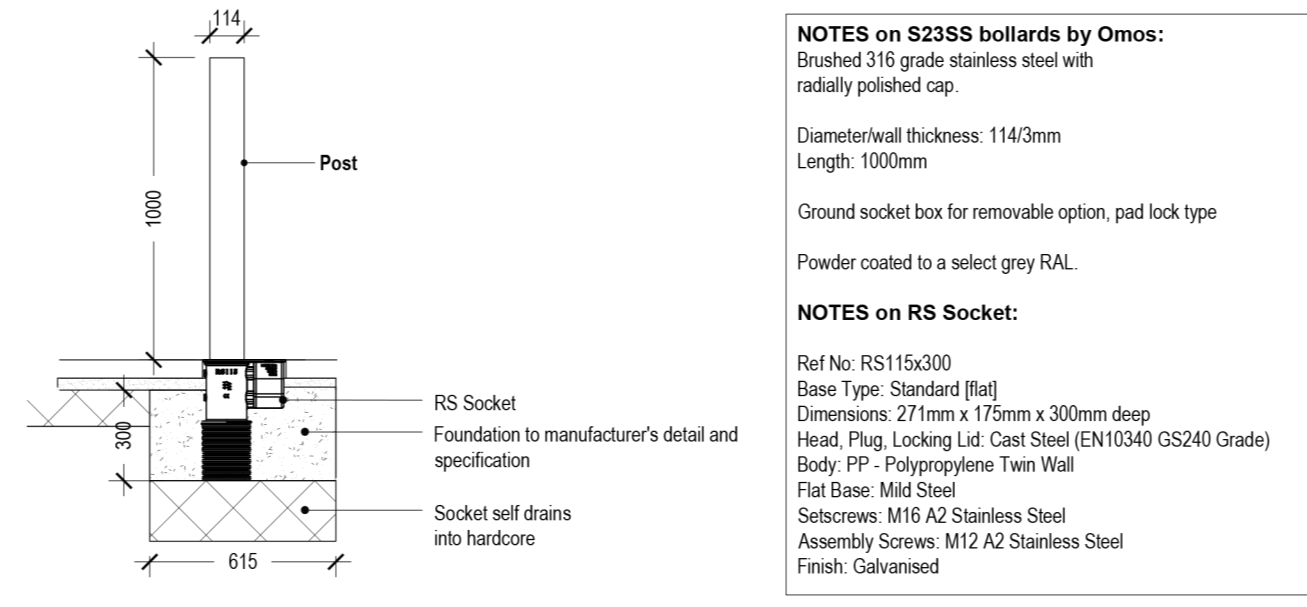

01 Totem Signage Detail
251 Scale 1:25

02 Removable Socket Bollard Detail
251 Scale 1:25

03 Sheffield Bicycle Stand Detail
251 Scale 1:25

02 - Removable Socket Bollard

04 Bench Seating Detail
251 Scale 1:25