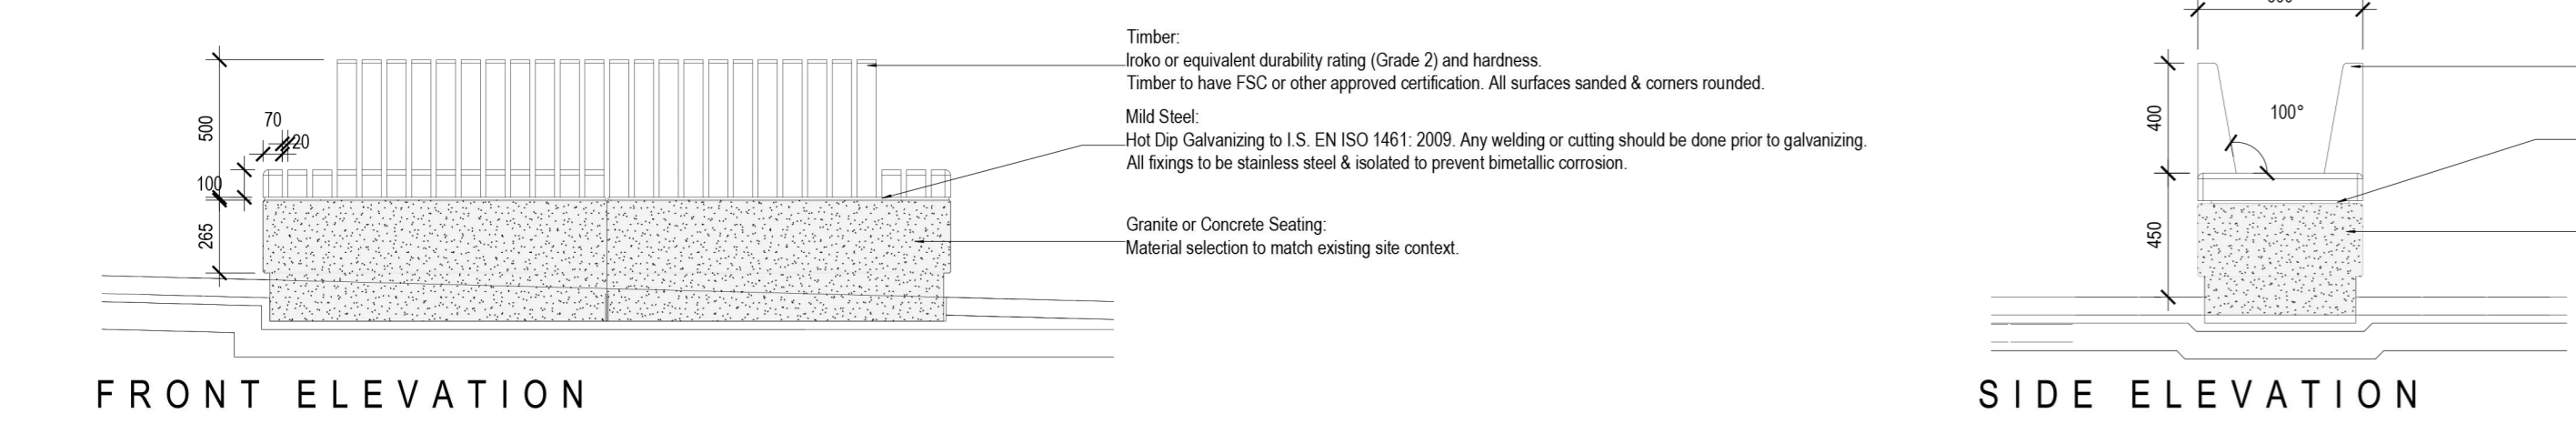

01 Totem Signage Detail
251 Scale 1:25

02 Removable Socket Bollard Detail
251 Scale 1:25

03 Sheffield Bicycle Stand Detail
251 Scale 1:25

02 - Removable Socket Bollard

04 Bench Seating Detail
251 Scale 1:25

03 - Sheffield Bicycle Stand

05 Bespoke Hardwood Timber Bench Detail
251 As Shown

06 Basketball Hoop Pole Detail
251 Scale 1:25

04 - Bench Seating

05 - Hardwood Bench Seating