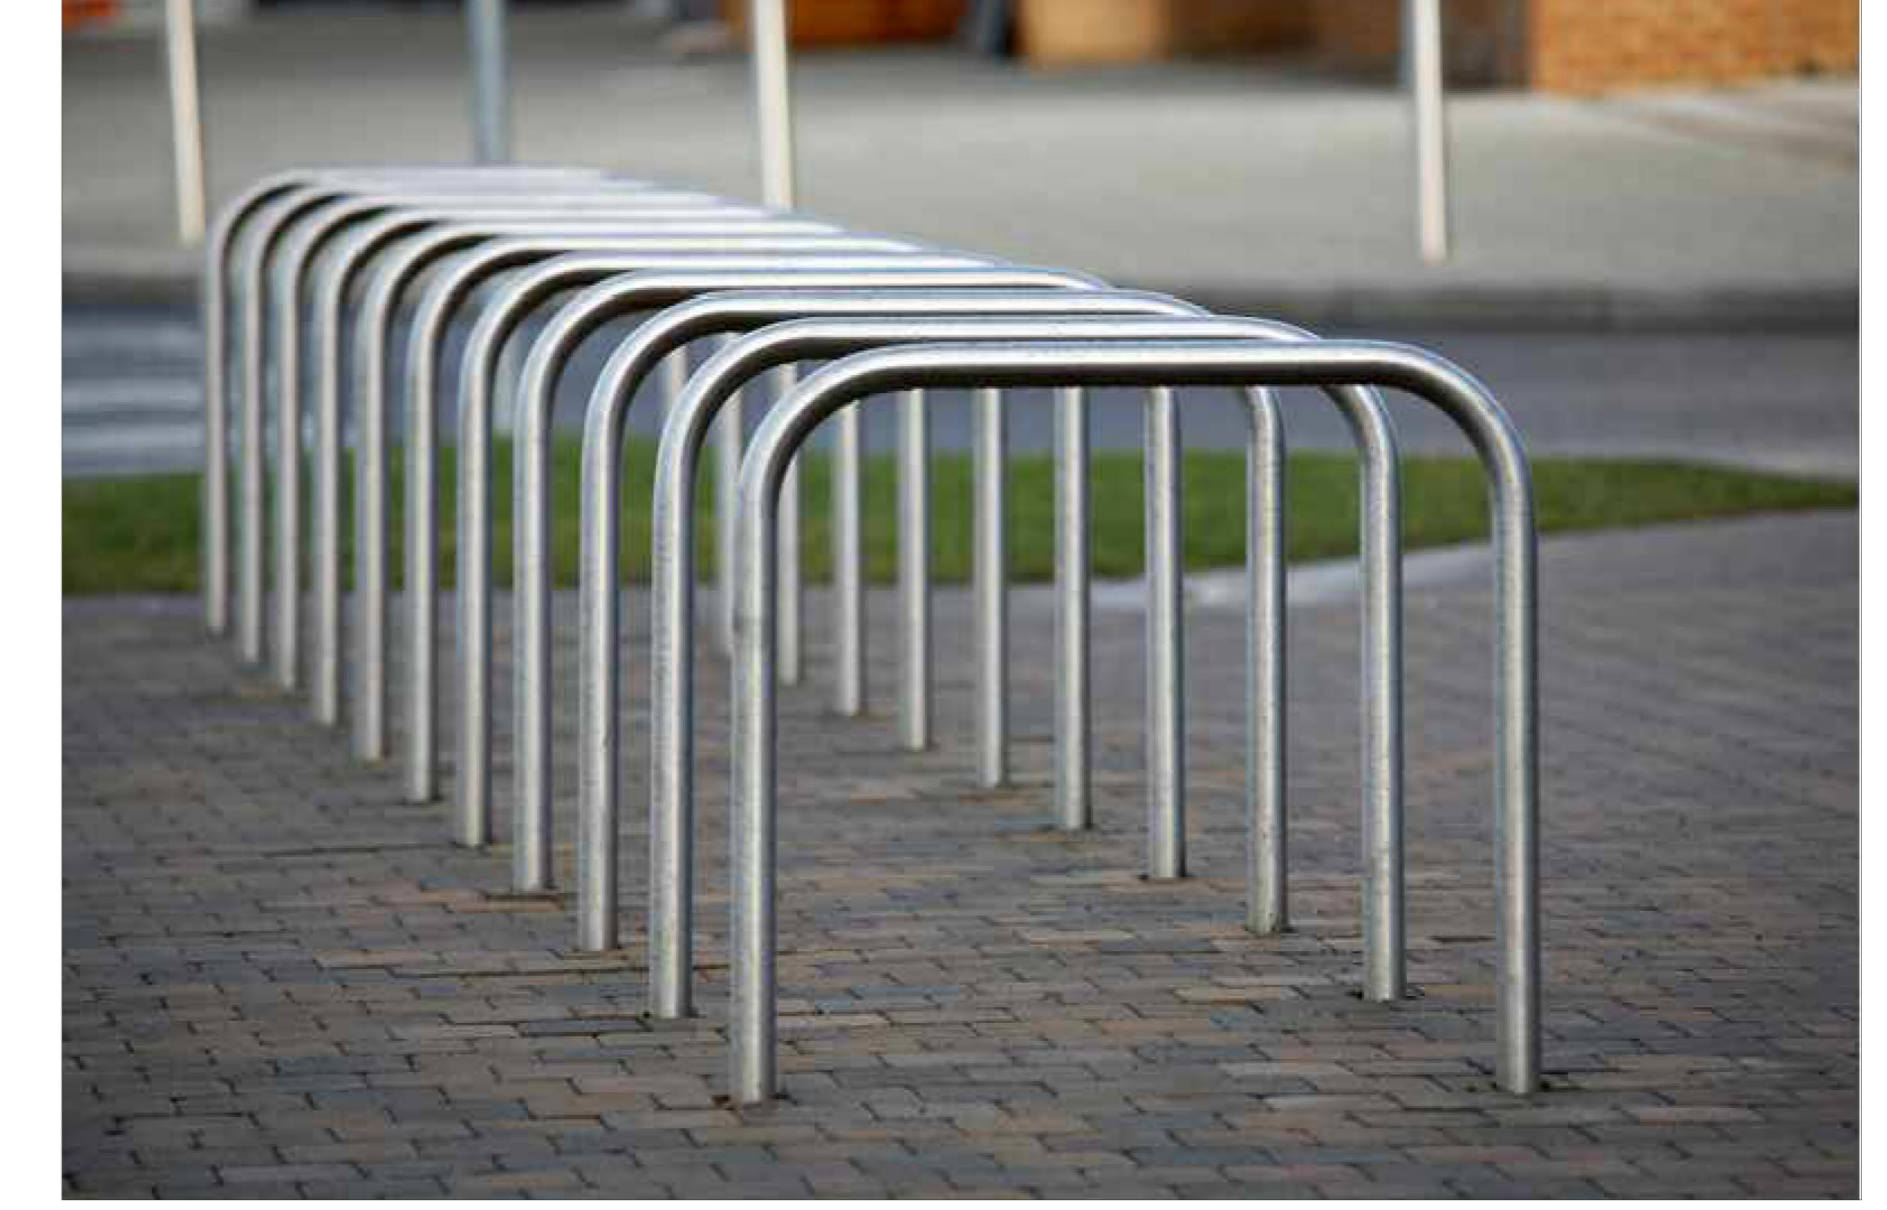

01 Totem Signage Detail
251 Scale 1:25

02 Removable Socket Bollard Detail
251 Scale 1:25

03 Sheffield Bicycle Stand Detail
251 Scale 1:25

02 - Removable Socket Bollard

04 Bench Seating Detail
251 Scale 1:25

03 - Sheffield Bicycle Stand

05 Bespoke Hardwood Timber Bench Detail
251 As Shown

06 Basketball Hoop Pole Detail
251 Scale 1:25

04 - Bench Seating

05 - Hardwood Bench Seating