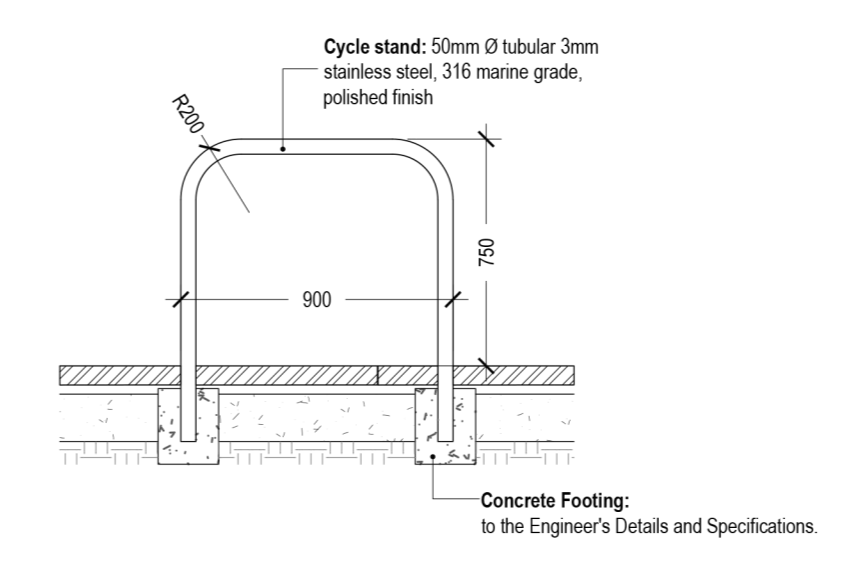

01 Totem Signage Detail
251 Scale 1:25

02 Removable Socket Bollard Detail
251 Scale 1:25

03 Sheffield Bicycle Stand Detail
251 Scale 1:25

02 - Removable Socket Bollard

04 Bench Seating Detail
251 Scale 1:25

03 - Sheffield Bicycle Stand

05 Bespoke Hardwood Timber Bench Detail
251 As Shown

06 Basketball Hoop Pole Detail
251 Scale 1:25

04 - Bench Seating

05 - Hardwood Bench Seating