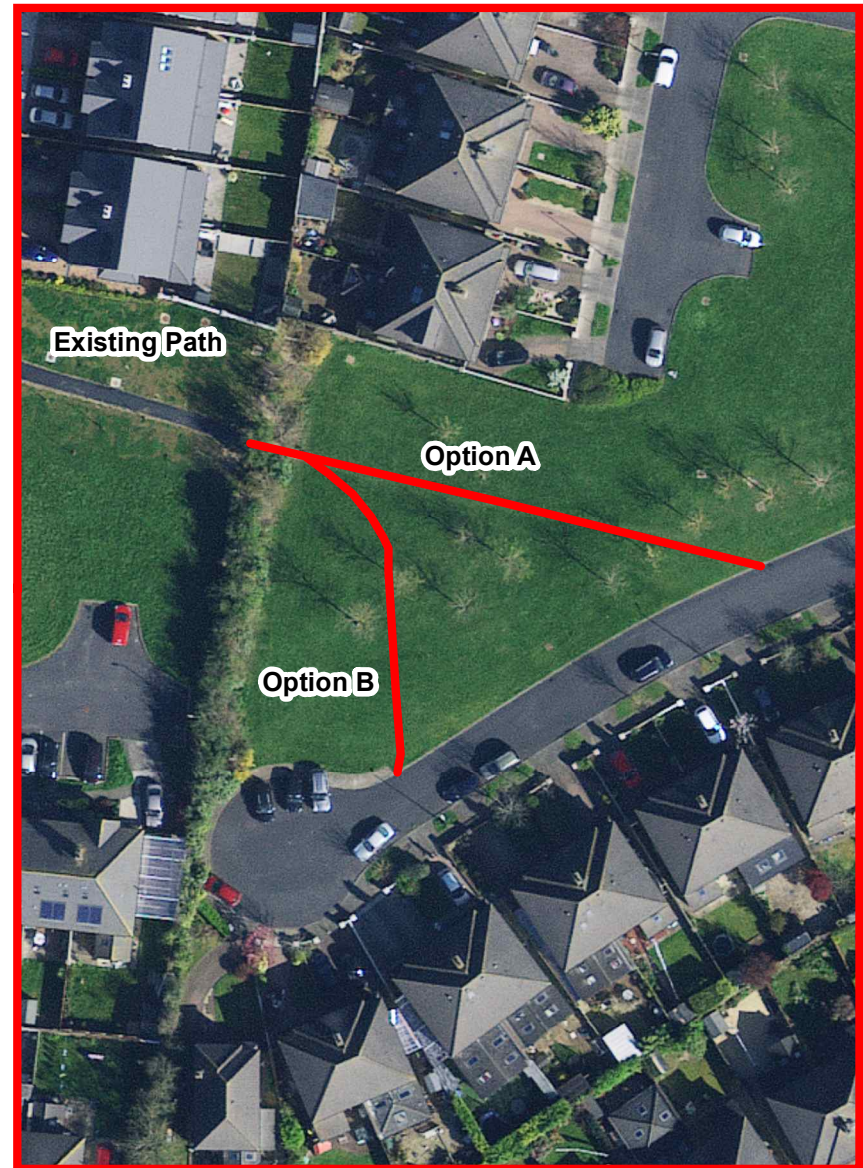

Site Location

## Proposed Footpath in Beverton Green, Donabate

— PathOptions

Dec 2018

Site Layout